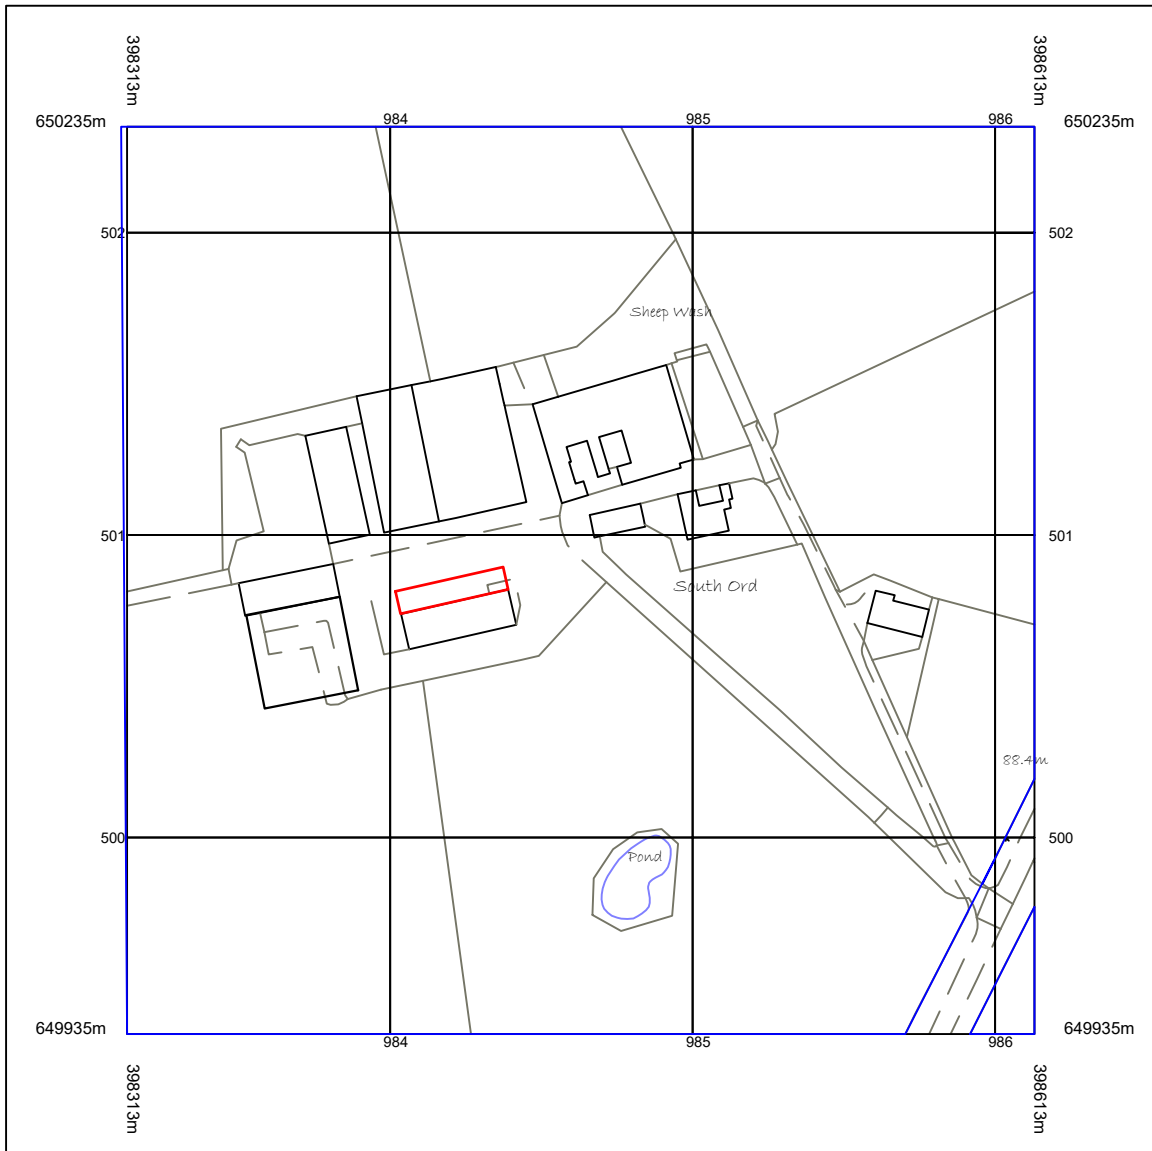

# Stanfords VectorMap

SCALE 1:2500

CLIENT: MR A CARSE

● Crown copyright and database rights 2020 OS 100035409

Reproduction in whole or in part is prohibited  
without the permission of Ordnance Survey.

PROJECT :  
PRIOR NOTICE FOR ONE NEW  
AGRICULTURAL STORAGE BUILDING FOR  
GENERAL AGRICULTURAL STORAGE USE  
LOCATION:  
SOUTH ORD FARM, BERWICK UPON TWEED,  
NORTHUMERLAND TD15 2NG