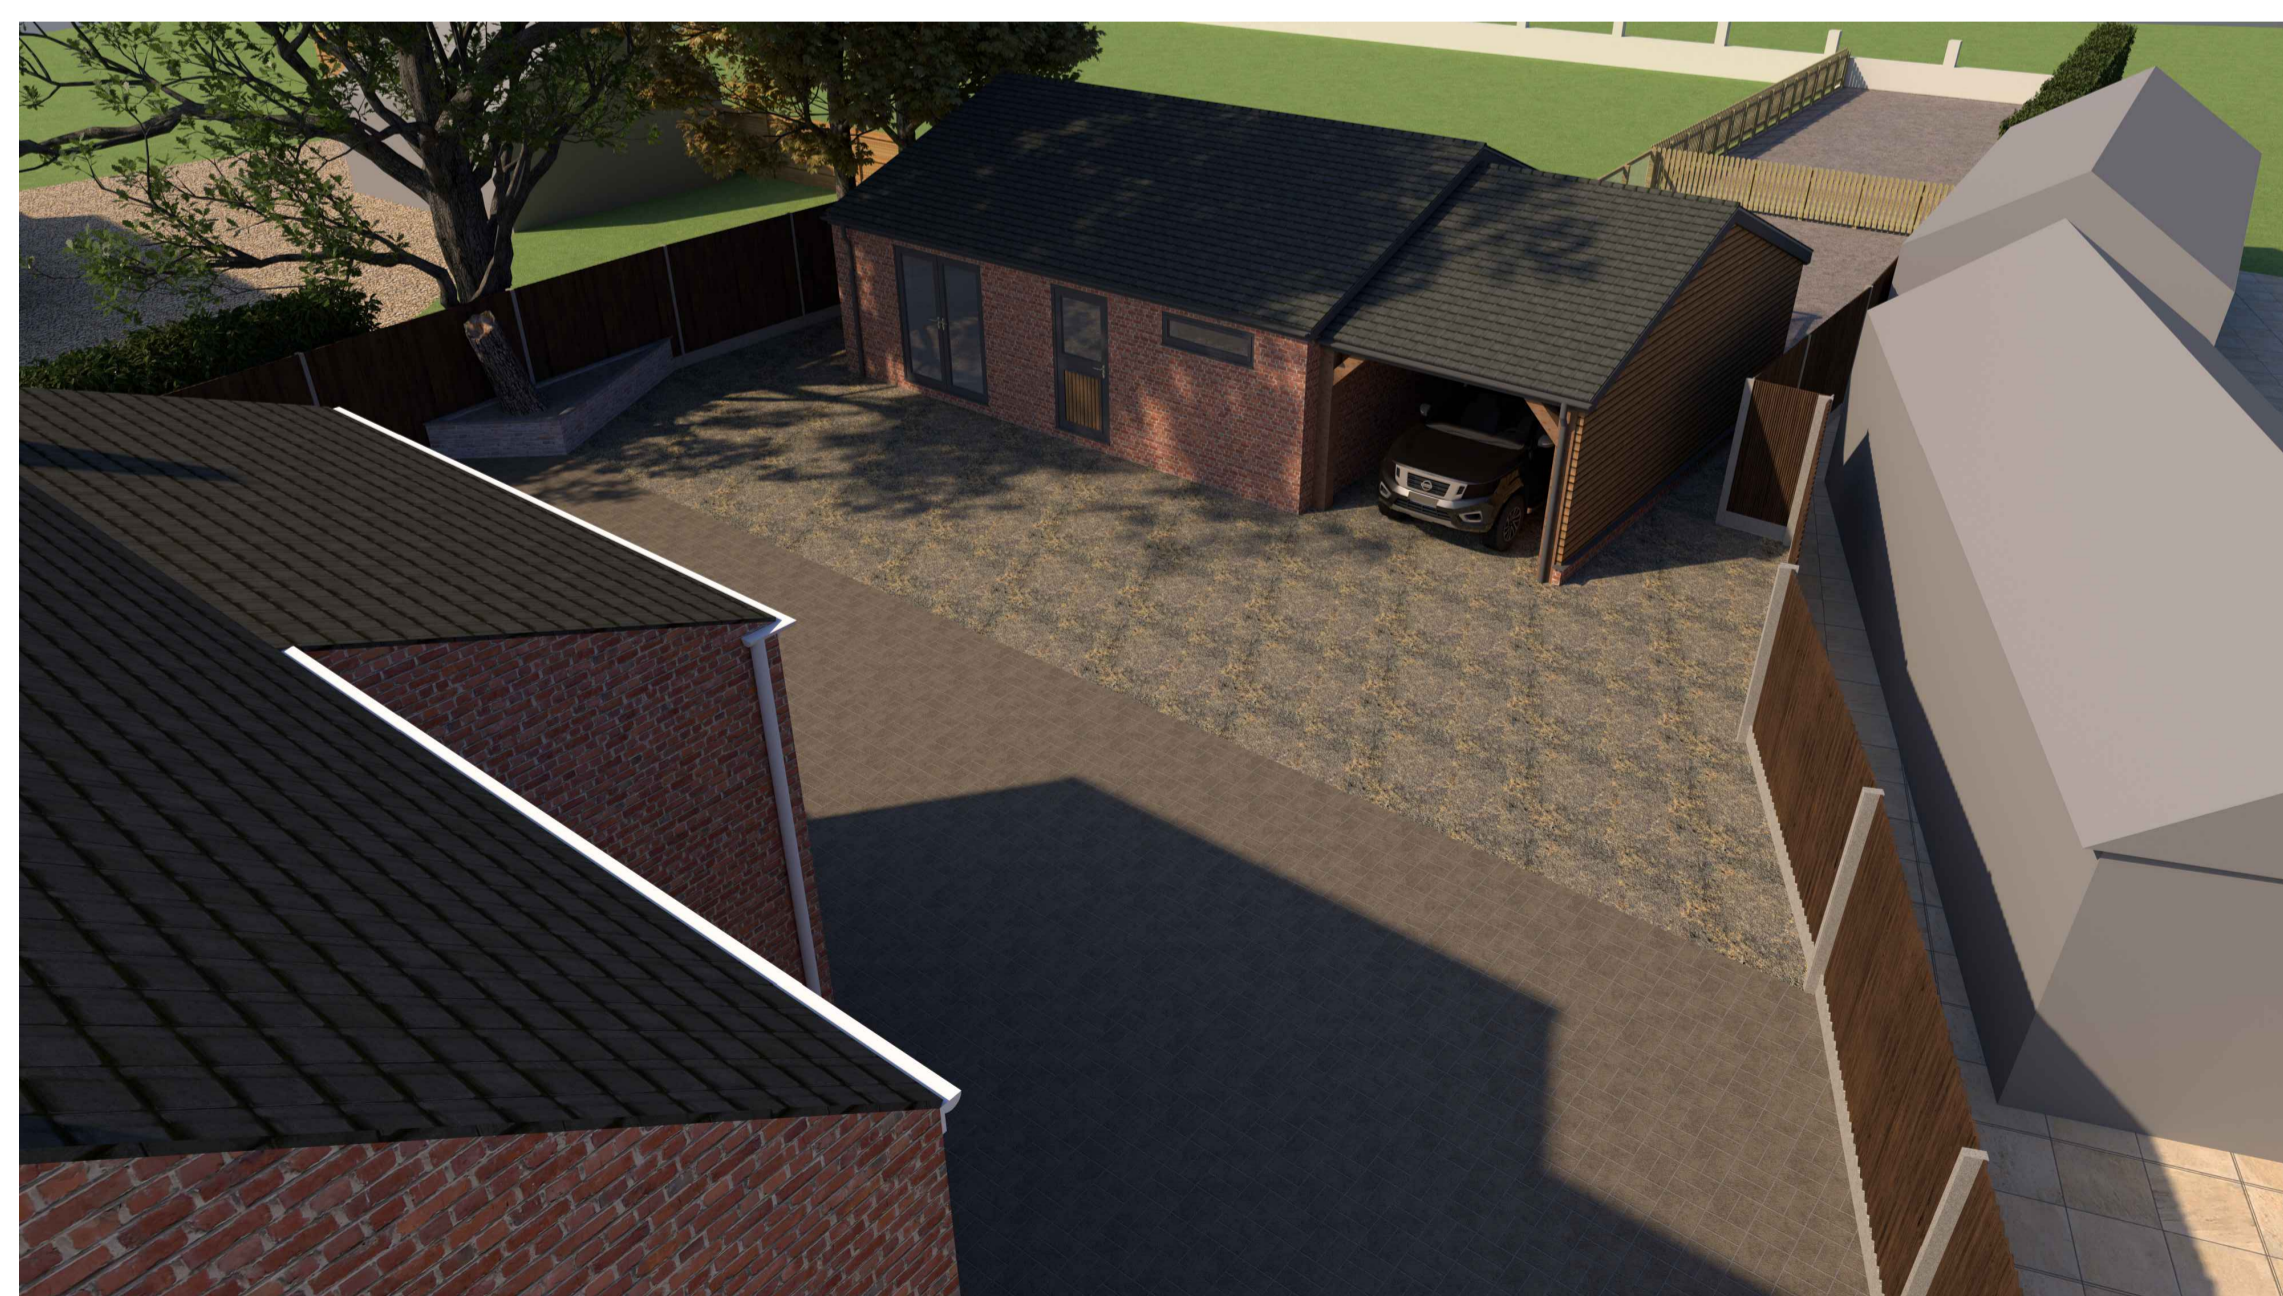

Proposed Site Plan (scale 1:250)

Proposed Visuals (n.t.s)

Proposed Visuals (n.t.s)

Revision	Amendment	Date

Client

Project  
Proposed Replacement Outbuilding  
Church View  
Swaton  
Lincolnshire

Dwg Title  
Proposed Site Plan and Visuals

Dwg No. 223071-04	Scale 1:250	Date 02/23
----------------------	----------------	---------------

**Rick Smith Design**  
Architectural Design Consultancy

Ardent House, 18 Eastgate  
Sleaford, Lincolnshire NG34 7DP  
Tel: 01529 414363 or 07786 838788  
e-mail: rick@ricksmithdesign.com