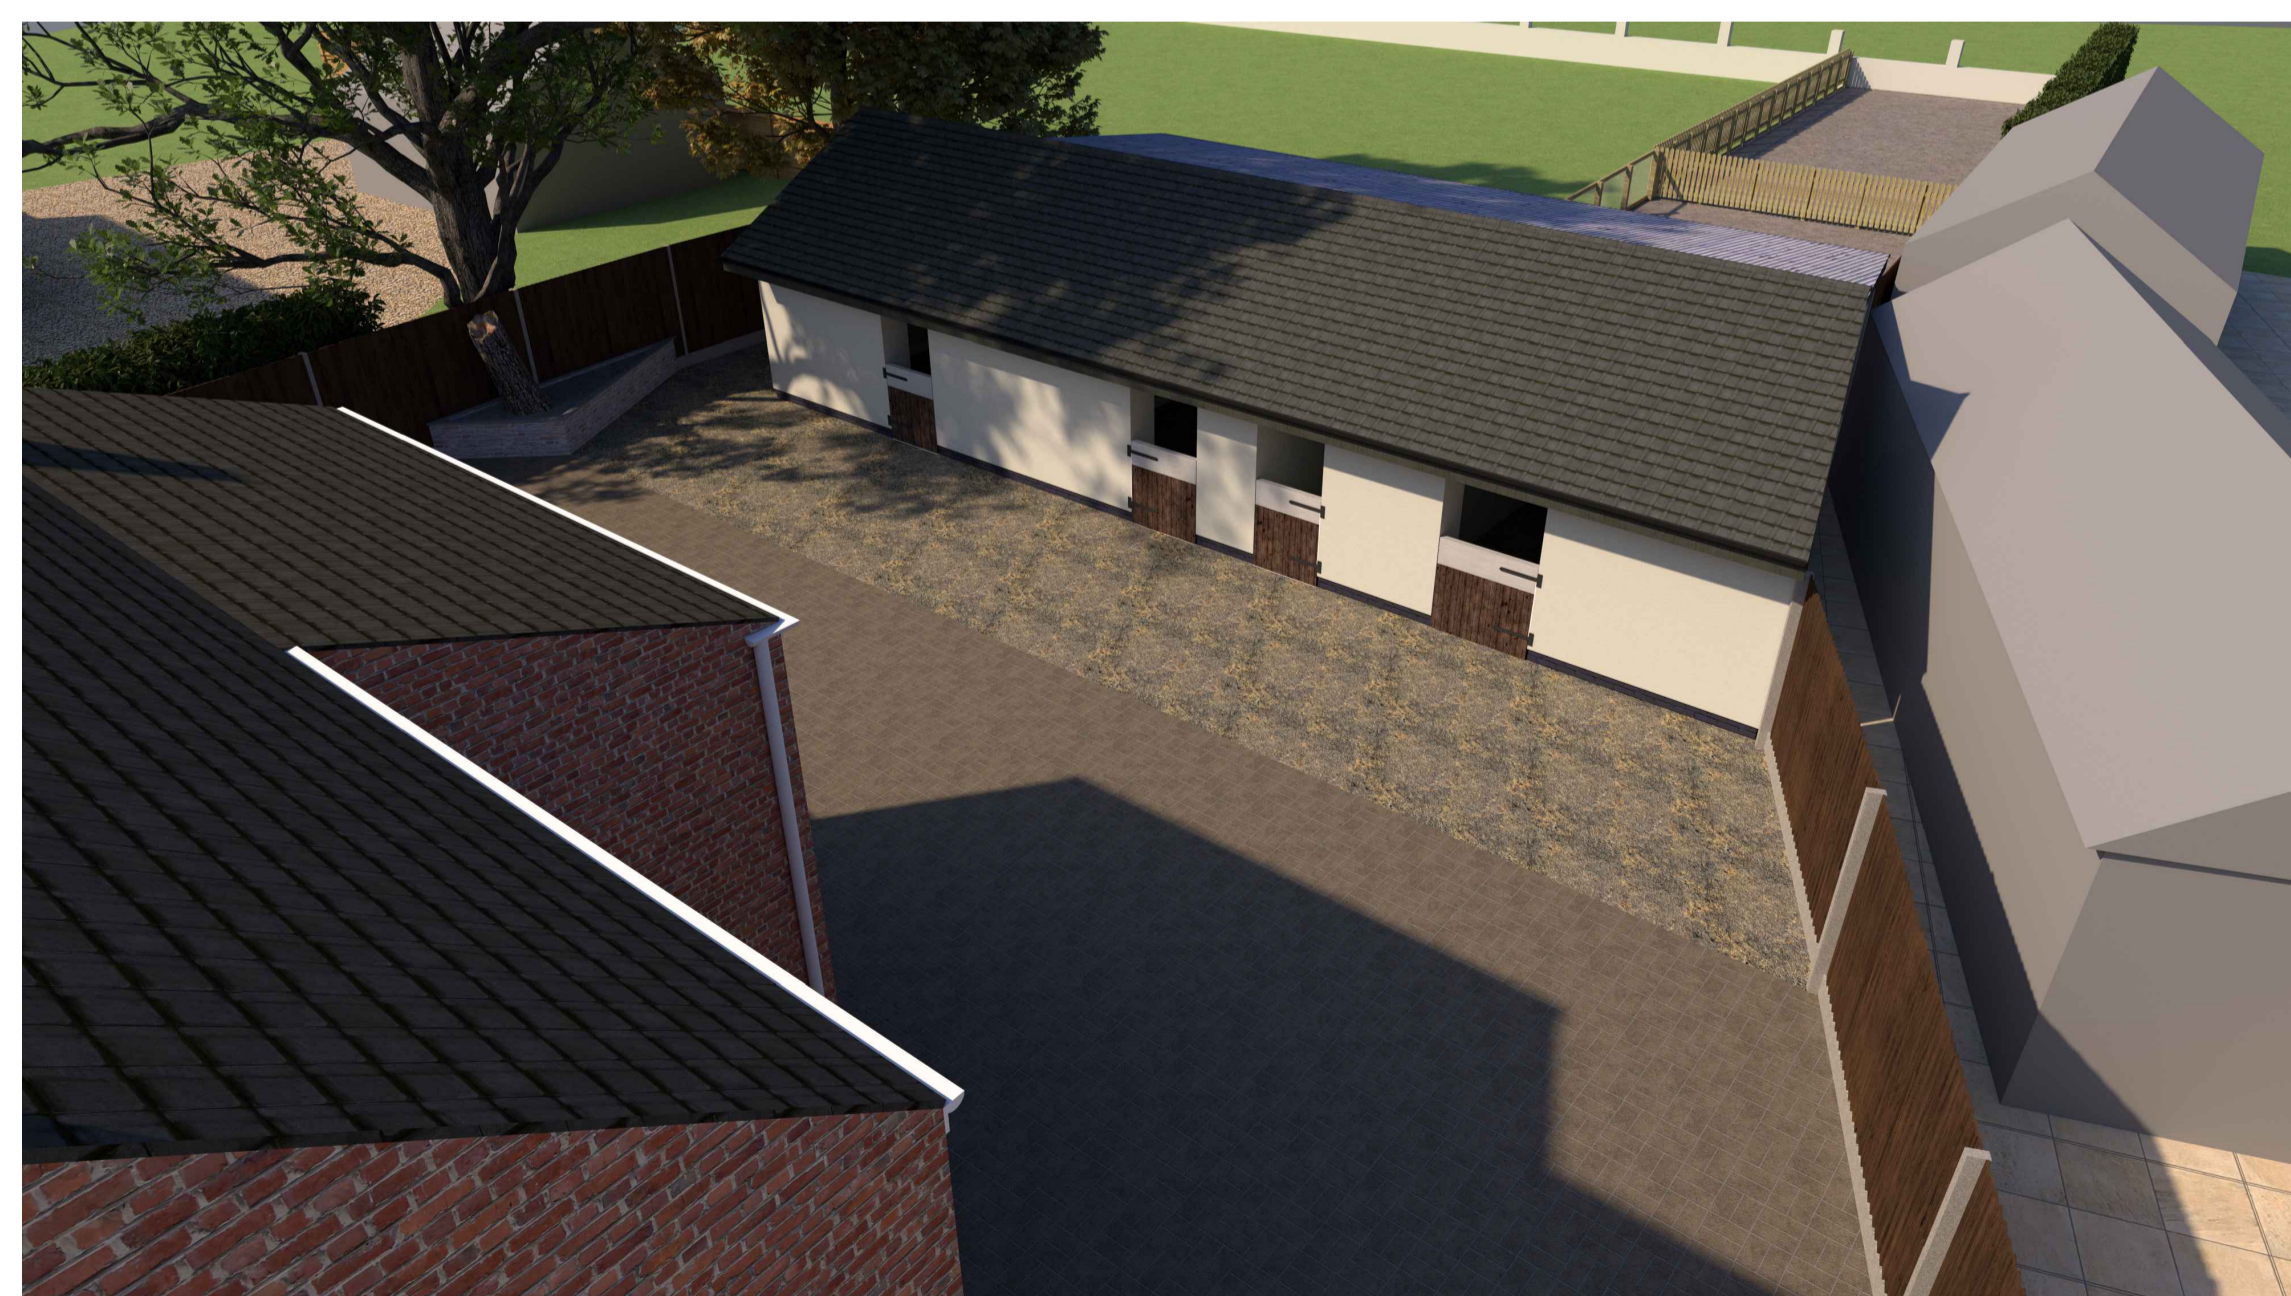

Existing Site Plan (scale 1:250)

Existing Visuals (n.t.s)

Existing Visuals (n.t.s)

Revision	Amendment	Date

Client

Project
Proposed Replacement Outbuilding
Church View
Swaton
Lincolnshire

Dwg Title
Existing Site Plan and Visuals

Dwg No. 223071-02 Scale 1:250 Date 02/23

Rick Smith Design
Architectural Design Consultancy

Ardent House, 18 Eastgate
Sleaford, Lincolnshire NG34 7DP
Tel: 01529 414363 or 07786 838788
e-mail: rick@ricksmithdesign.com