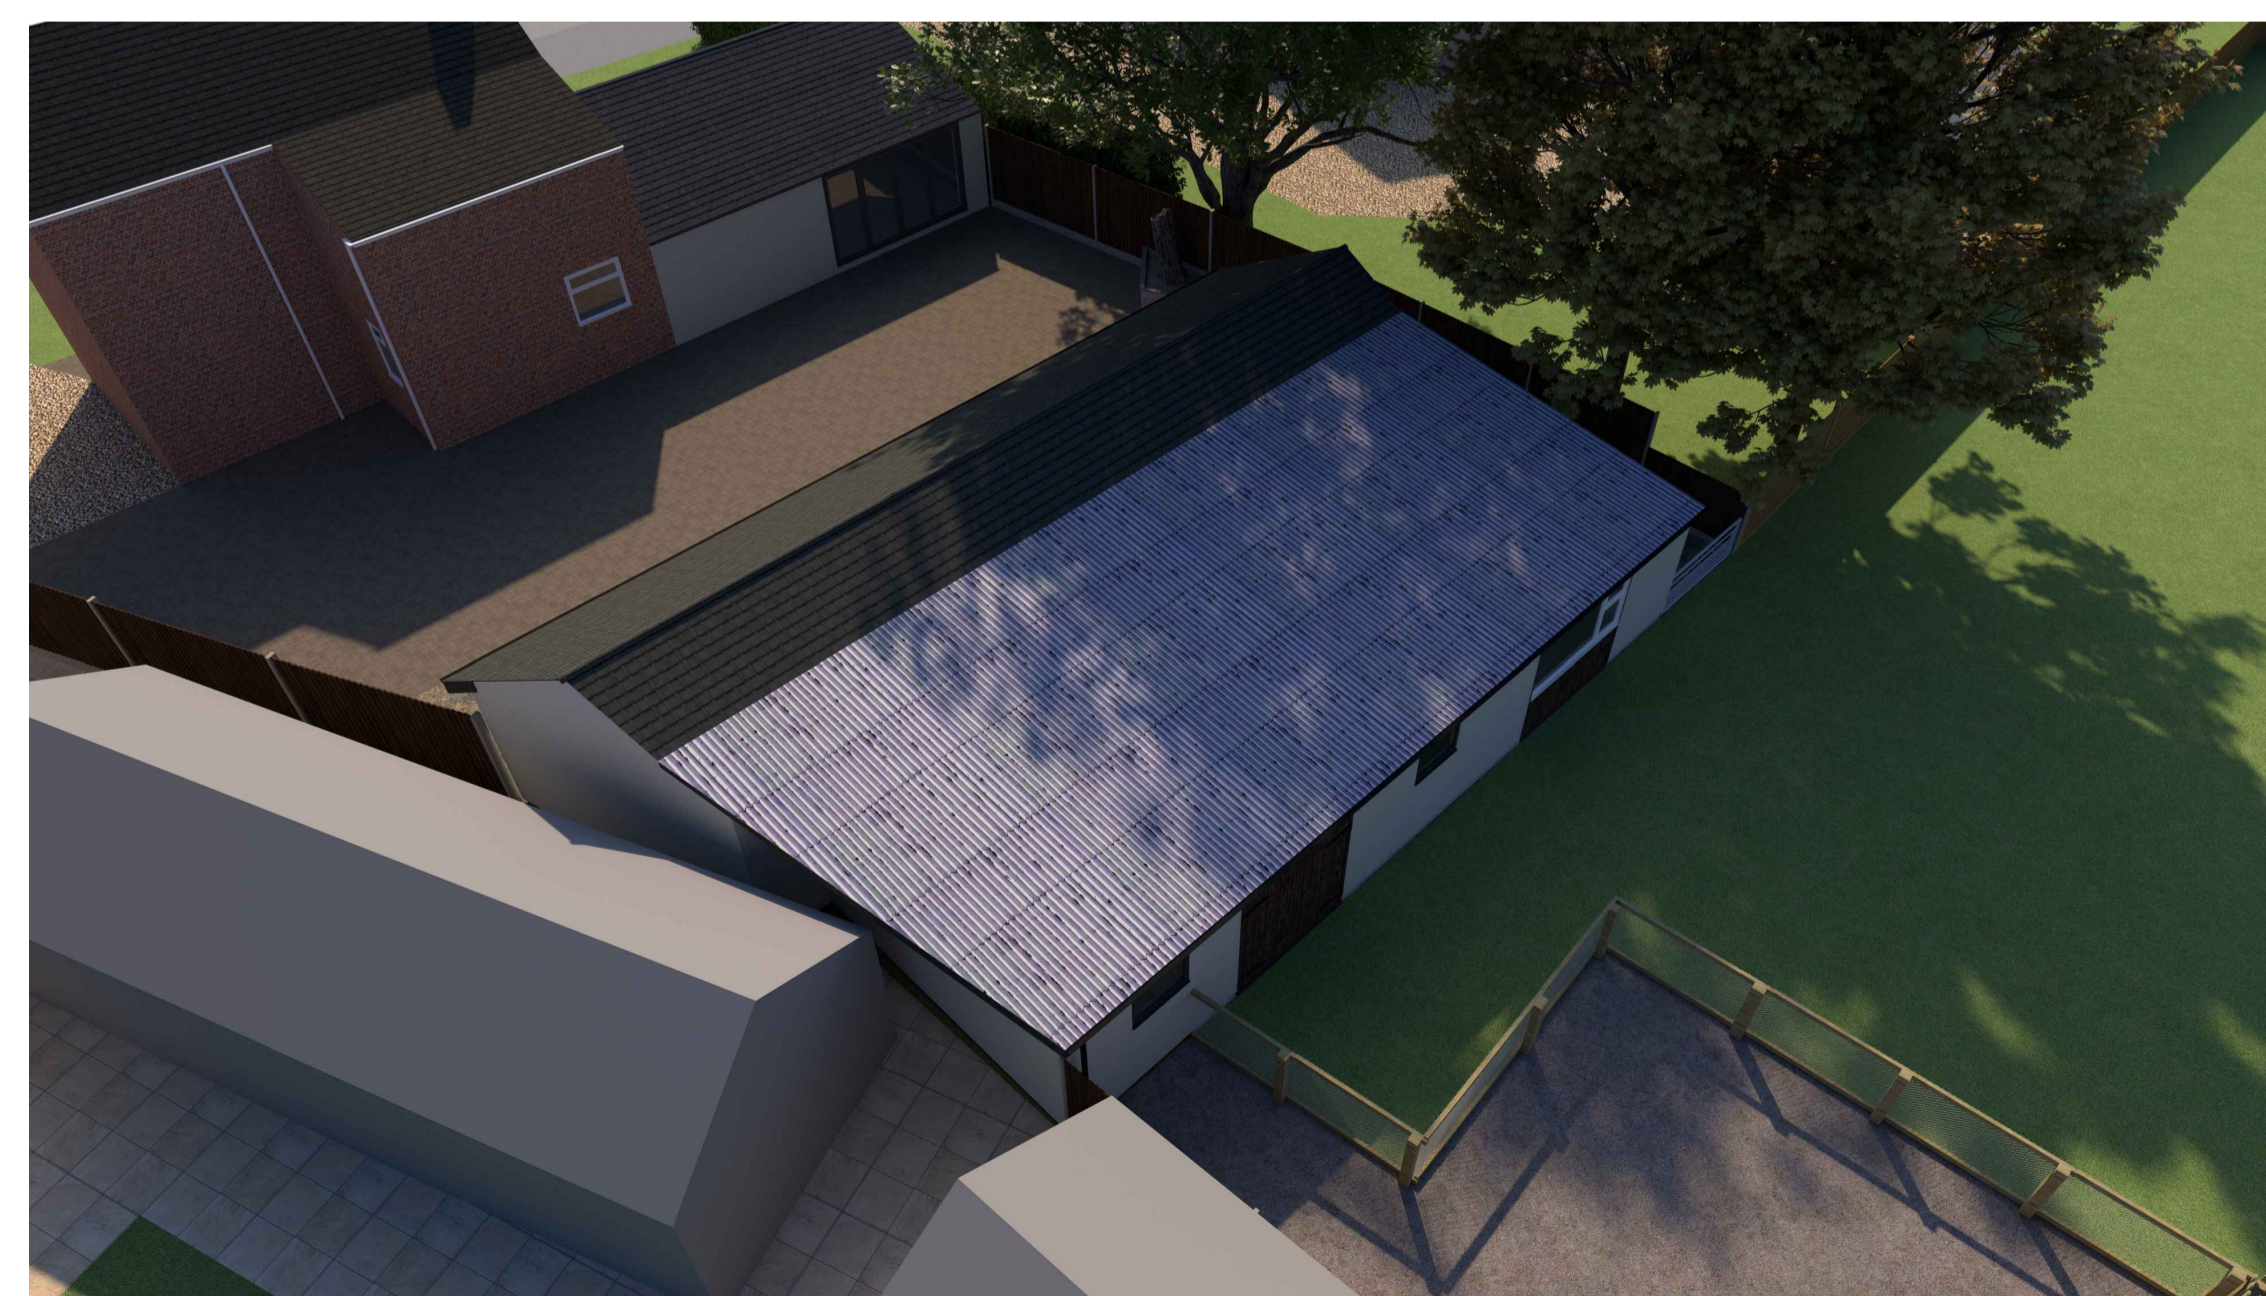

Existing Site Plan (scale 1:250)

Existing Visuals (n.t.s)

Existing Visuals (n.t.s)

Revision	Amendment	Date

Client

Project
Proposed Replacement Outbuilding
Church View
Swaton
Lincolnshire

Dwg Title
Existing Site Plan and Visuals

Dwg No. 223071-02 Scale 1:250 Date 02/23

Rick Smith Design
Architectural Design Consultancy

Ardent House, 18 Eastgate
Sleaford, Lincolnshire NG34 7DP
Tel: 01529 414363 or 07786 838788
e-mail: rick@ricksmithdesign.com