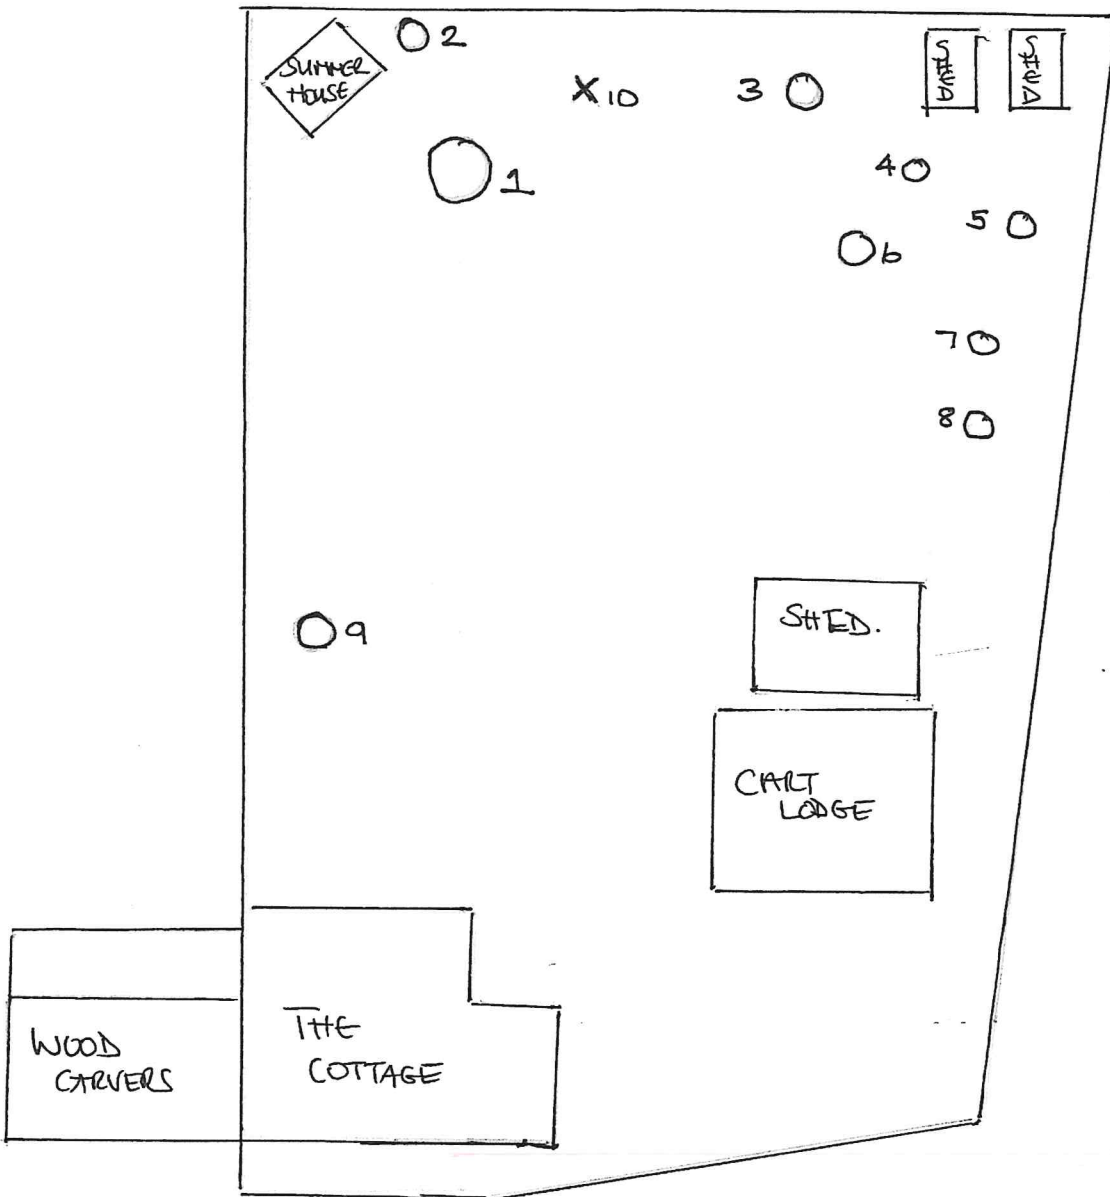

THE COTTAGE, THE YARD, SCHOOL ROAD, EAST RUDHAM
PE31 8RF

TREES

- 1 SYCAMORE/MAPLE
- 2 SILVER BIRCH
- 3 APPLE
- 4 APPLE
- 5 APPLE
- 6 WALNUT
- 7 APPLE

NOT TO SCALE

Land Registry Official copy of title plan

Title number **NK98980**
Ordnance Survey map reference **TF8228SW**
Scale **1:1250 enlarged from 1:2500**
Administrative area **Norfolk : King's Lynn and
West Norfolk**

©Crown Copyright. Produced by Land Registry. Reproduction in whole or in part is prohibited without the prior written permission of Ordnance Survey. Licence Number 100026316.