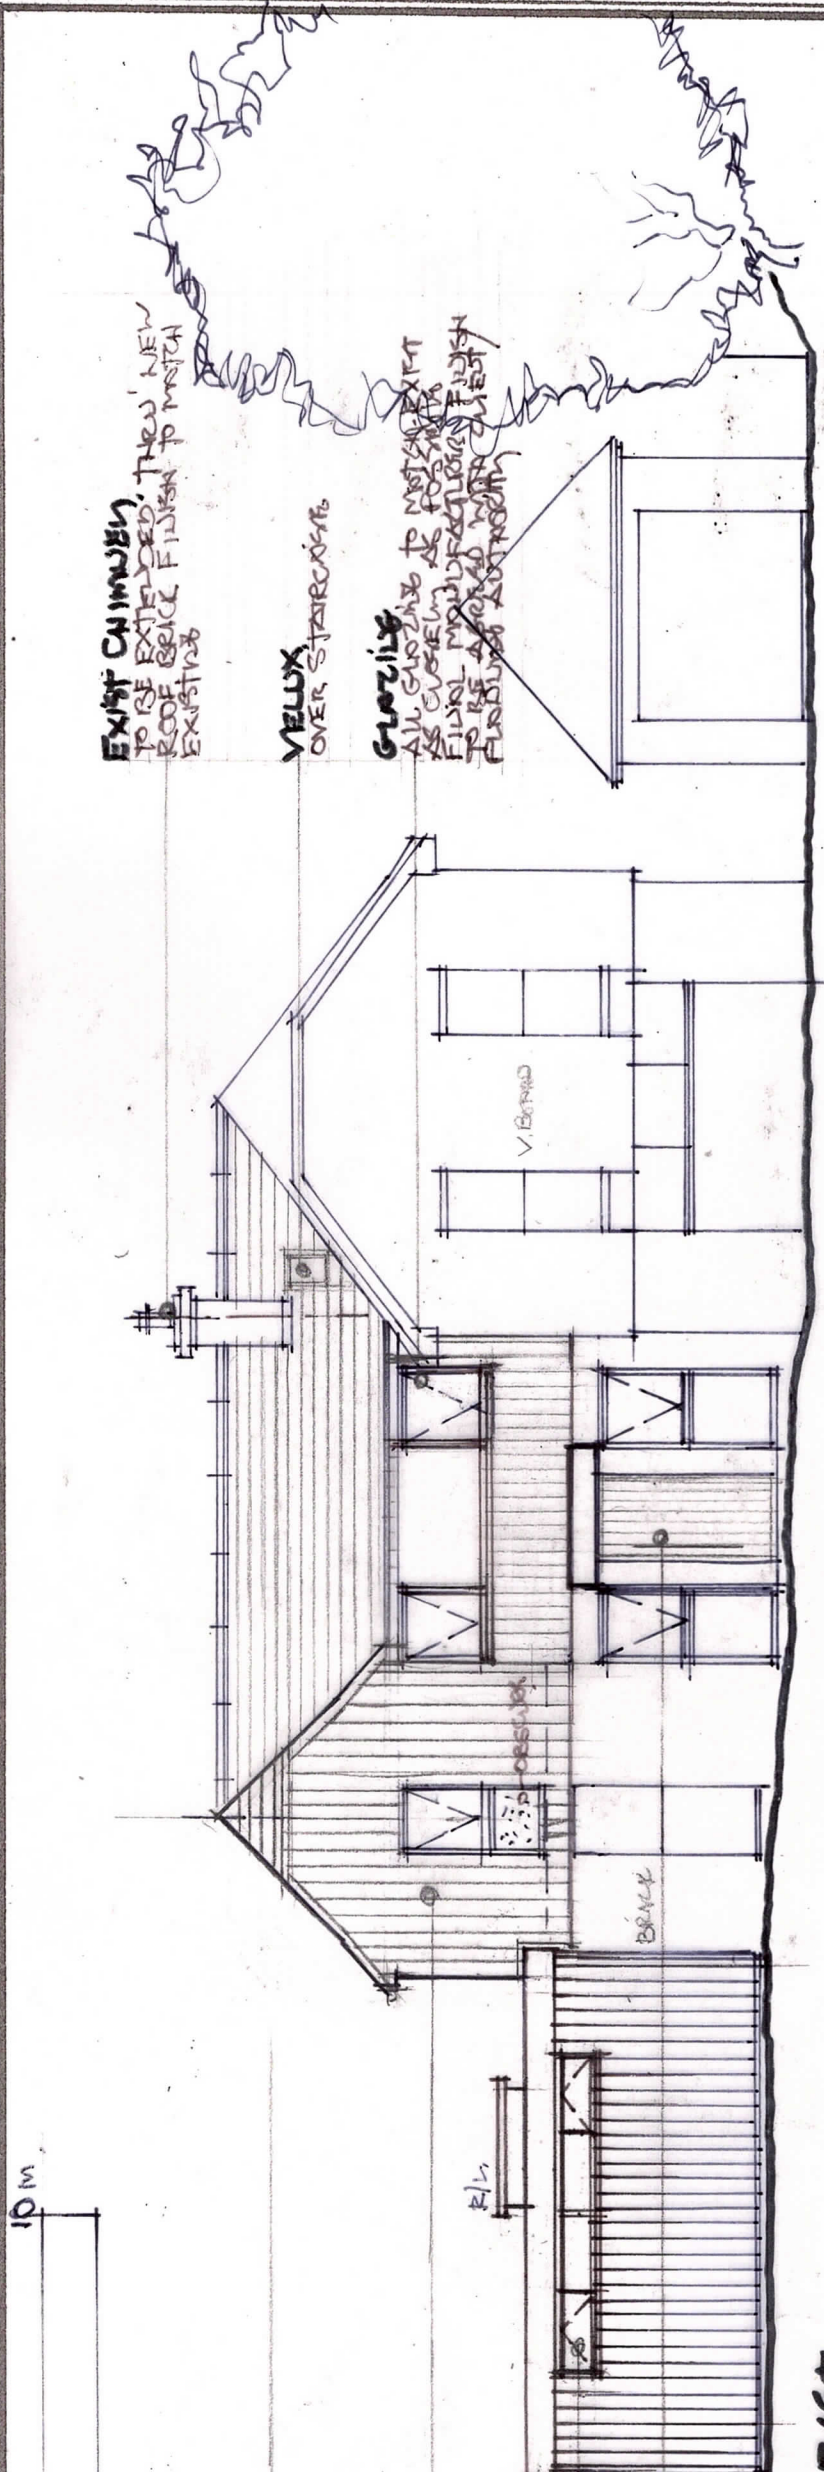

NEW ROOF.
TILED TO MATCH EXISTING
MAIN ROOF - IF POSS. REUSE
REQUIRING TILES ON THIS
FROM OLD ROOF THIS
ALL RW GOODS TO MATCH
EXISTING ROPS TO DECK
TO EXIST GUTTERS + NEW
KITCHEN ROOF
WALL CLADDING
VERTICAL STAVED
BOARDING TO CLASH
MATCH STAIR COLOUR
OF EXISTING

H/L WINDOW
TO BALCONY/UTL AREA
FLT. SCREENS.
COMPOSITE CENTRAL
TIMBER DOOR SET IN A
GUARDED SCREENS TO
MATCH EXISTING WINDOW
SCREEN FINISH
REFER TO ILLUSTRATION
OF DOOR
CANOPY OVER TO BE
INSTALLED WITH STAIR
ELEVATOR

VELUX
ROOF TO NEW ASSEMBLY

NEW FLUE
SELF SUPPORTING BLACK
PROPRIETARY STEEL
EXPOSED FLUE TAKEN
UP TO ROOF LINE
NEW WINDOW.
1200 x 450

PROPRIETARY PAN.
WINDOW WITH DOOR
FRENCH DOOR SAME
FINISH TO MATCH
T-GUARDS AS NEW
MULTIPLE FIRST ROOF
OVER DRAINING TO NEW
BALCONY ROOF AREA
RAILTRACE
PROPRIETARY STEEL
GUARDING ASSEMBLY WITH
SLIPES HANDRAIL
SUPPORT

WINDOW. (EX. DOOR)
EXT. FILM
CORNER IN FILM EXT. P
MOTIC GUARDED SCREENS
ELEGANT
CORNER SUPPORT TO BE
AGREED WITH EUG.

D. SCALE GAR. AREA - FEB 23
C. EXTENDED UPPER FLOOR - SEPT 22

PROJECT:
PROPOSED REPAIR + EXTENSION TO
STOCKWELL
1 WELL ROAD - STOCKFIELD
MR + MRS JUDGE

TITLE:
EAST + WEST ELEVATIONS
AS PROPOSED

DWG. NO:
NDA-020
031.

SCALE:
1:100, NOM
CAB

REV:
D

DATE:
MARCH '02

NOTE:

NDA

EAST,
ROAD

FLUE - BLACK
FIBRE SUPPORT DETAILS T.B. AGREED
FEATURE
GABLE GUARDED ASSEMBLY
WITH FRENCH DOOR TO
ACCESS NEW BALCONY

HIP TO MOVE HIP TO MATCH
EXISTING

R. LIGHTS
PROPRIETARY VENTED FIRST
ROOF LIGHTS TO BE PROVIDED
OVER FORMER GUTTER + KIT
ISOLATED AS PER PLAN
FINISH T.B. TO MATCH
COLOUR OF ROOF.
FASCIA
D.O. STEEL FASCIA IS
AUTHORITY

GUARDED SCREENS.
PROPRIETARY GRASS TO GROSS
CORNER GUARDED ASSEMBLY
BY SPECIALIST MANUFACTURER
WITH INTEGRAL SLIMLINE
SLIDING DOOR SETS

SCREENS
NEW SILVER POWEL GUARDED
SCREENS IN LINE OF ORIGINAL
3 NO SCREENS