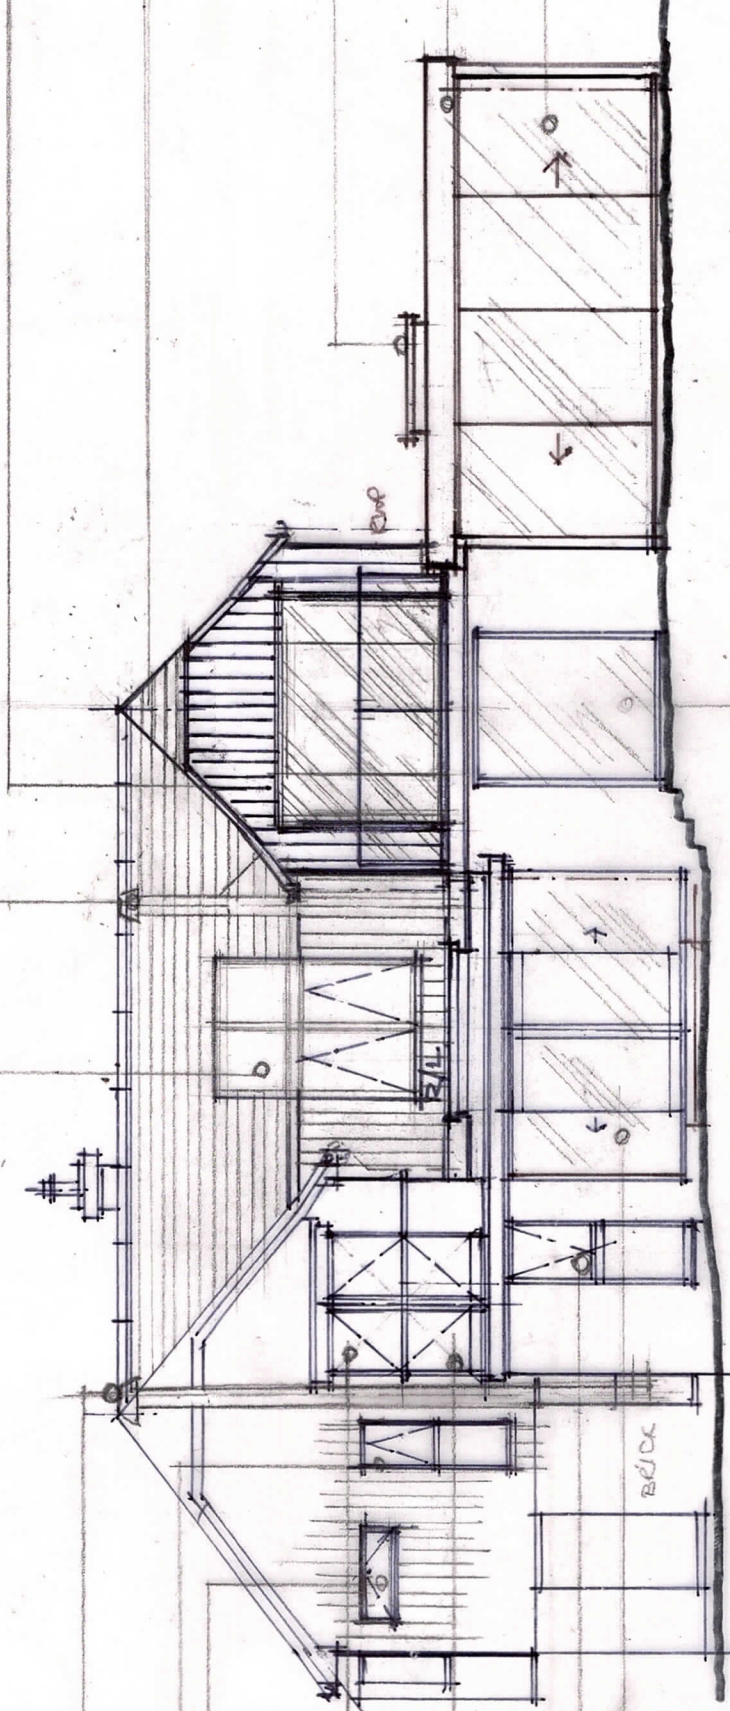

WEST,
GARDEN