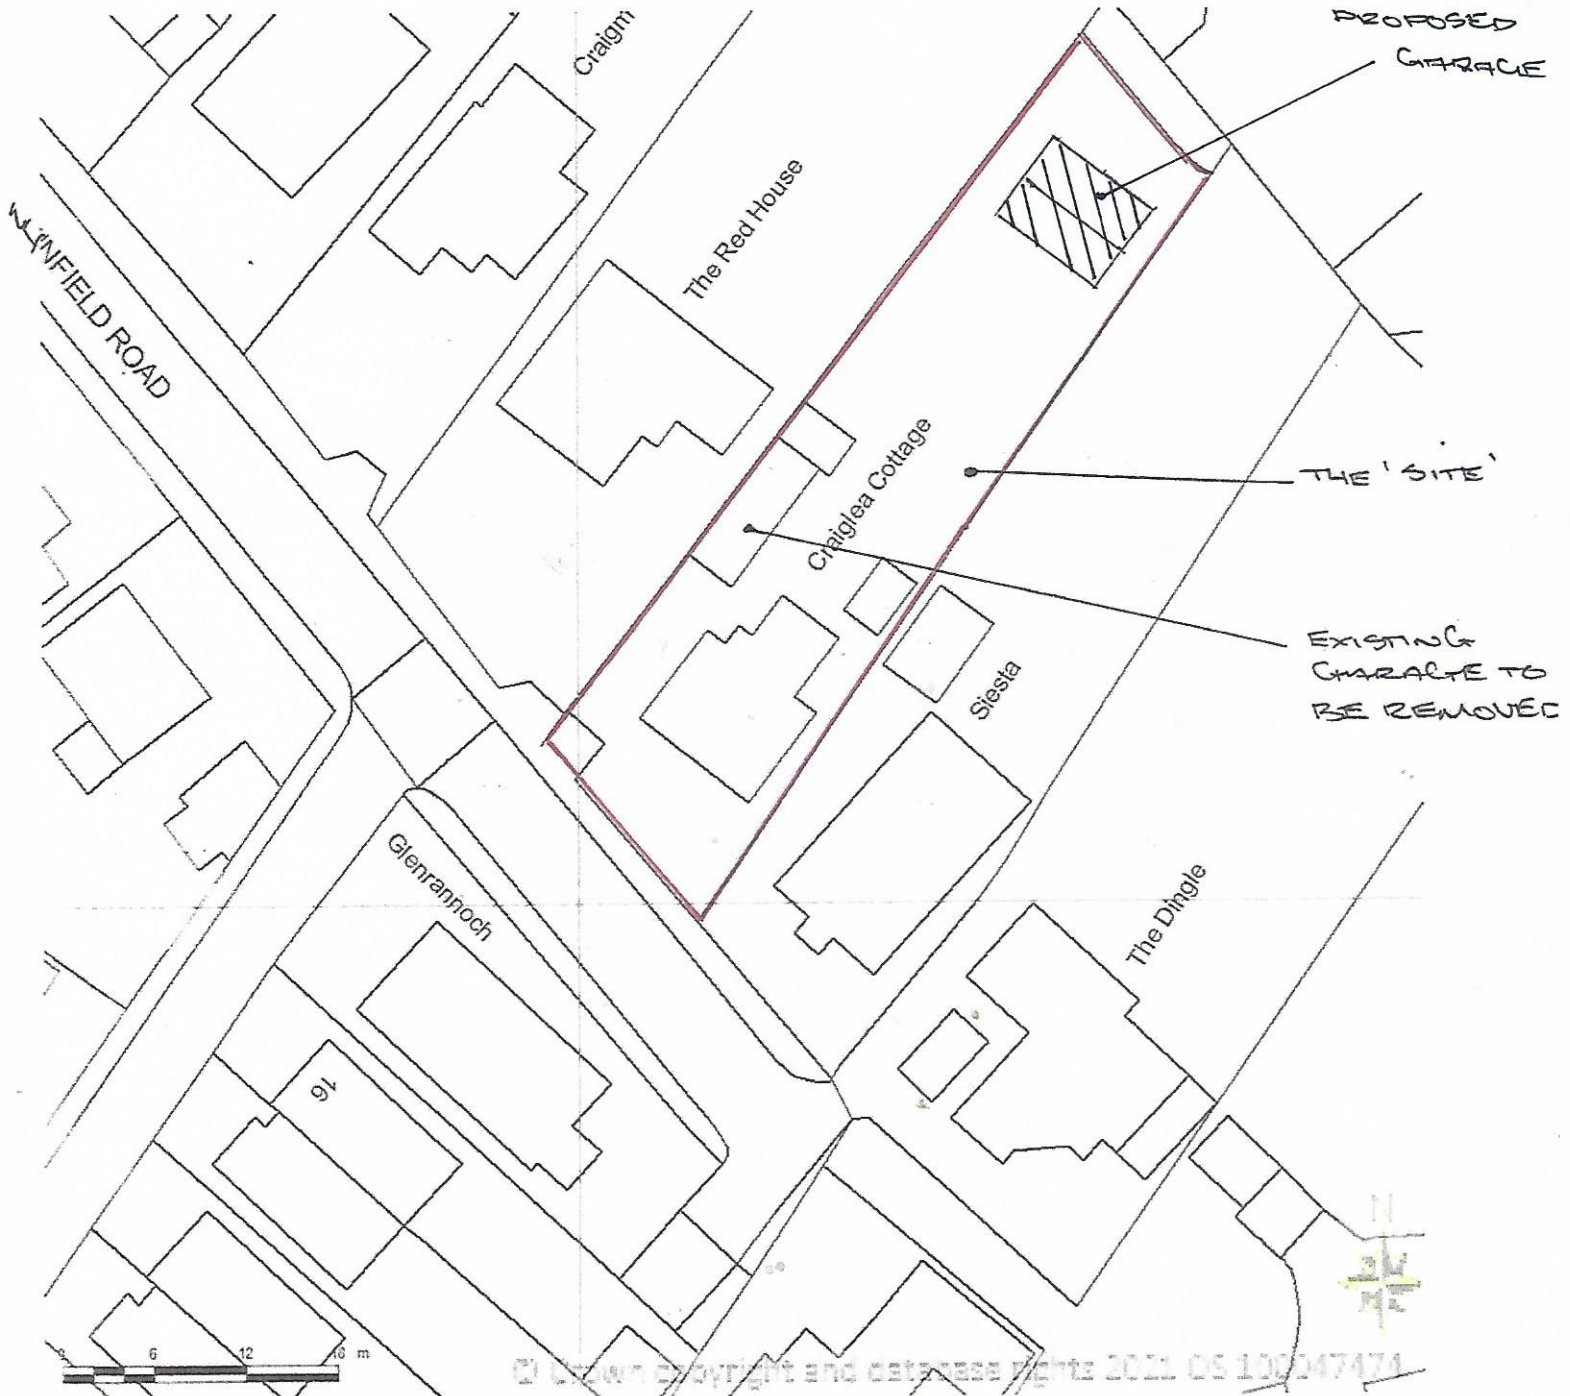

BLOCK/SITE PLAN

AREA 90m x 90m

SCALE: 1:500 on A4

CENTRE COORDINATES: 441410 , 105913

Supplied by Streetwise Maps Ltd
www.streetwise.net
Licence No: 100047474
20:02:27 16/01/2022

CRAIGLEA COTTAGE
WHINFIELD ROAD
DIBDEN PARISH
SOUTHAMPTON
SO45 4QA.