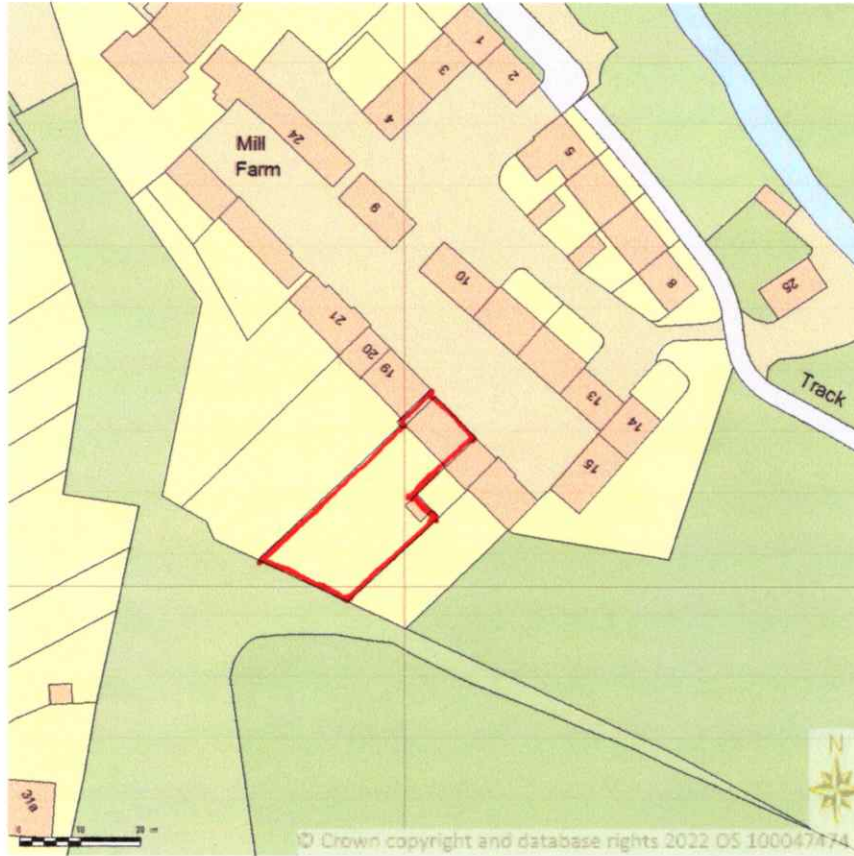

**SITE LOCATION PLAN
AREA 2 HA
SCALE 1:1250 on A4
CENTRE COORDINATES: 403005, 272526**

Supplied by Streetwise Maps Ltd
www.streetwise.net
Licence No: 100047474
31/10/2022 17:21