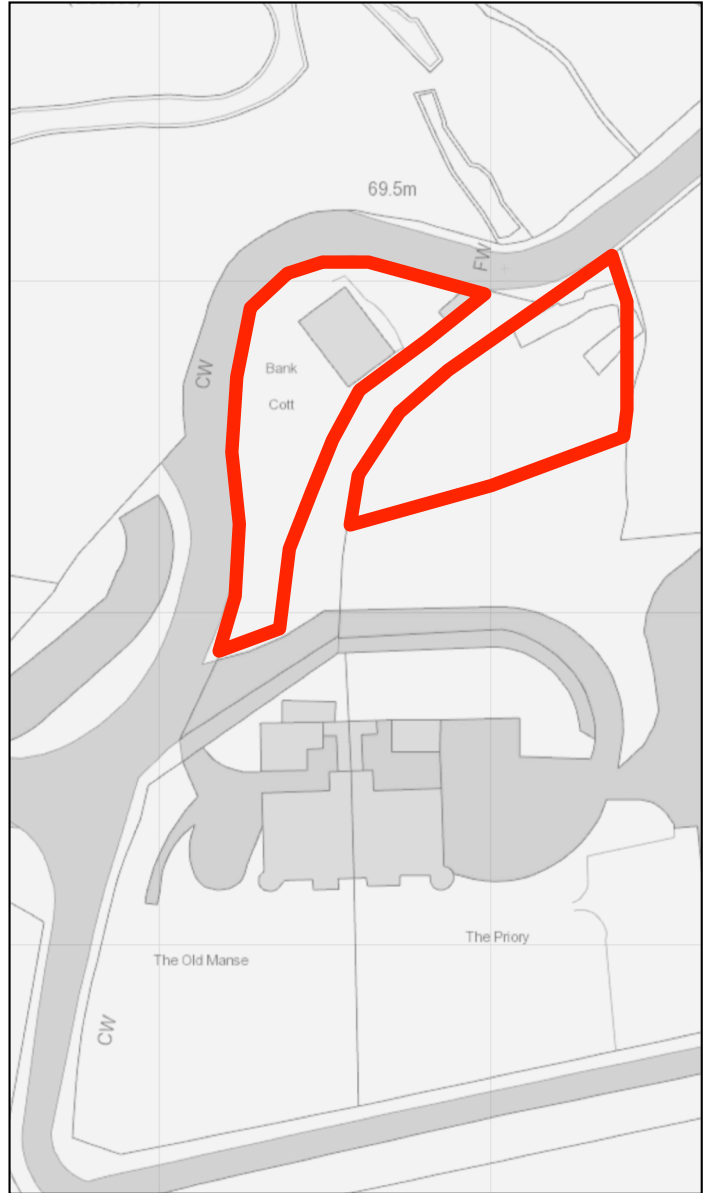

Existing Block Plan

Proposed Block Plan

Scale (m)

Key

— Site Boundary

Existing and Proposed Block Plans
1:1000 @ A4

Oakwood Bank Cottage Oakwood
Hexham NE46 4LA

REVISIONS