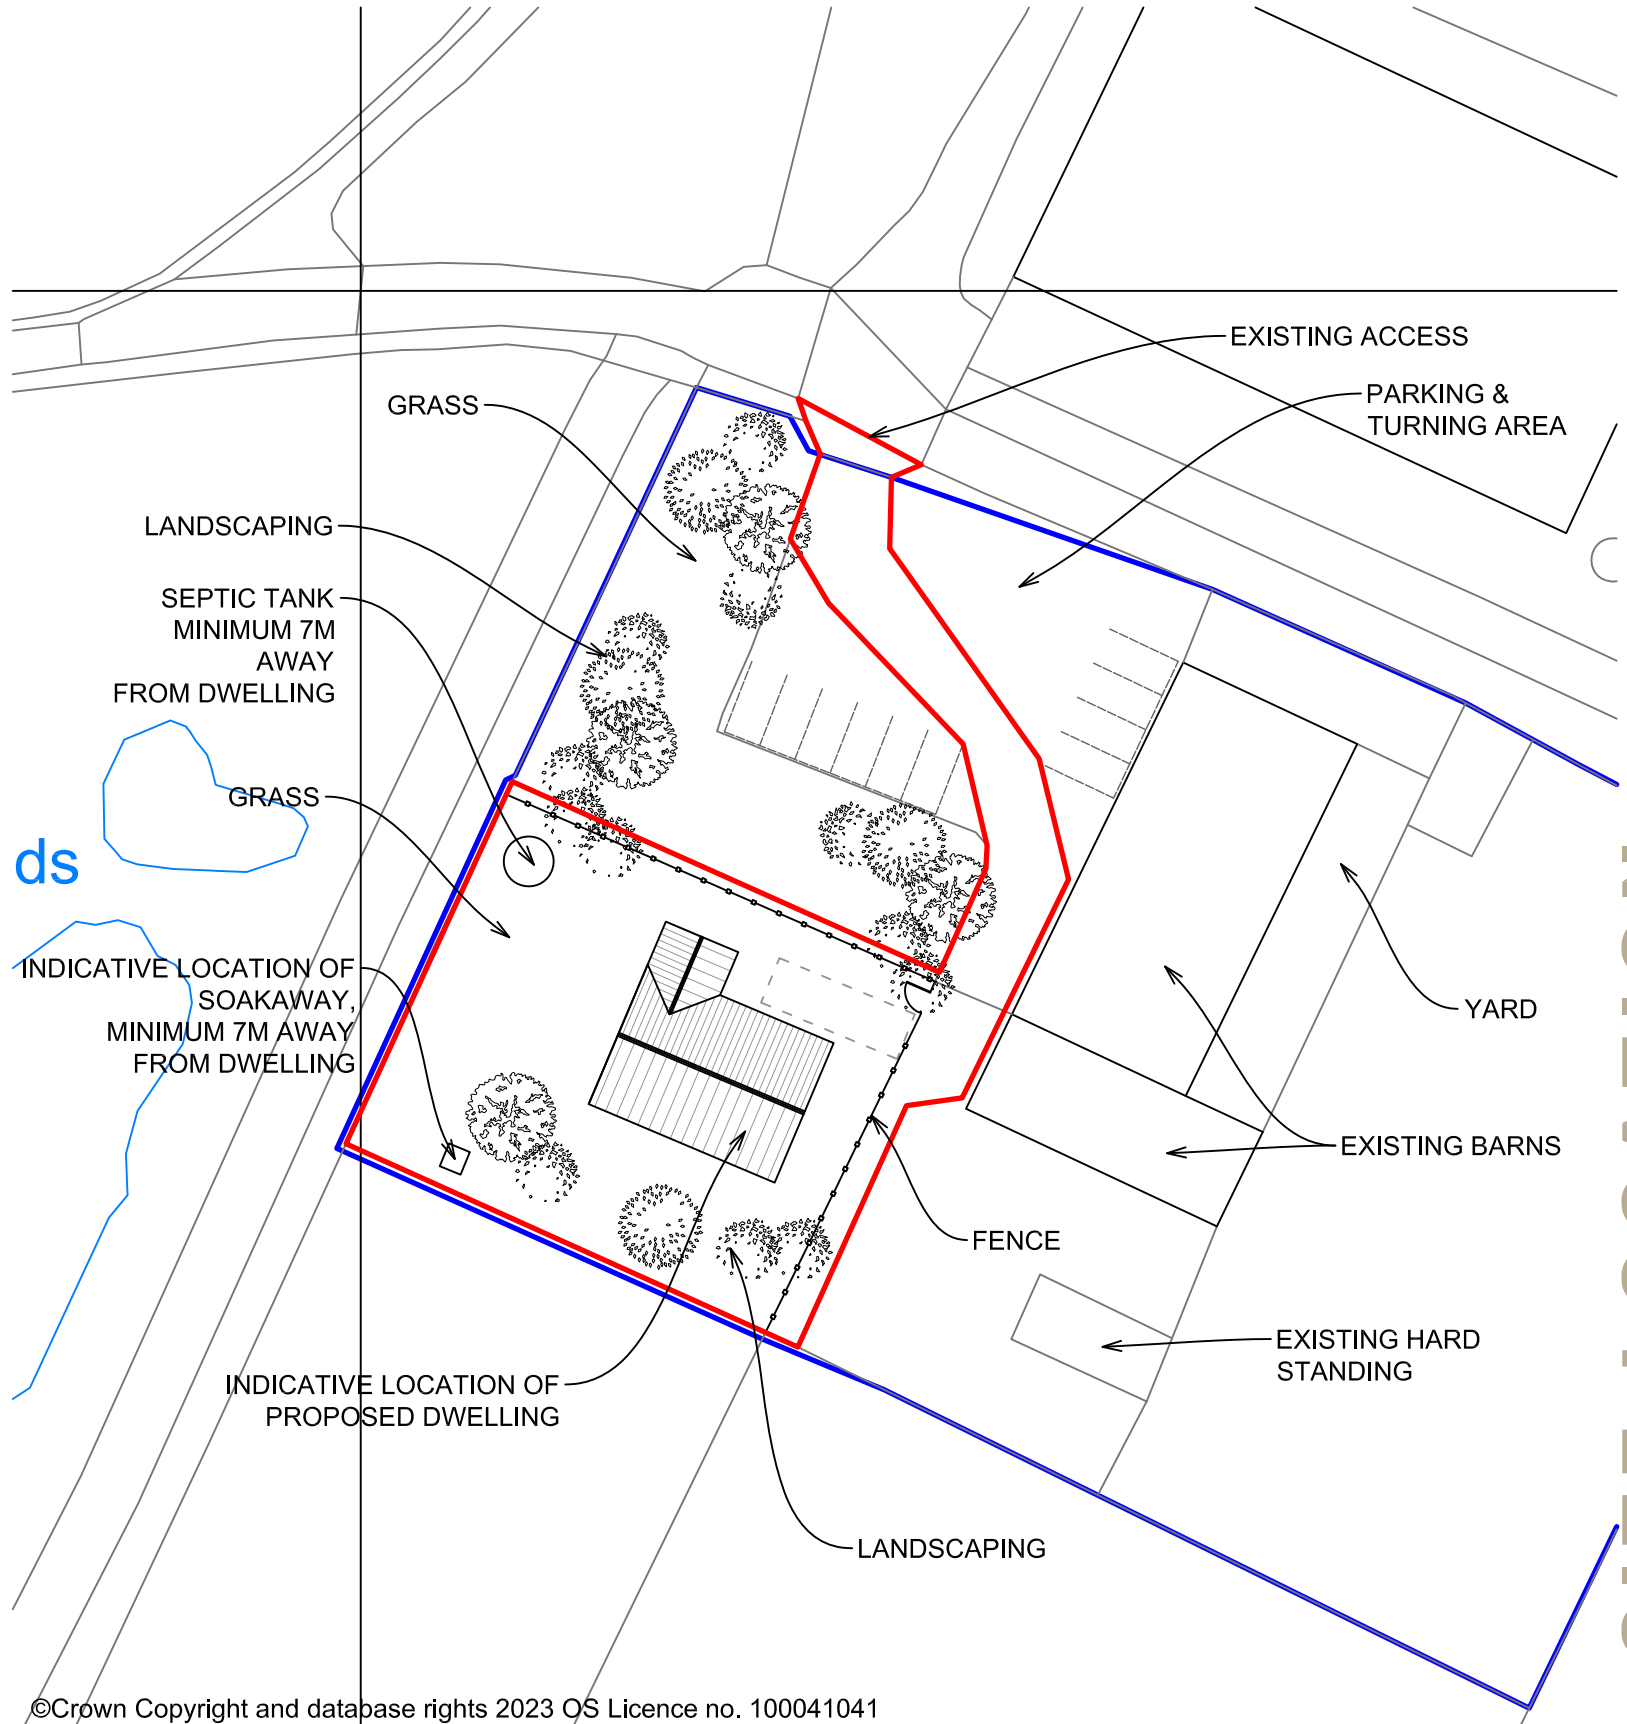

### LOCATION PLAN

Scale 1:2500

©Crown Copyright and database rights 2023 OS Licence no. 100041041

### BLOCK PLAN

Scale 1:500

- NOTES:
1. Use written dimensions only. All dimensions to be checked on site and any discrepancies reported to ACORUS immediately. If in doubt ask.
  2. Where relevant, significant hazards have been identified on the drawing. Hazards which should be obvious to a competent contractor or unforeseeable have not been identified.
  3. This drawing is confidential and remains the exclusive property of ACORUS.
  4. Ordnance Survey Paper Map Copying Licence Number: 100039456.
- © ACORUS Rural Property Services Ltd.

Rev.	Date	Description	Dwn	Chk
Rev.	Date	Amendment	Drawn	Checked

PROJECT				
JAMES				
TALLA FARM				
NG6 8UJ				
TITLE				
SITE LOCATION & BLOCK PLAN				
PROPOSED DWELLING				
SCALE				
AS SHOWN @A3	DATE	DRAWN BY	CHECKED BY	
	02/23	EB	BB	
JOB NO.				
JTF/BB23/010	DRAWING NO.		REVISION	
	100_01			