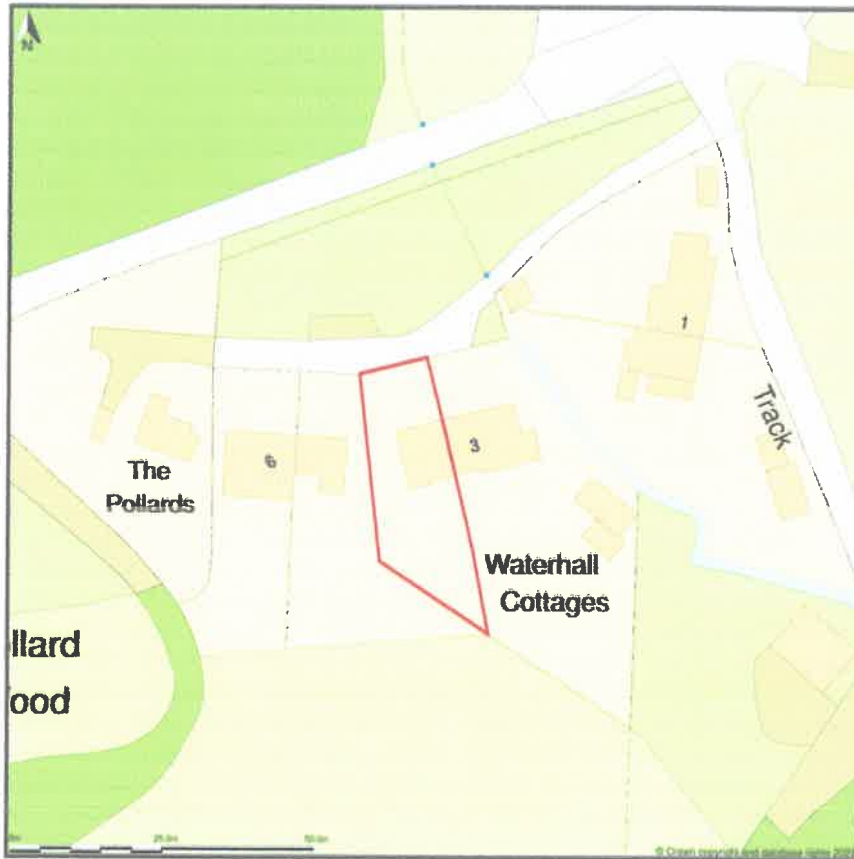

4. Waterhall Cottages, Lower Hatfield Road, Little Berkhamsted, Hertfordshire, SG13 8LE

Location Plan shows area bounded by: 529765.16, 209467.25 529906.58, 209608.67 (at a scale of 1:1250), OSGridRef: TL2983 953. The representation of a road, track or path is no evidence of a right of way. The representation of features as lines is no evidence of a property boundary.

Produced on 1st Feb 2023 from the Ordnance Survey National Geographic Database and incorporating surveyed revision available at this date. Reproduction in whole or part is prohibited without the prior permission of Ordnance Survey. © Crown copyright 2023. Supplied by www.buyaplan.co.uk a licensed Ordnance Survey partner (100053143). Unique plan reference: #00793565-37F96F.