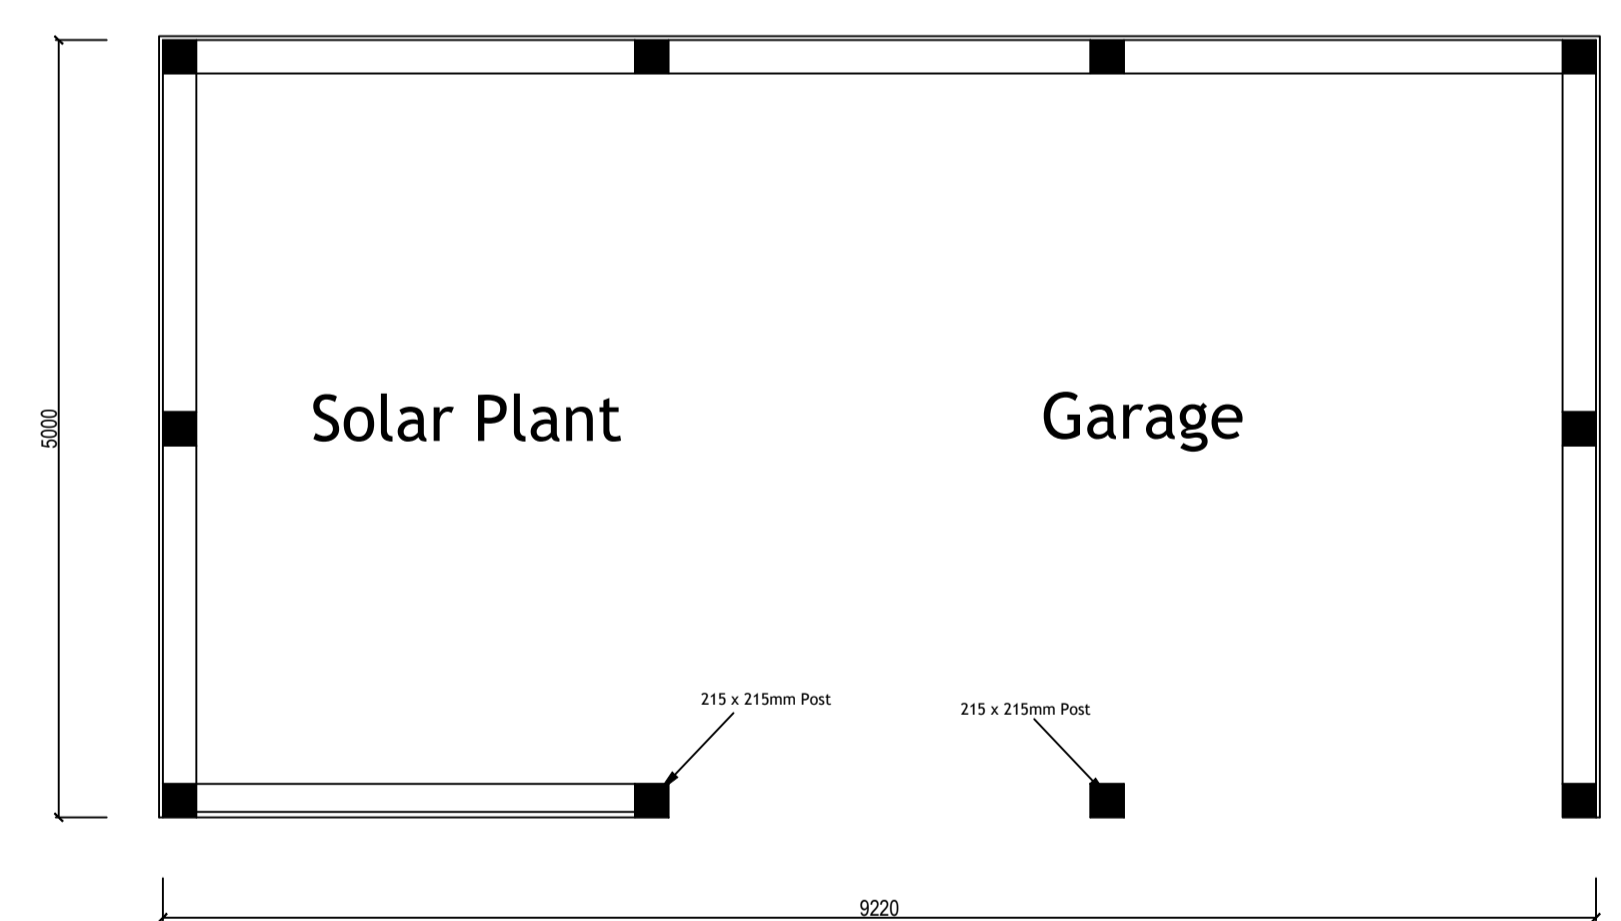

Front Elevation

Side Elevation(s)

Rear Elevation

Proposed Garage

Rev	Date	Description
01	15.01.23	Amended to Oak Frame

Site Address: Potsford Cottage,
Northwold Road, Methwold,
Norfolk, IP26 4PF
Client: T Betts and S Parr
Drawing Title: Proposed Garage