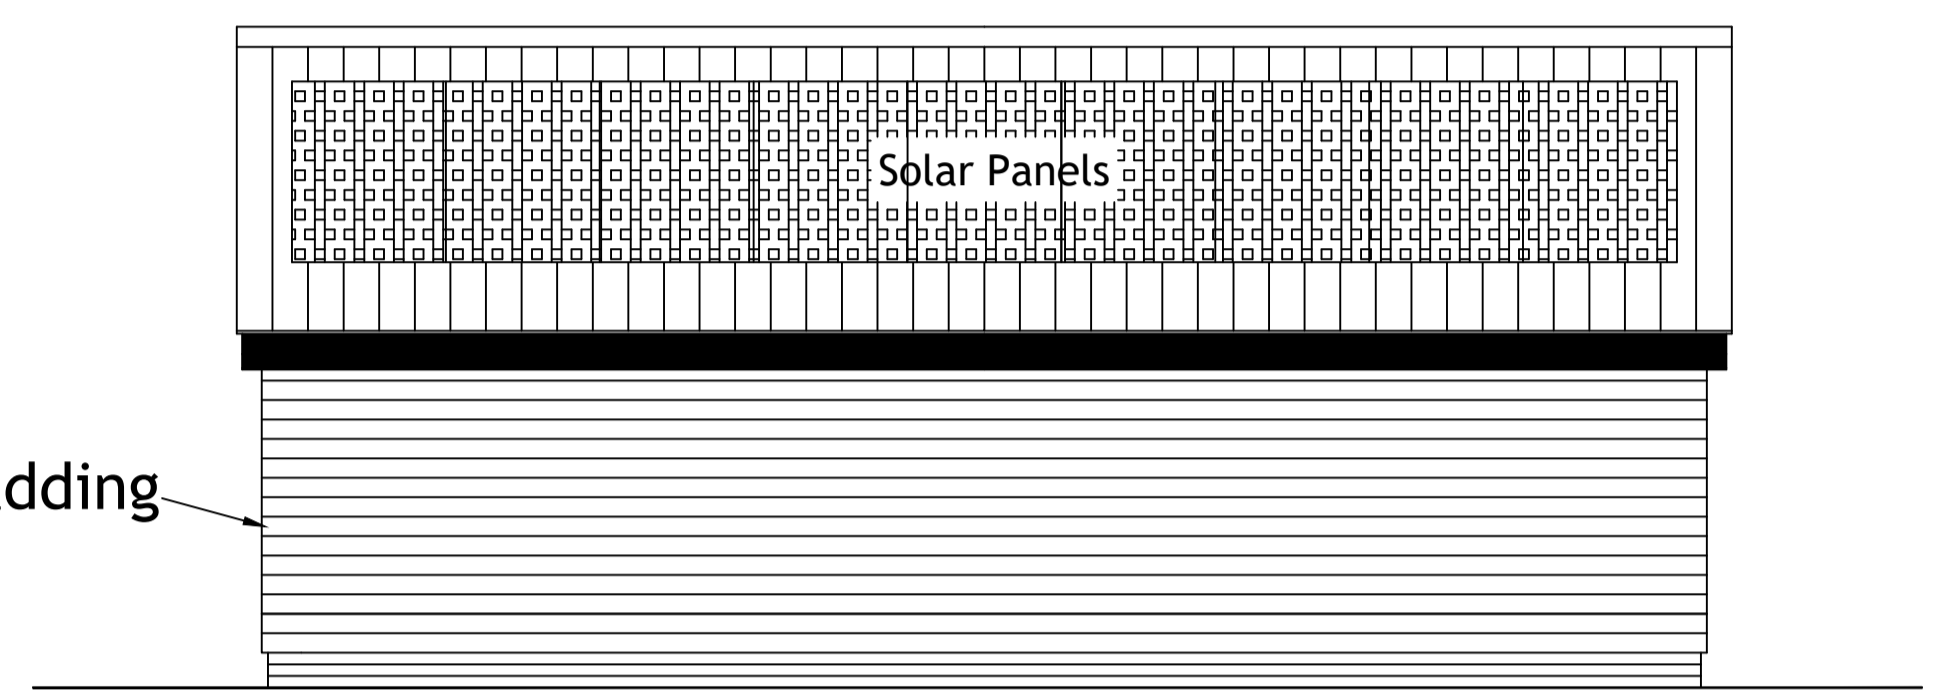

Front Elevation

Side Elevation(s)

Rear Elevation

Proposed Garage

Rev	Date	Description
01	15.01.23	Amended to Oak Frame

Site Address: Potsford Cottage,
Northwold Road, Methwold,
Norfolk, IP26 4PF
Client: T Betts and S Parr
Drawing Title: Proposed Garage