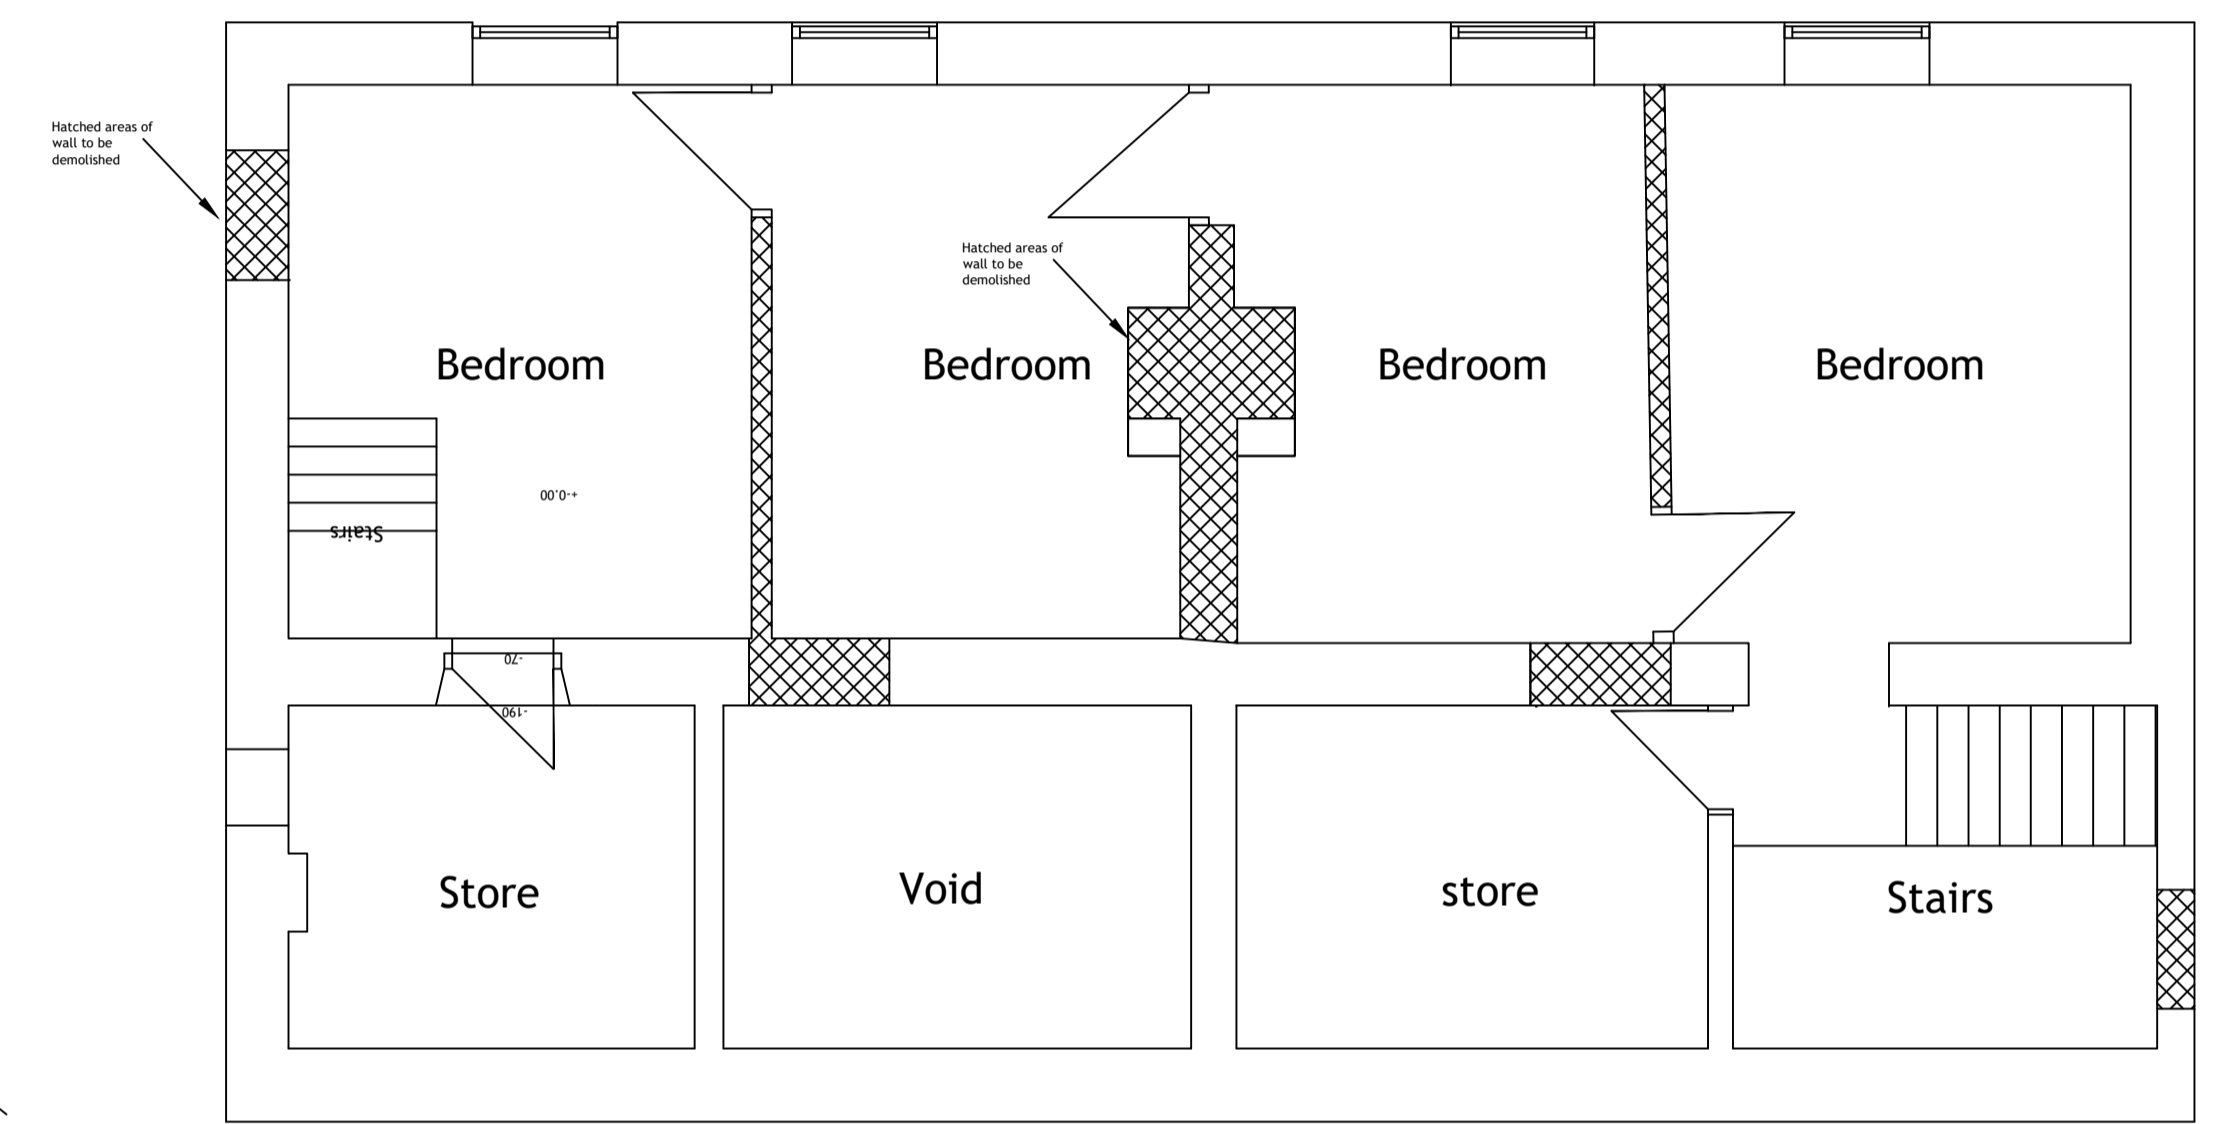

Existing Ground Floor Plan

Existing First Floor Plan

Boundary

Rev	Date	Description
01	27.02.23	Front door amended

Site Address: Potsford Cottage,
Northwold Road, Methwold,
Norfolk, IP26 4PF
Client: T Betts and S Parr
Drawing Title: Existing Layout