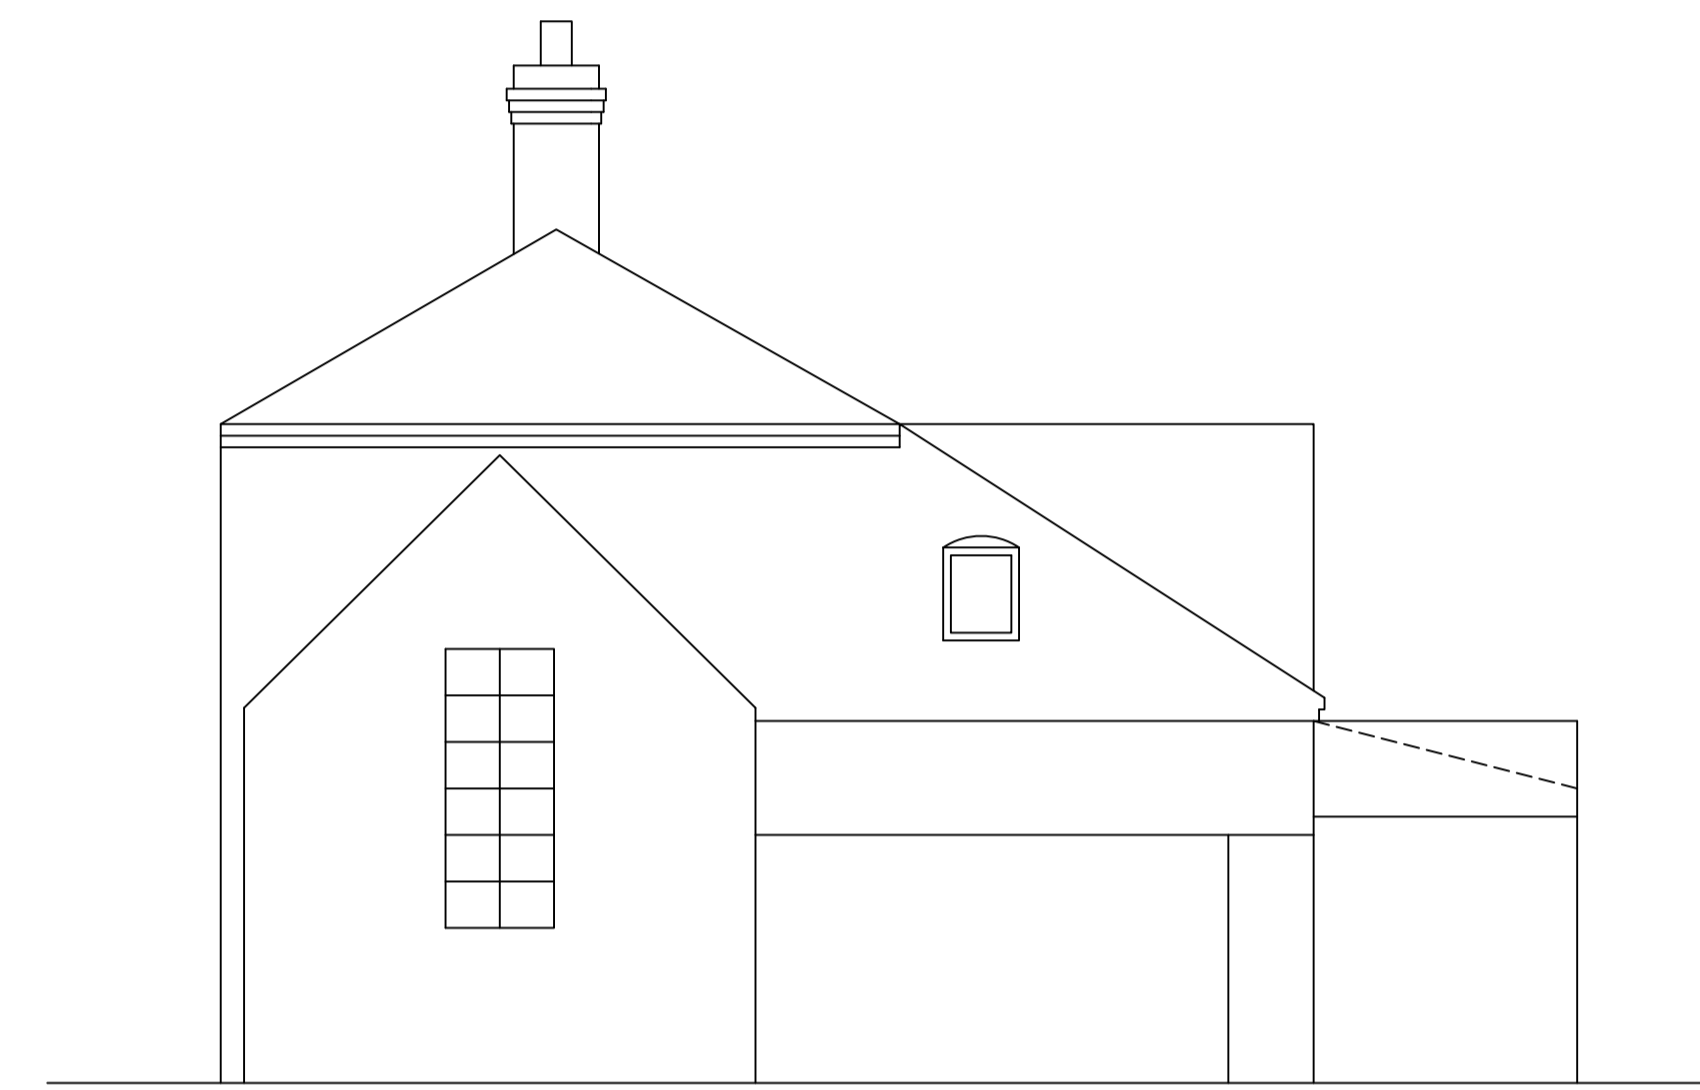

Existing Front Elevation

Existing Side Elevation

Existing Rear Elevation

Existing Side Elevation

01		
Rev	Date	Description

Site Address: Potsford Cottage,
Northwold Road, Methwold,
Norfolk, IP26 4PF

Client: T Belts and S Parr

Drawing Title: Existing Elevations

Date: Dec 22

Scale: 1:50

Drg No:SSC2204.002