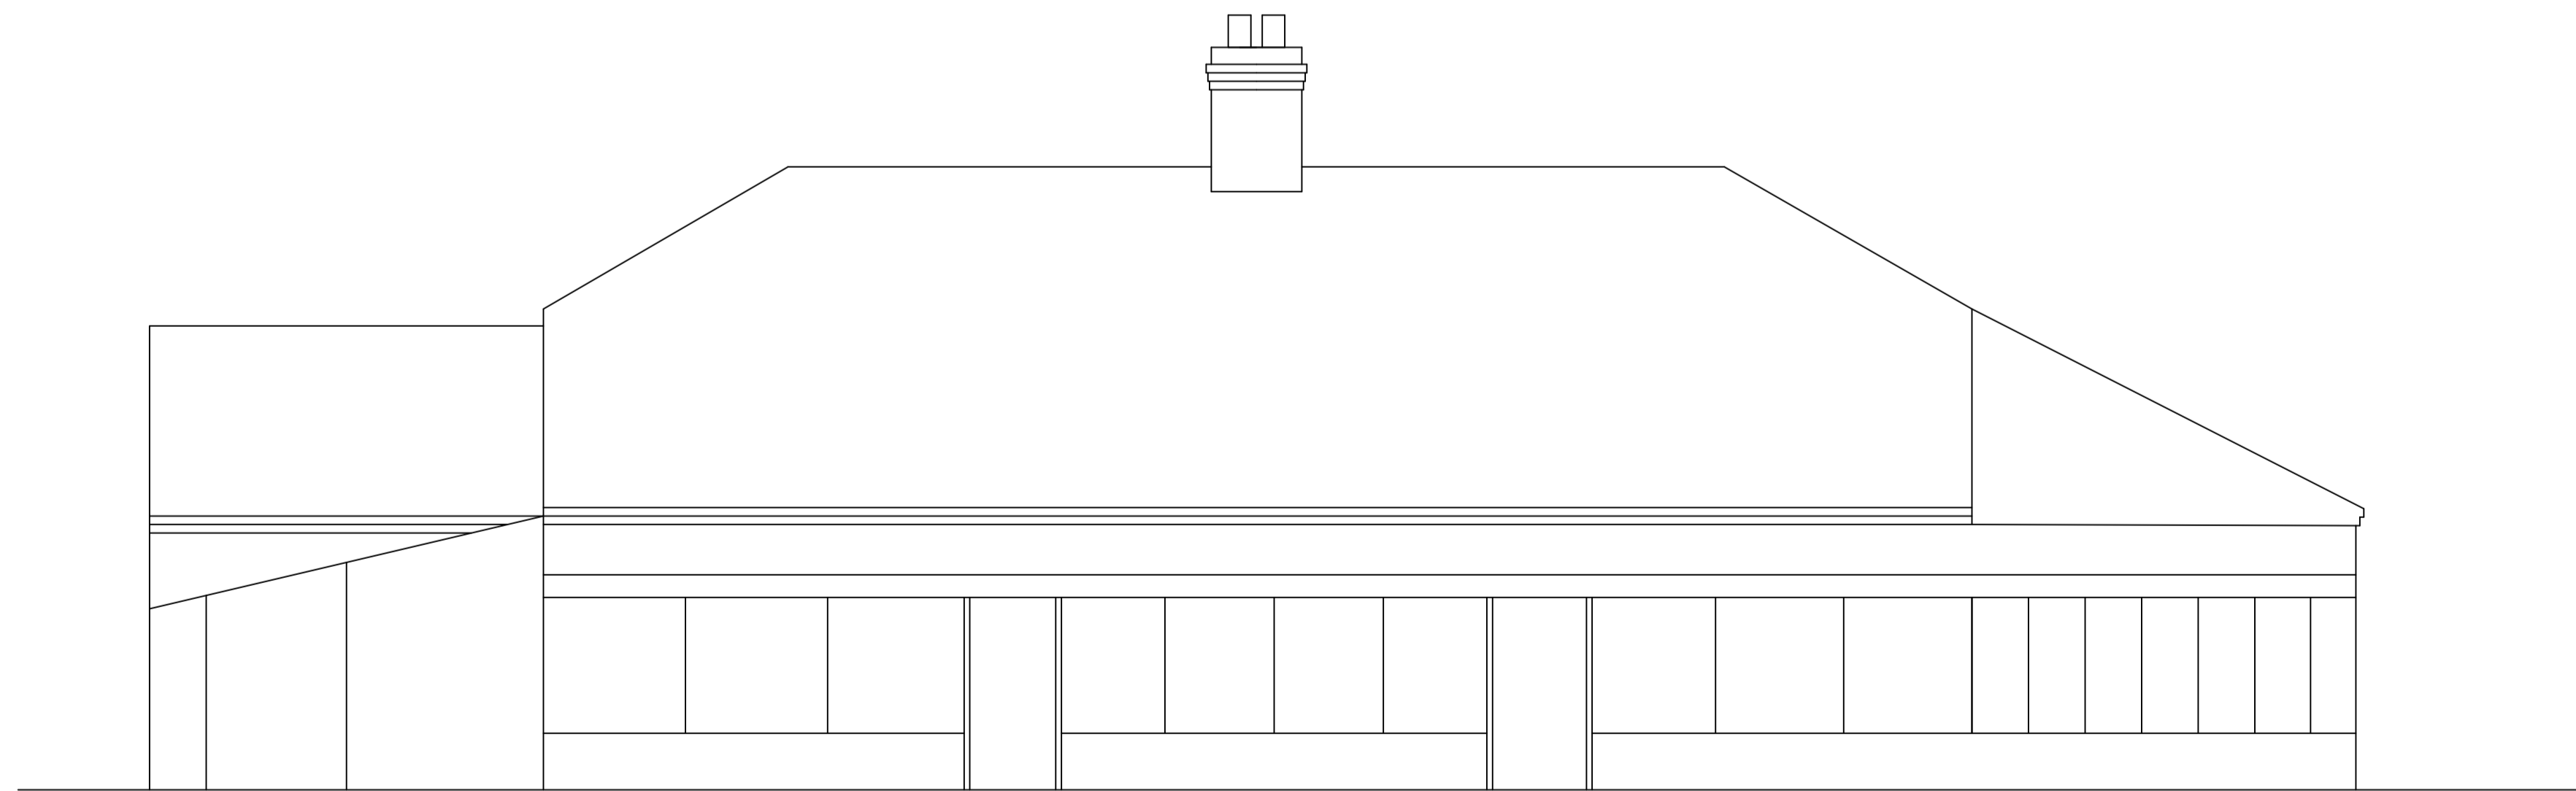

Existing Front Elevation

Existing Side Elevation

Existing Rear Elevation

Existing Side Elevation

01		
Rev	Date	Description

Site Address: Potsford Cottage,
Northwold Road, Methwold,
Norfolk, IP26 4PF

Client: T Belts and S Parr

Drawing Title: Existing Elevations

Date: Dec 22

Scale: 1:50

Drg No:SSC2204.002