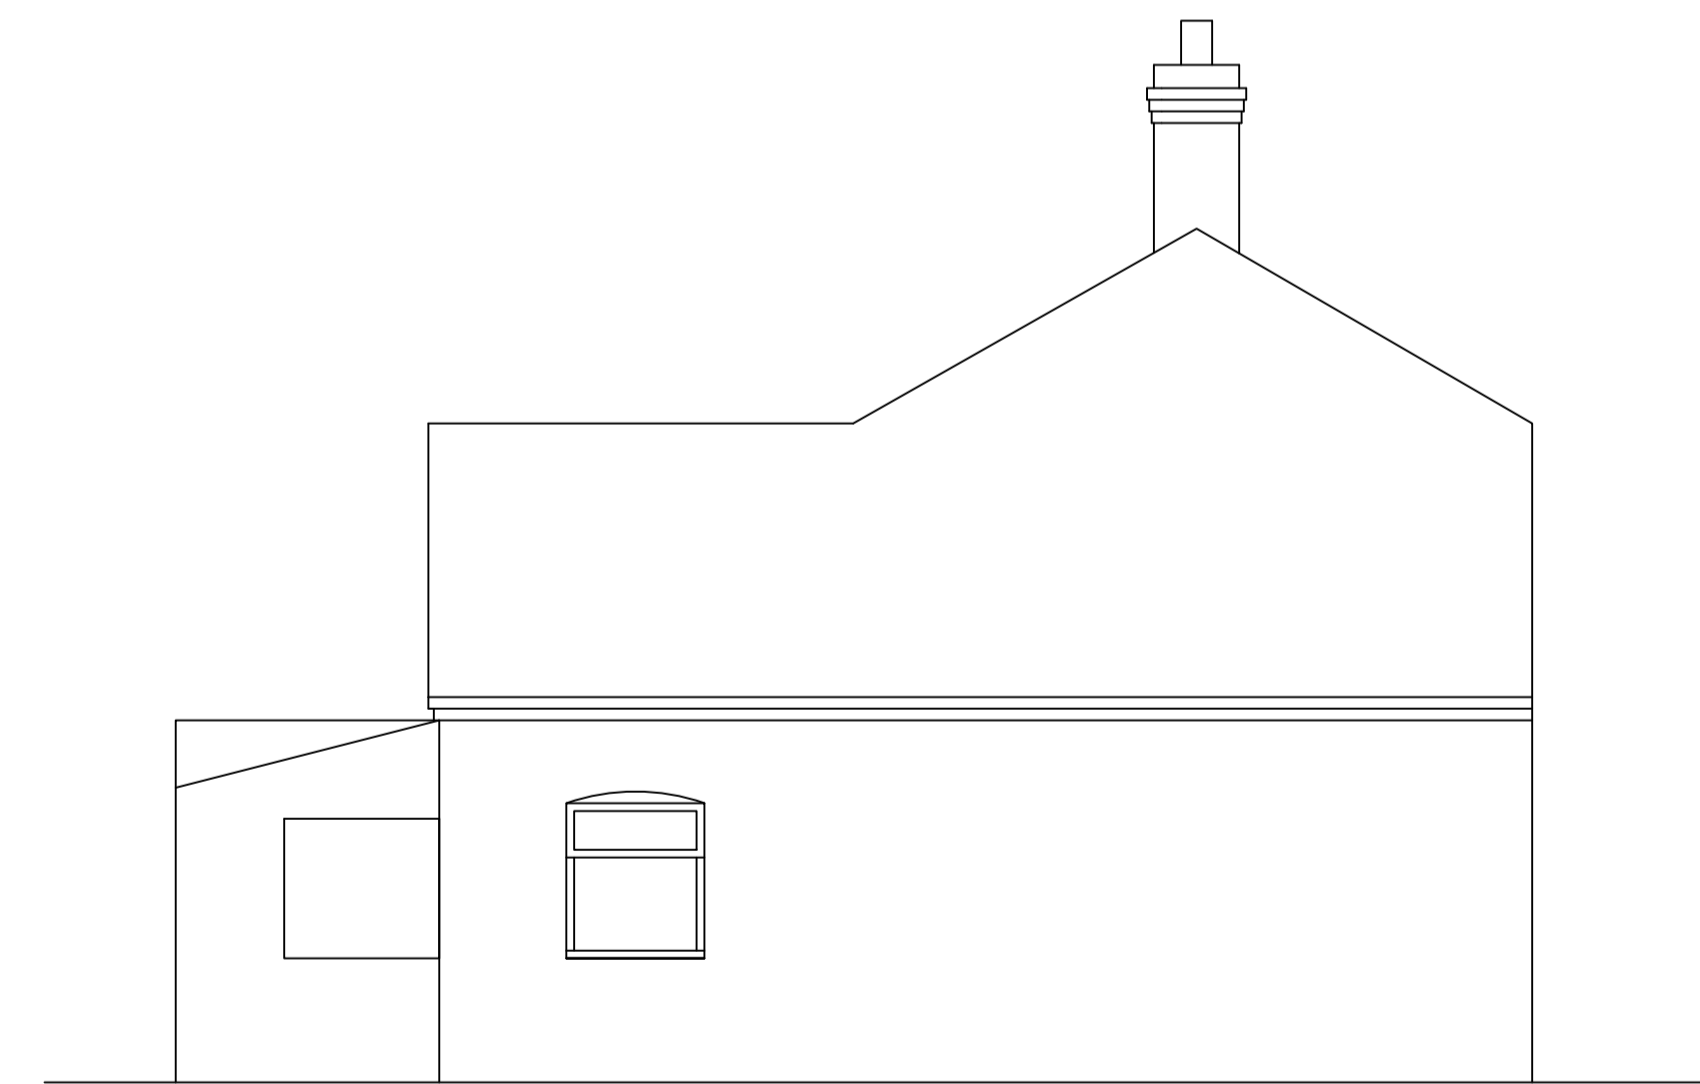

Existing Front Elevation

Existing Side Elevation

Existing Rear Elevation

Existing Side Elevation

01		
Rev	Date	Description

Site Address: Potsford Cottage,
Northwold Road, Methwold,
Norfolk, IP26 4PF

Client: T Belts and S Parr

Drawing Title: Existing Elevations

Date: Dec 22

Scale: 1:50

Drg No:SSC2204.002