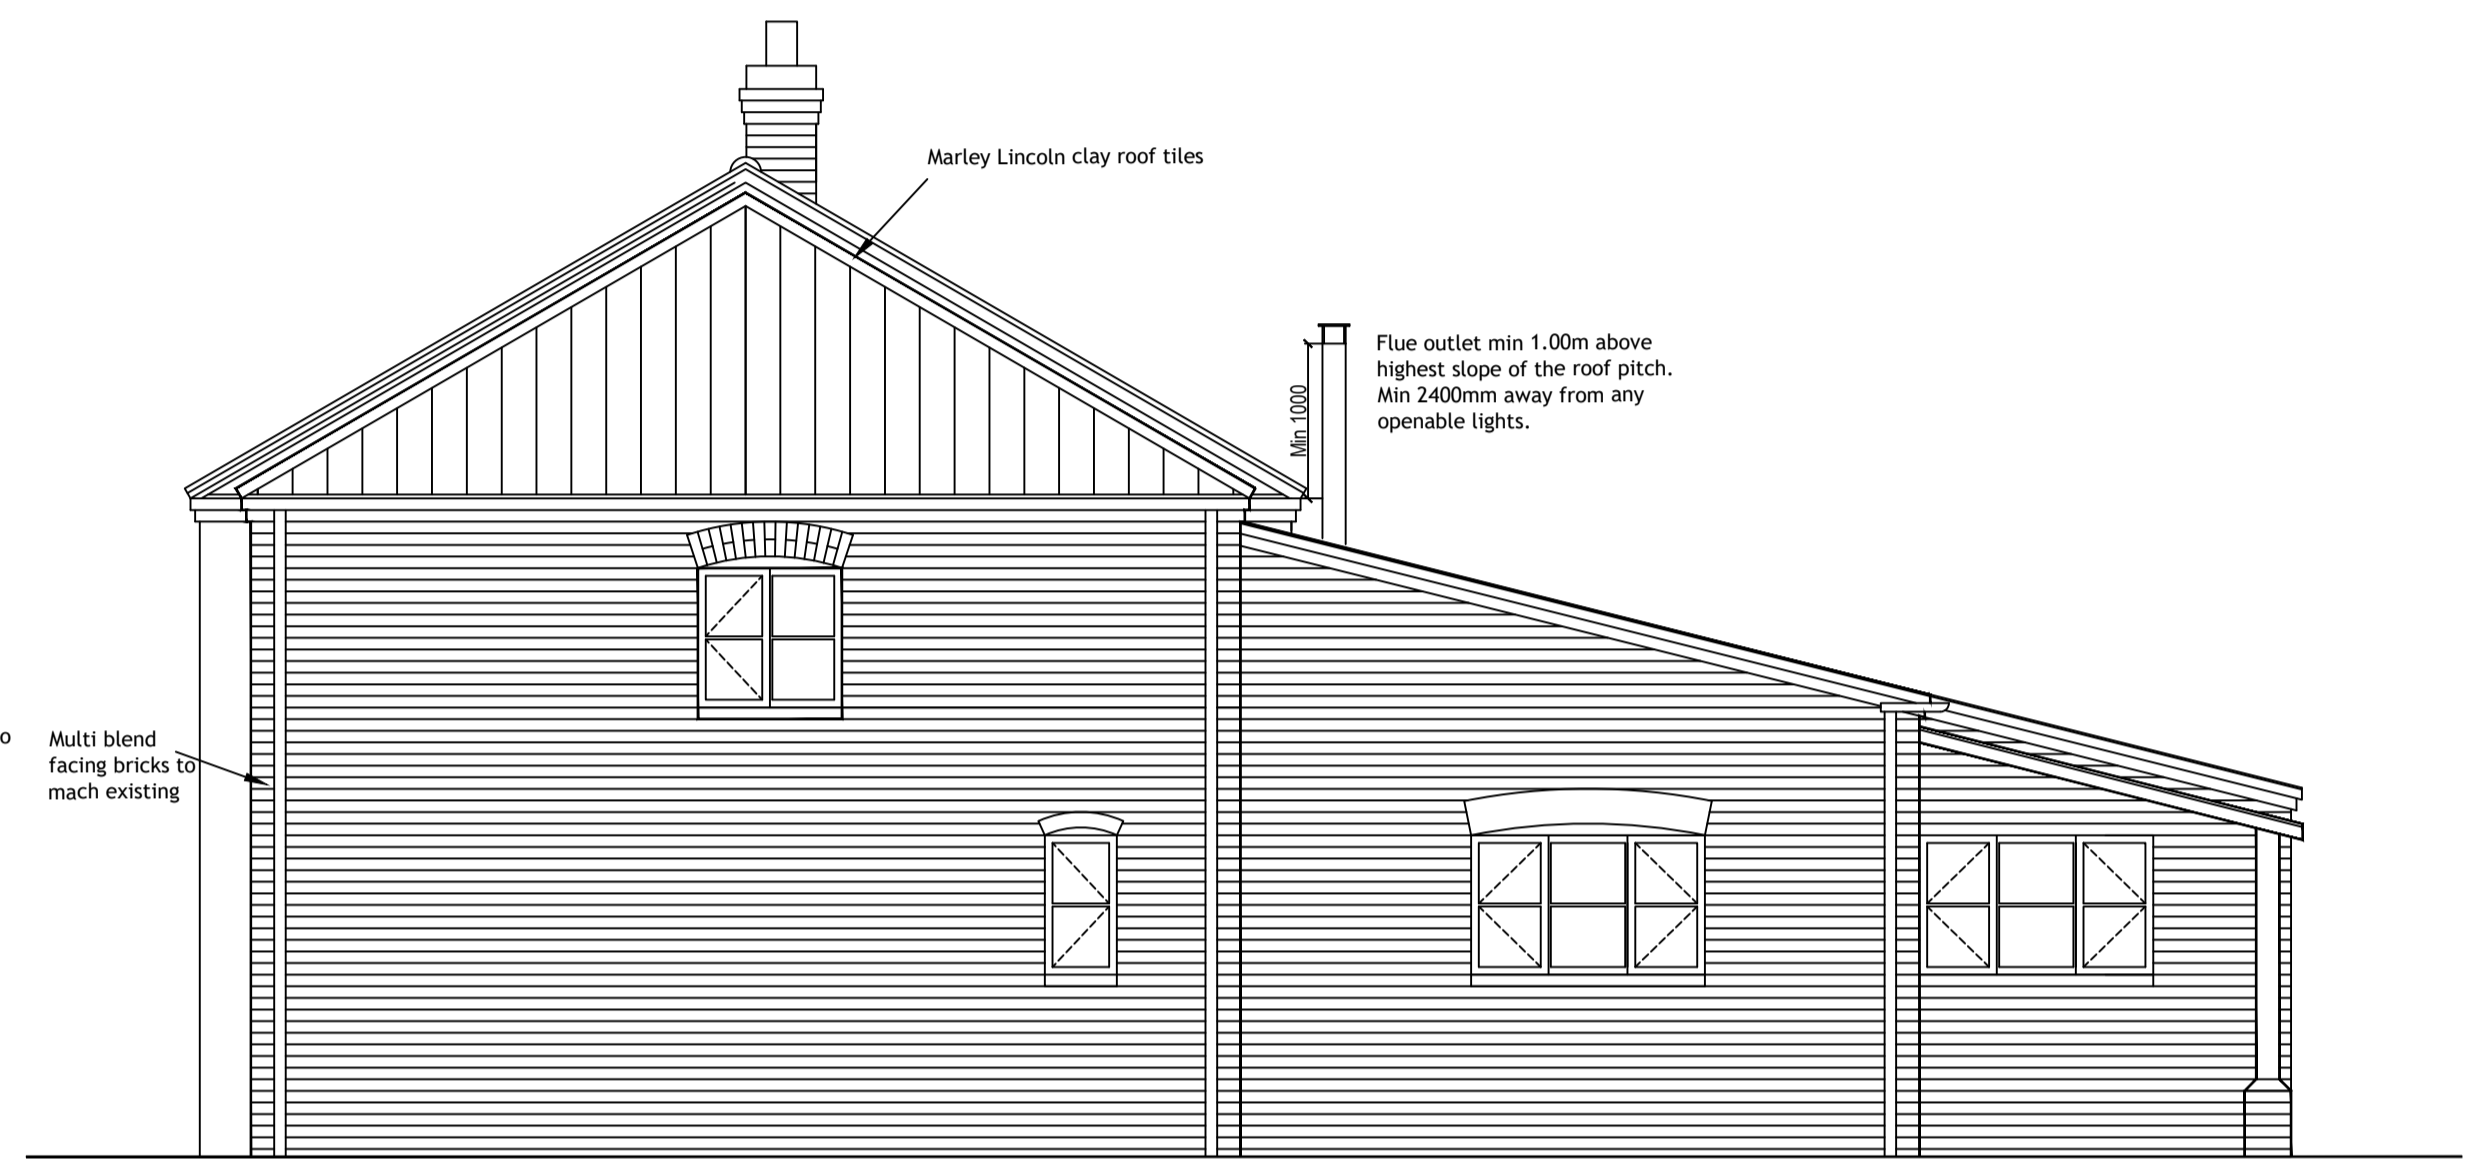

Proposed Front Elevation

Proposed Side Elevation

Proposed Rear Elevation

Proposed Side Elevation

| 01 | | |
|-----|------|-------------|
| Rev | Date | Description |

Site Address: Potsford Cottage,
Northwold Road, Methwold,
Norfolk, IP26 4PF

Client: T Betts and S Parr

Drawing Title: Proposed Elevations

Date: Dec 22

Scale: 1:50

Drg No:SSC2204.005