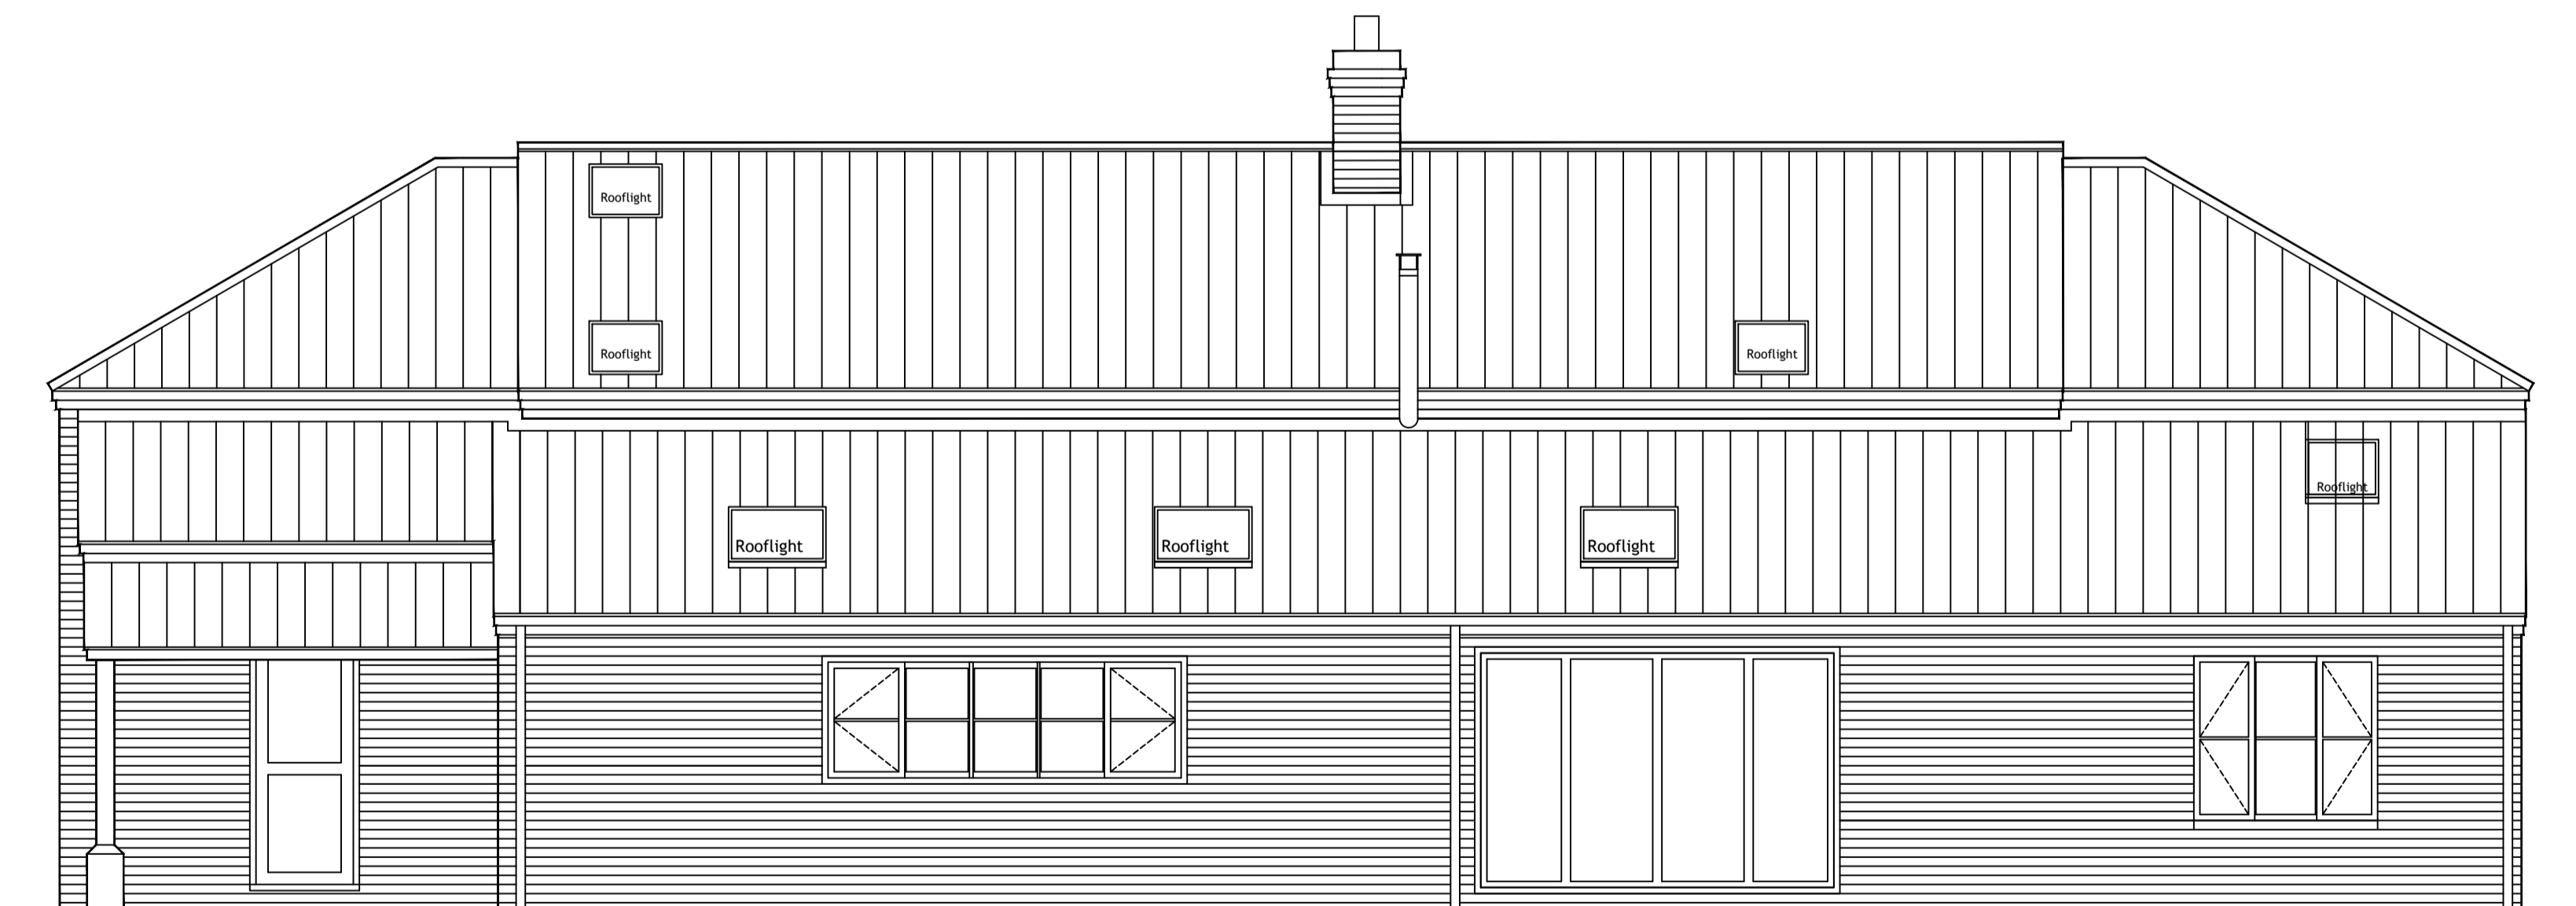

Proposed Front Elevation

Proposed Side Elevation

Proposed Rear Elevation

Proposed Side Elevation

| 01 | | |
|-----|------|-------------|
| Rev | Date | Description |

Site Address: Potsford Cottage,
Northwold Road, Methwold,
Norfolk, IP26 4PF

Client: T Betts and S Parr

Drawing Title: Proposed Elevations

Date: Dec 22

Scale: 1:50

Drg No:SSC2204.005