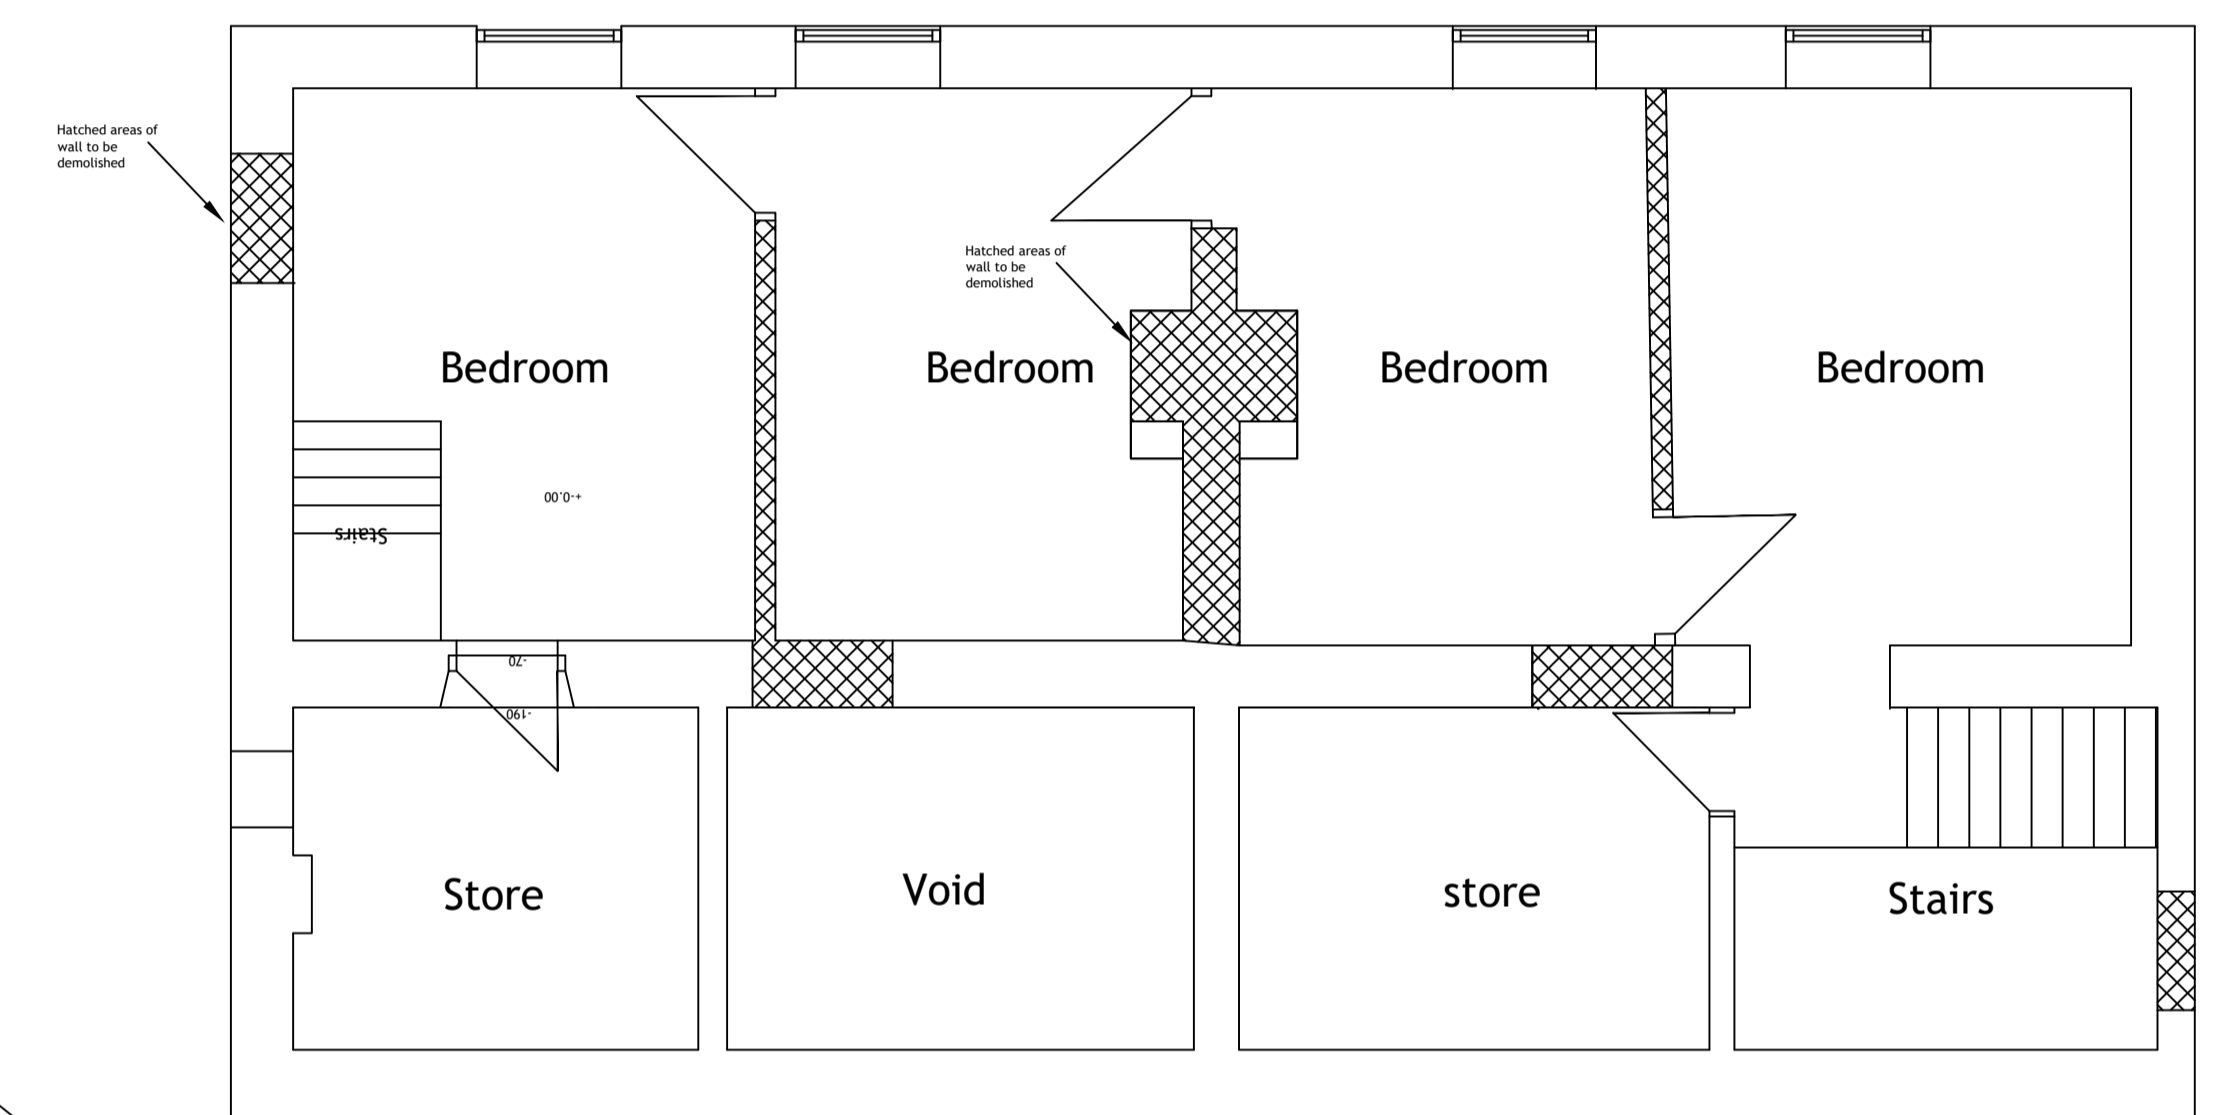

Existing Ground Floor Plan

Existing First Floor Plan

Boundary

01		
Rev	Date	Description

Site Address: Potsford Cottage,
Northwold Road, Methwold,
Norfolk, IP26 4PF

Client: T Betts and S Parr

Drawing Title: Existing Layout

Date: Dec 22

Scale: 1:50

Drg No:SSC2204.001