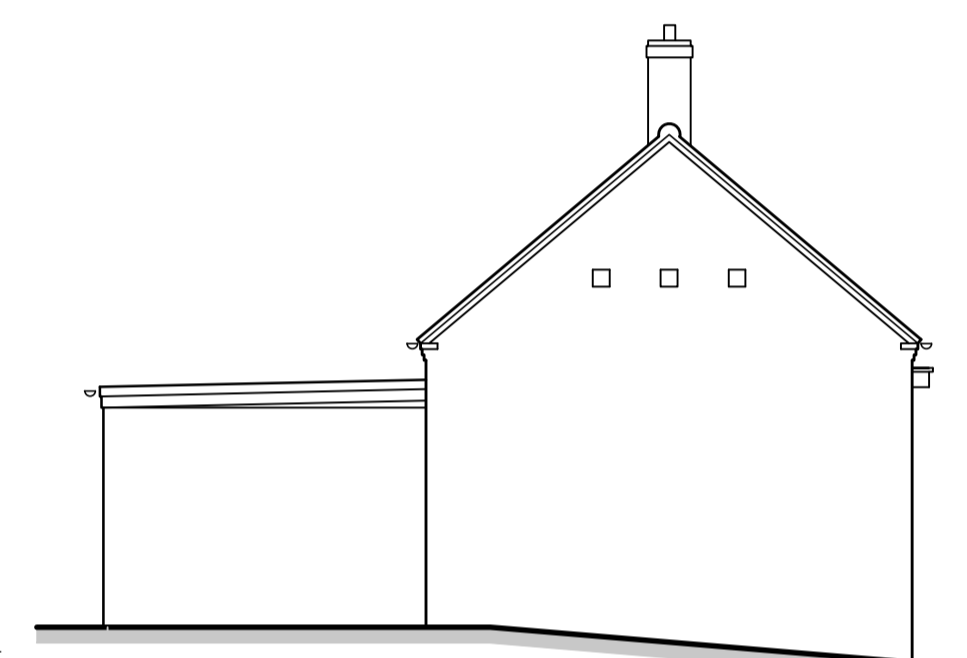

South West Elevation 1:100

South East Elevation

North East Elevation

North West Elevation

Section A-A 1:50

Section B-B

Location Plan 1:1250

Part Site Plan 1:200

Date:	Revision:	Description:
 VERTEX ARCHITECTURE		
<small>Info@vertexarchitecture.co.uk www.vertexarchitecture.co.uk 2 - 3 Northgate Precinct, Hunstanton, Norfolk PE36 4EA Tel: 01485 532286 St. Georges Works, 51 Collegate, Norwich, Norfolk NR3 1DD Tel: 01603 576466</small>		
Project: The Old White Horse, Station Road, East Rudham, Norfolk, PE31 8RB		
Subject: Extension & Alterations to Dwelling Existing Elevations, Sections & Site		
Date:	Scale:	
October 2022	1:50, 1:100 1:200 & 1:1250 @ A1	
Project No.:	Drawing No.:	Revision:
22160	02	