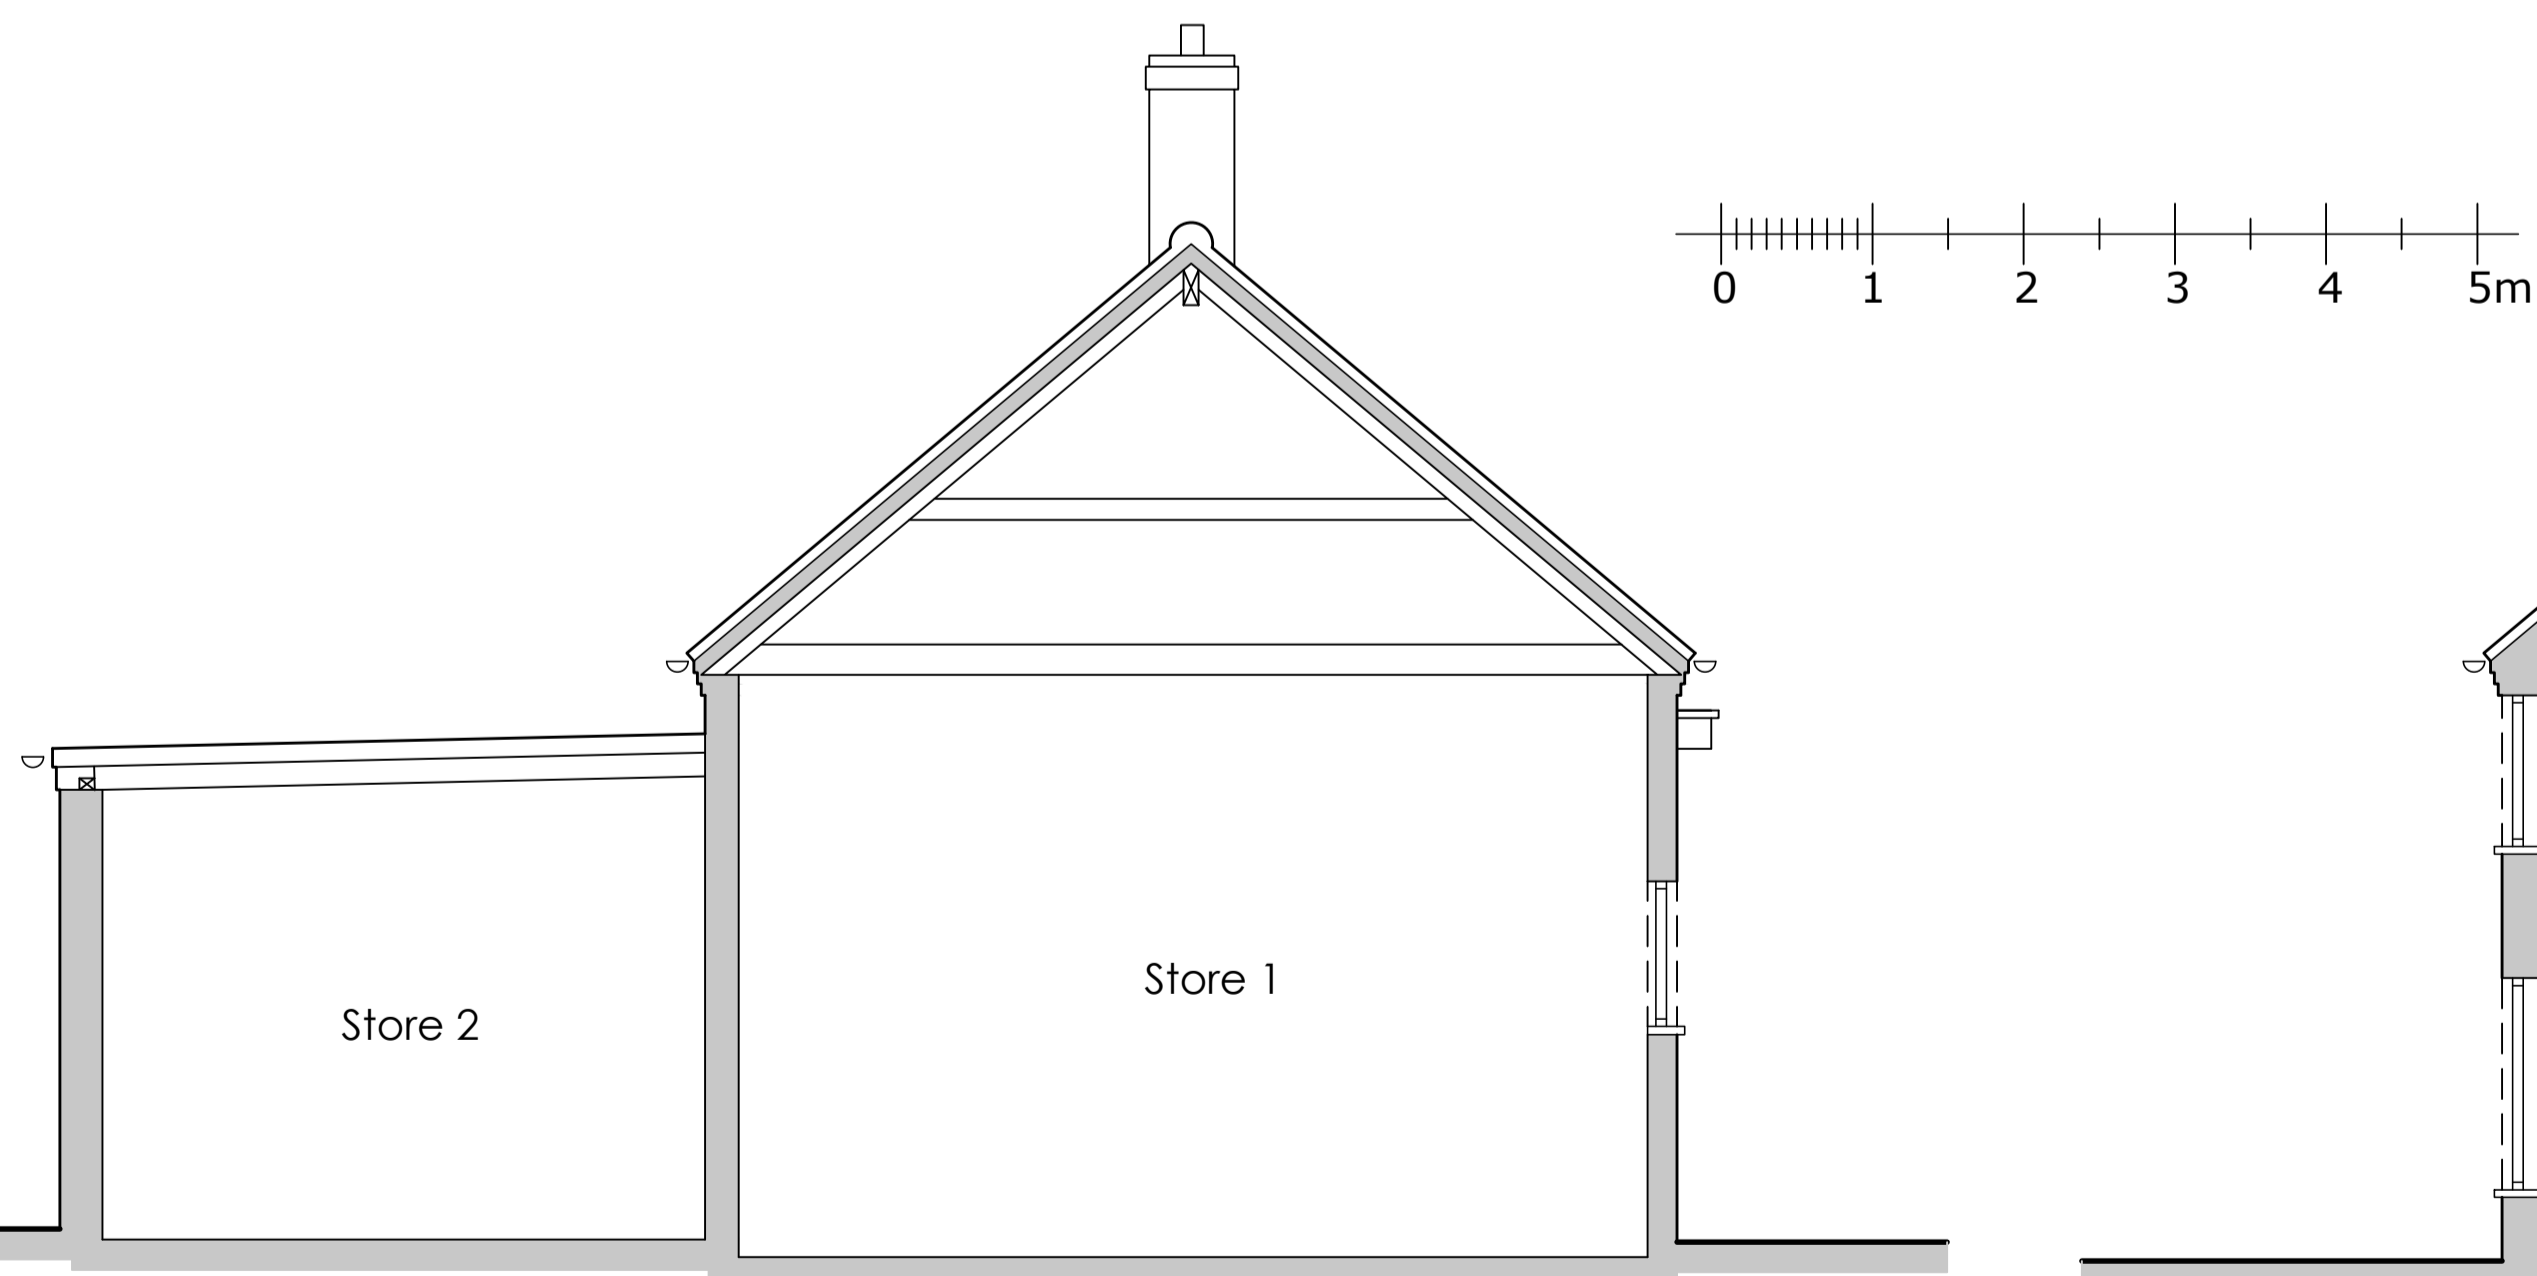

South West Elevation 1:100

South East Elevation

North East Elevation

North West Elevation

Section A-A 1:50

Section B-B

Location Plan 1:1250

Part Site Plan 1:200

Date:	Revision:	Description:
 VERTEX ARCHITECTURE		
<small>Info@vertexarchitecture.co.uk www.vertexarchitecture.co.uk 2 - 3 Northgate Precinct, Hunstanton, Norfolk PE36 4EA Tel: 01485 532286 St. Georges Works, 51 Collegate, Norwich, Norfolk NR3 1DD Tel: 01603 576466</small>		
Project: The Old White Horse, Station Road, East Rudham, Norfolk, PE31 8RB		
Subject: Extension & Alterations to Dwelling Existing Elevations, Sections & Site		
Date:	Scale:	
October 2022	1:50, 1:100 1:200 & 1:1250 @ A1	
Project No.:	Drawing No.:	Revision:
22160	02	