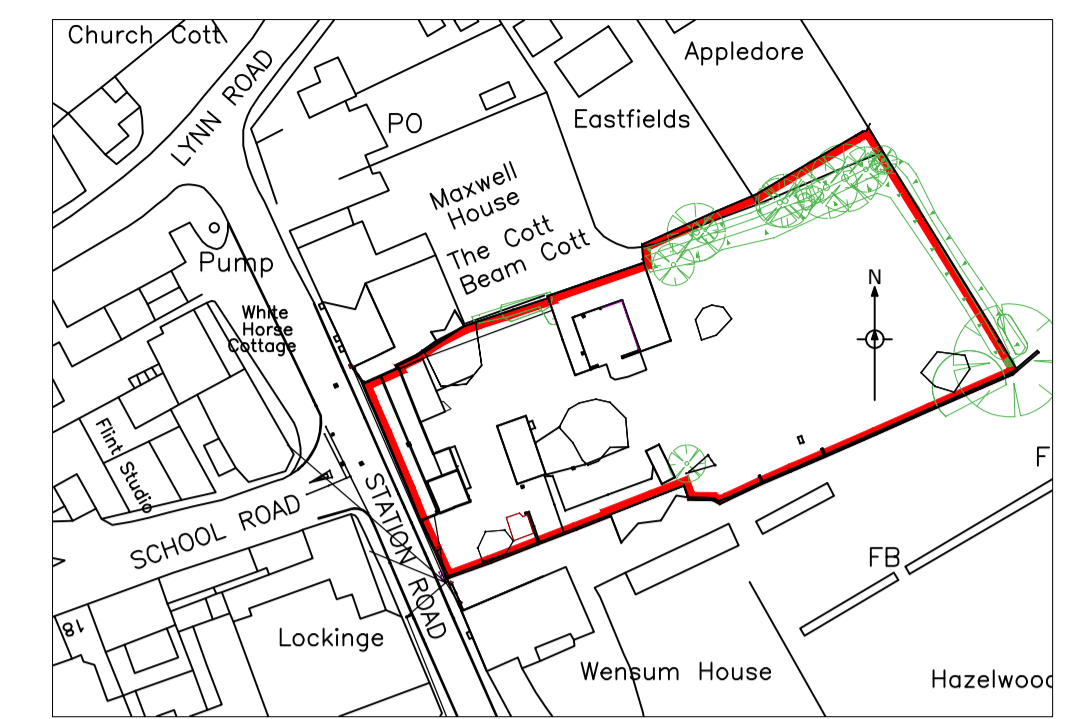

South West Elevation 1:100

South East Elevation

North East Elevation

North West Elevation

Section A-A 1:50

Section B-B

Location Plan 1:1250

Part Site Plan 1:200

Date:	Revision:	Description:
 VERTEX ARCHITECTURE		
<small>Info@vertexarchitecture.co.uk www.vertexarchitecture.co.uk 2 - 3 Northgate Precinct, Hunstanton, Norfolk PE36 4EA Tel: 01485 532286 St. Georges Works, 51 Collegate, Norwich, Norfolk NR3 1DD Tel: 01603 576466</small>		
Project: The Old White Horse, Station Road, East Rudham, Norfolk, PE31 8RB		
Subject: Extension & Alterations to Dwelling Existing Elevations, Sections & Site		
Date:	Scale:	
October 2022	1:50, 1:100 1:200 & 1:1250 @ A1	
Project No.:	Drawing No.:	Revision:
22160	02	