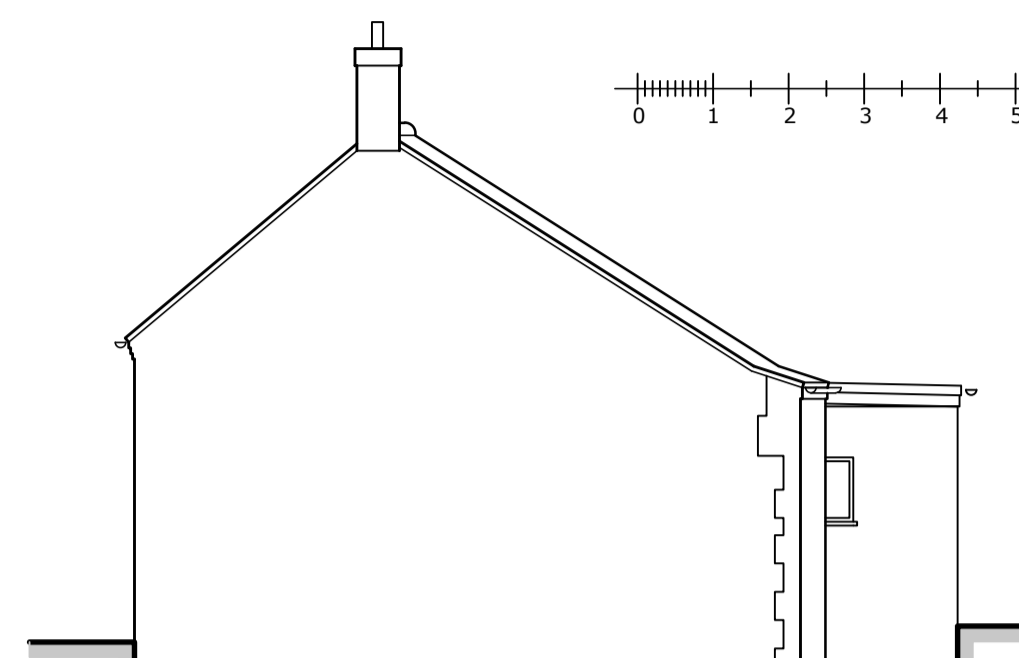

South West Elevation 1:100

South East Elevation

North East Elevation

North West Elevation

Section A-A 1:50

Section B-B

Location Plan 1:1250

Part Site Plan 1:200

Date:	Revision:	Description:
 VERTEX ARCHITECTURE		
<small>Info@vertexarchitecture.co.uk www.vertexarchitecture.co.uk 2 - 3 Northgate Precinct, Hunstanton, Norfolk PE36 4EA Tel: 01485 532286 St. Georges Works, 51 Collegate, Norwich, Norfolk NR3 1DD Tel: 01603 576466</small>		
Project: The Old White Horse, Station Road, East Rudham, Norfolk, PE31 8RB		
Subject: Extension & Alterations to Dwelling Existing Elevations, Sections & Site		
Date:	Scale:	
October 2022	1:50, 1:100 1:200 & 1:1250 @ A1	
Project No.:	Drawing No.:	Revision:
22160	02	