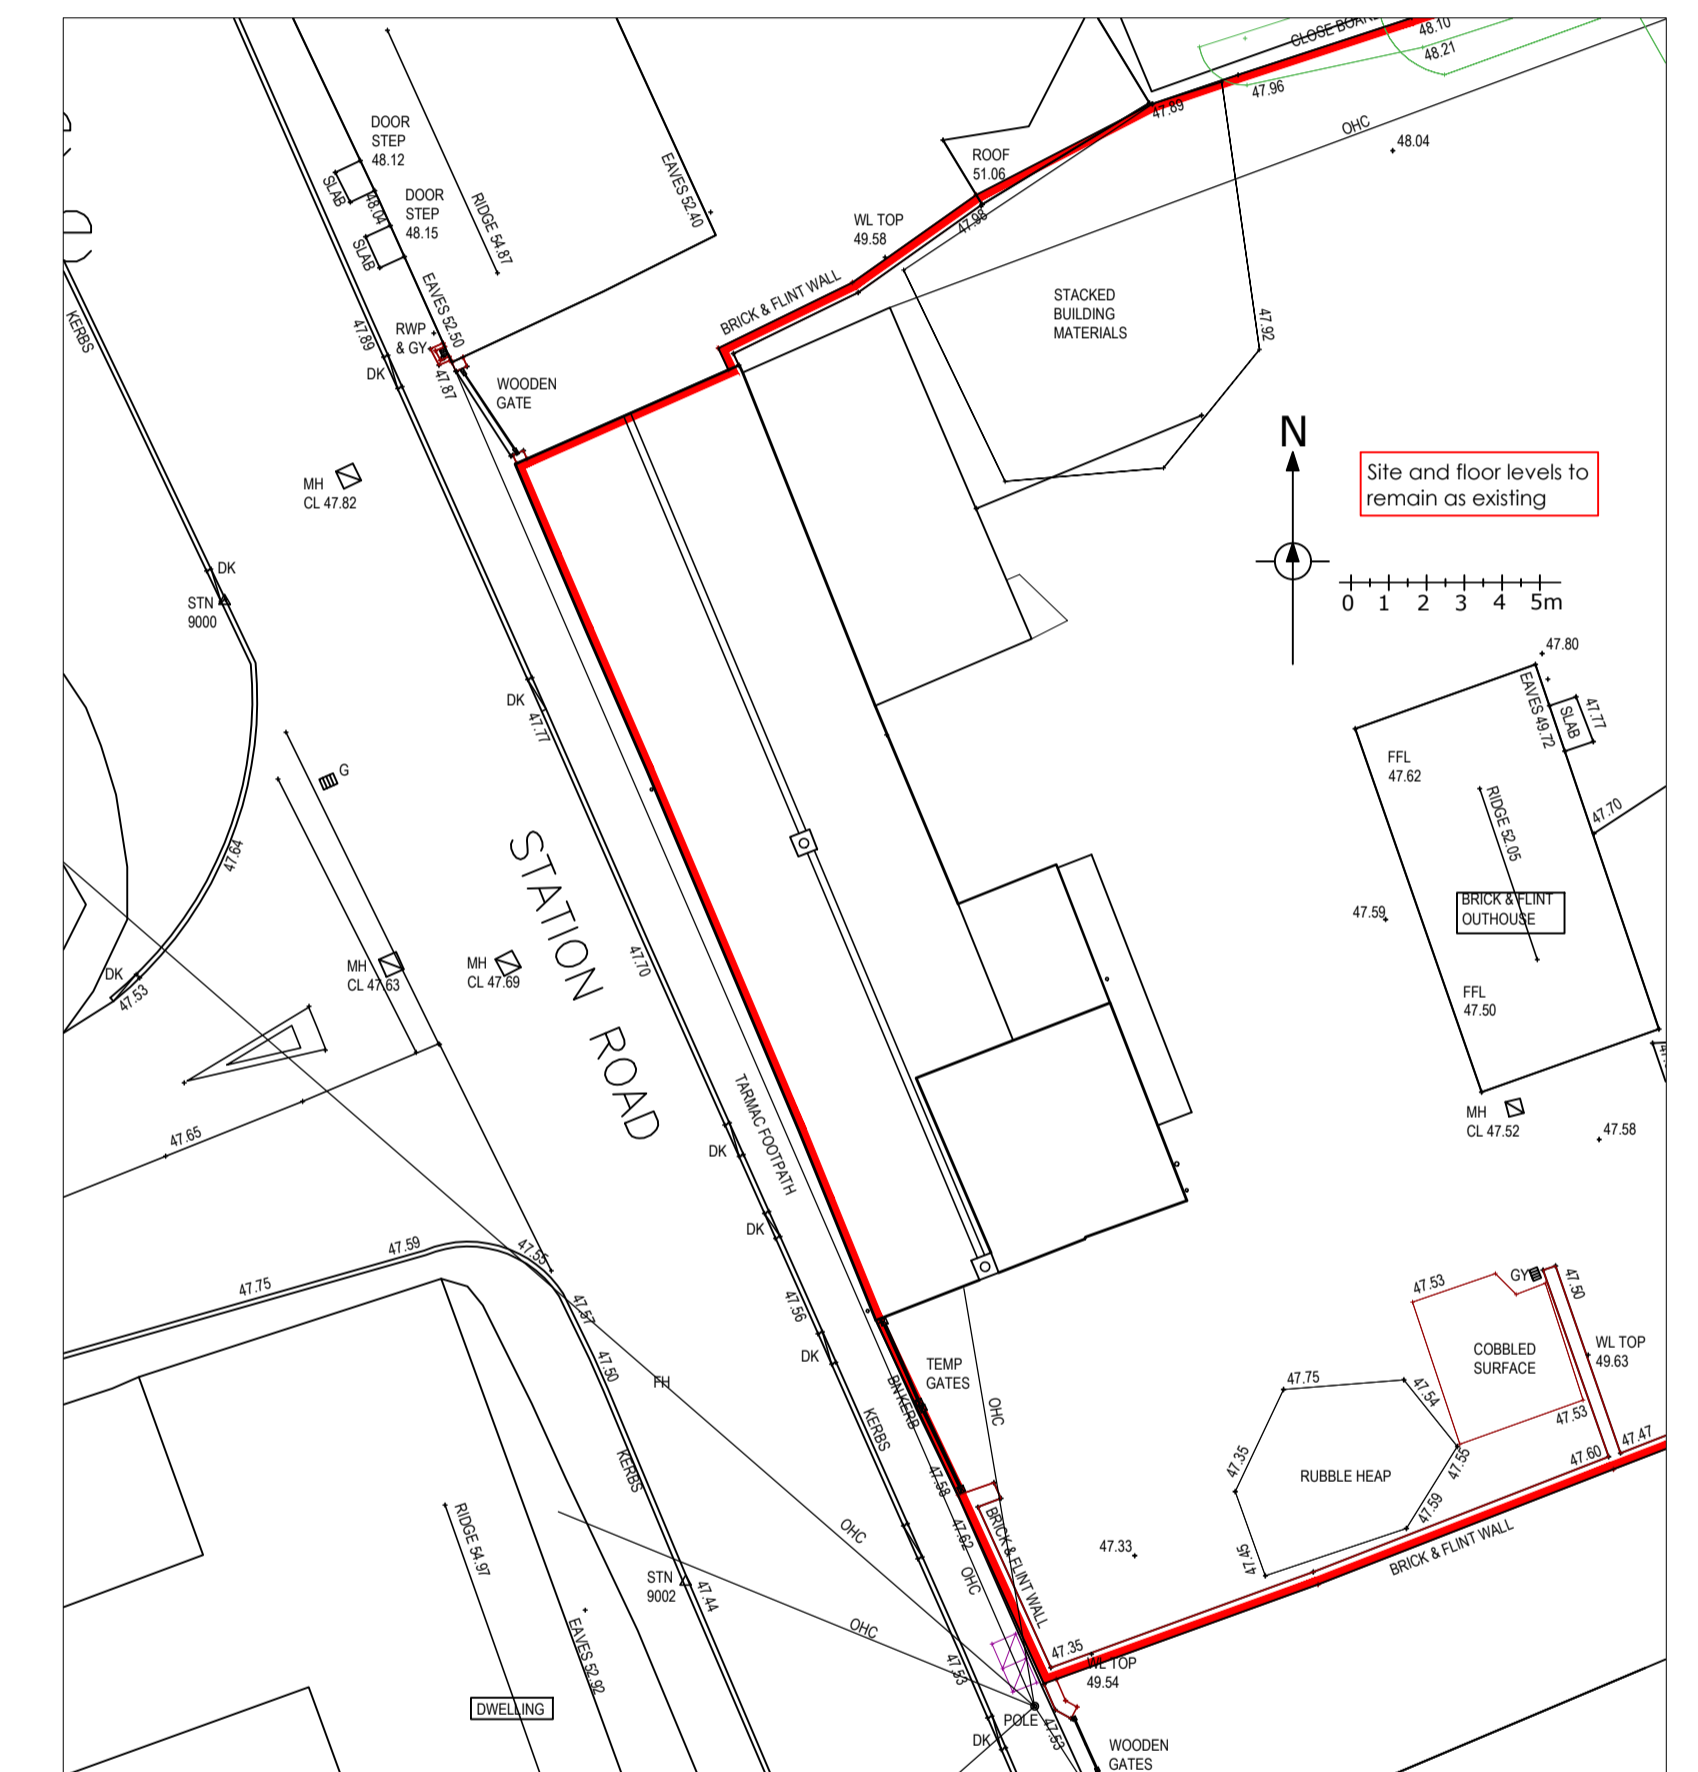

South West Elevation 1:100

South East Elevation

North East Elevation

North West Elevation

Section A-A 1:50

Section B-B

Location Plan 1:1250

Part Site Plan 1:200

Date:	Revision:	Description:
 VERTEX ARCHITECTURE		
<small>Info@vertexarchitecture.co.uk www.vertexarchitecture.co.uk 2 - 3 Northgate Precinct, Hunstanton, Norfolk PE36 4EA Tel: 01485 532286 St. Georges Works, 51 Collegate, Norwich, Norfolk NR3 1DD Tel: 01603 576466</small>		
Project: The Old White Horse, Station Road, East Rudham, Norfolk, PE31 8RB		
Subject: Extension & Alterations to Dwelling Existing Elevations, Sections & Site		
Date:	Scale:	
October 2022	1:50, 1:100 1:200 & 1:1250 @ A1	
Project No.:	Drawing No.:	Revision:
22160	02	