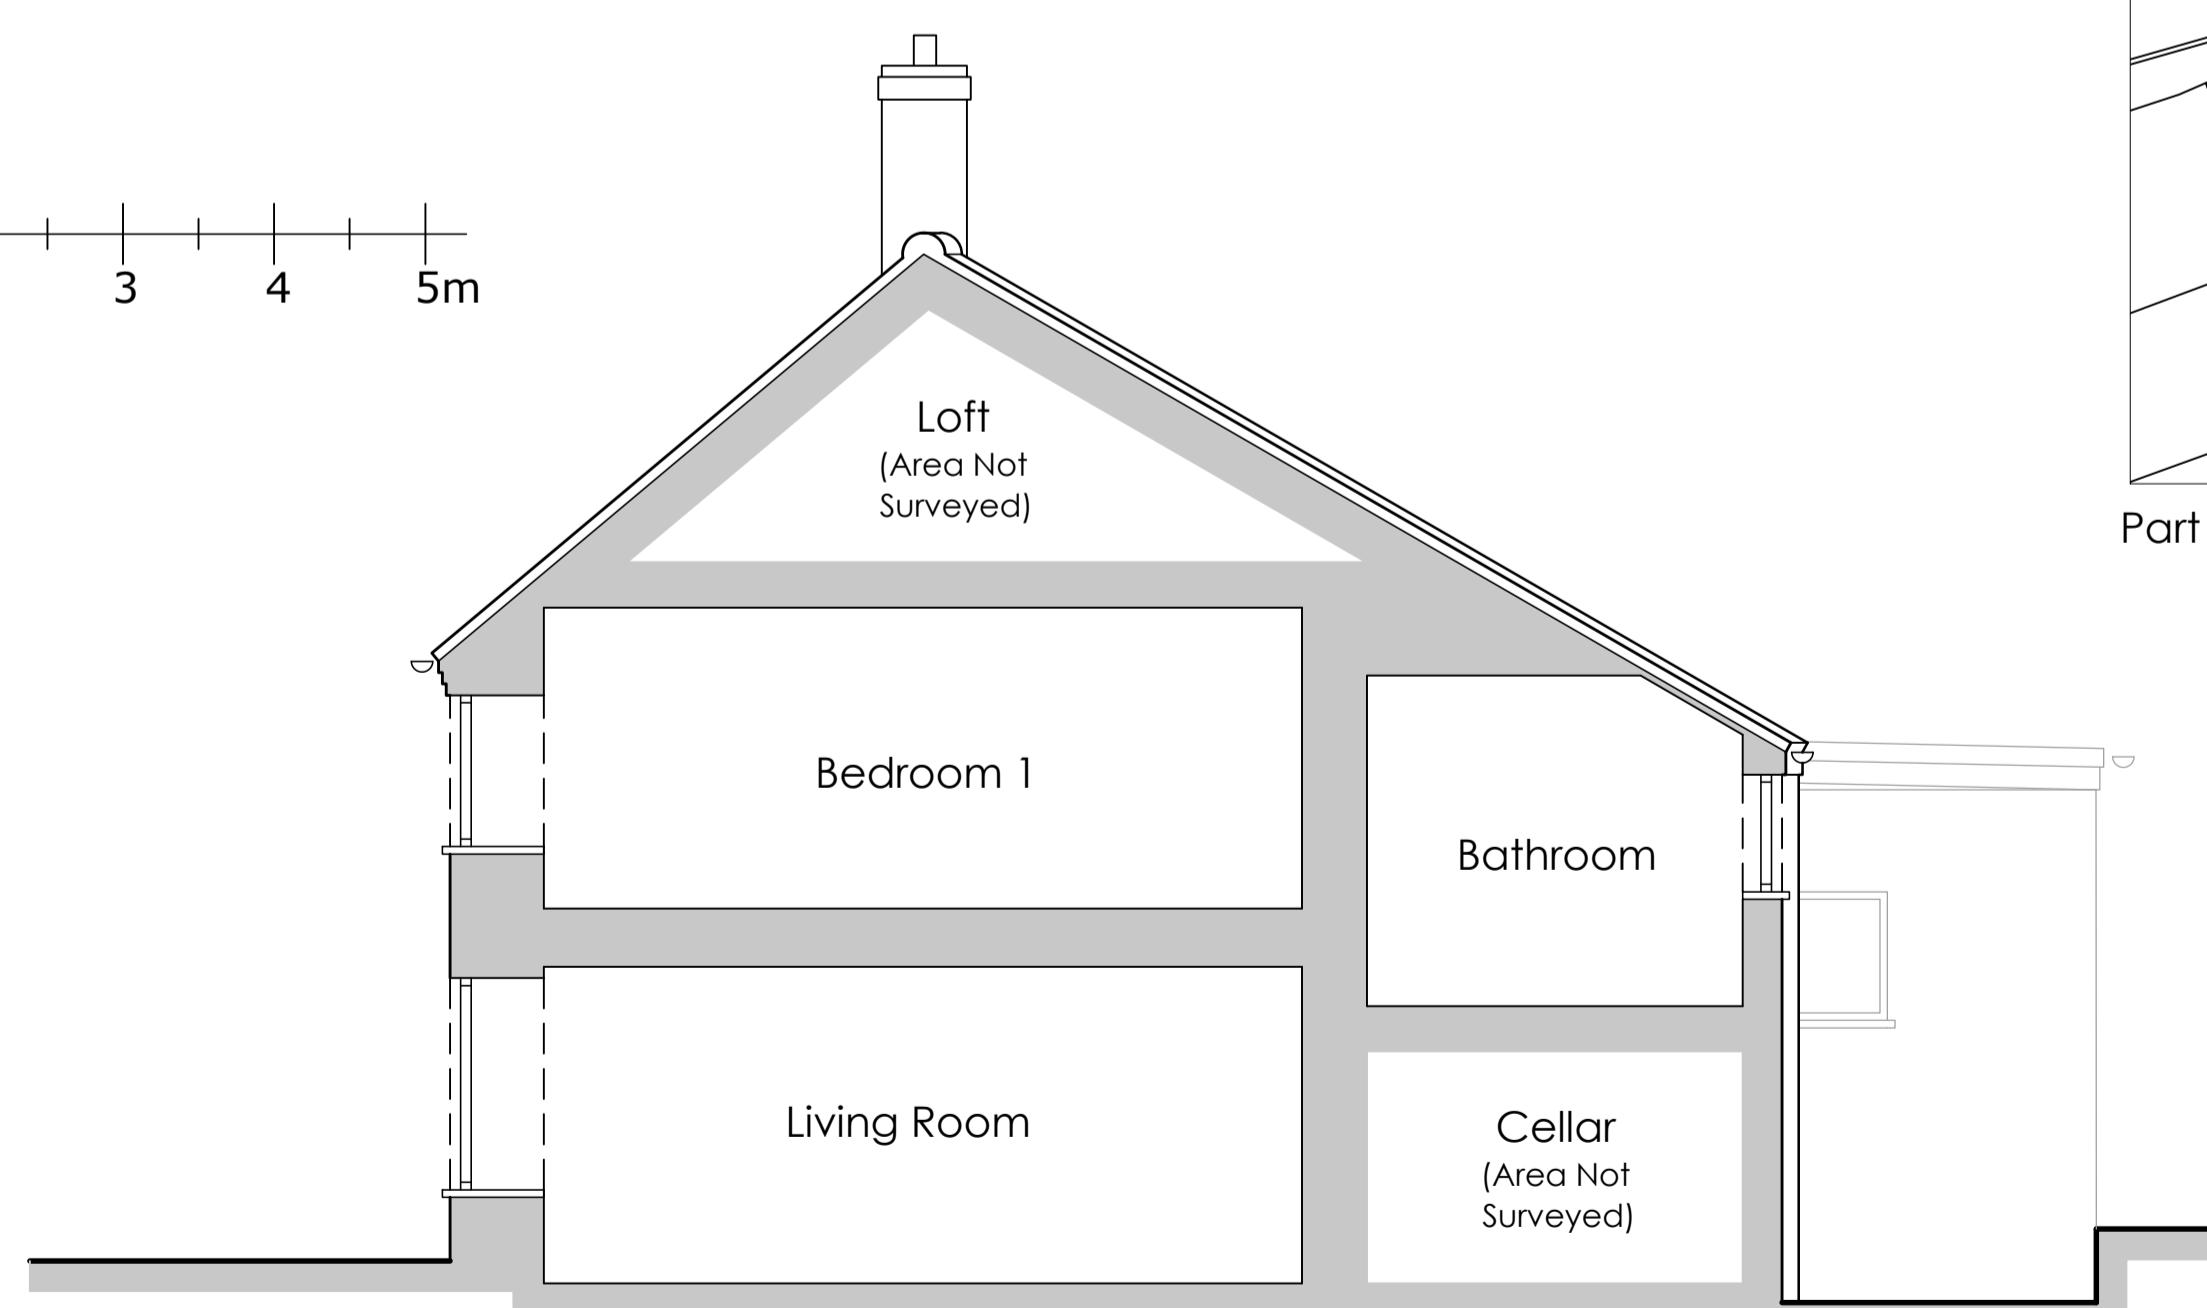

South West Elevation 1:100

South East Elevation

North East Elevation

North West Elevation

Section A-A 1:50

Section B-B

Location Plan 1:1250

Part Site Plan 1:200

Date:	Revision:	Description:
 VERTEX ARCHITECTURE		
<small>Info@vertexarchitecture.co.uk www.vertexarchitecture.co.uk 2 - 3 Northgate Precinct, Hunstanton, Norfolk PE36 4EA Tel: 01485 532286 St. Georges Works, 51 Collegate, Norwich, Norfolk NR3 1DD Tel: 01603 576466</small>		
Project: The Old White Horse, Station Road, East Rudham, Norfolk, PE31 8RB		
Subject: Extension & Alterations to Dwelling Existing Elevations, Sections & Site		
Date:	Scale:	
October 2022	1:50, 1:100 1:200 & 1:1250 @ A1	
Project No.:	Drawing No.:	Revision:
22160	02	