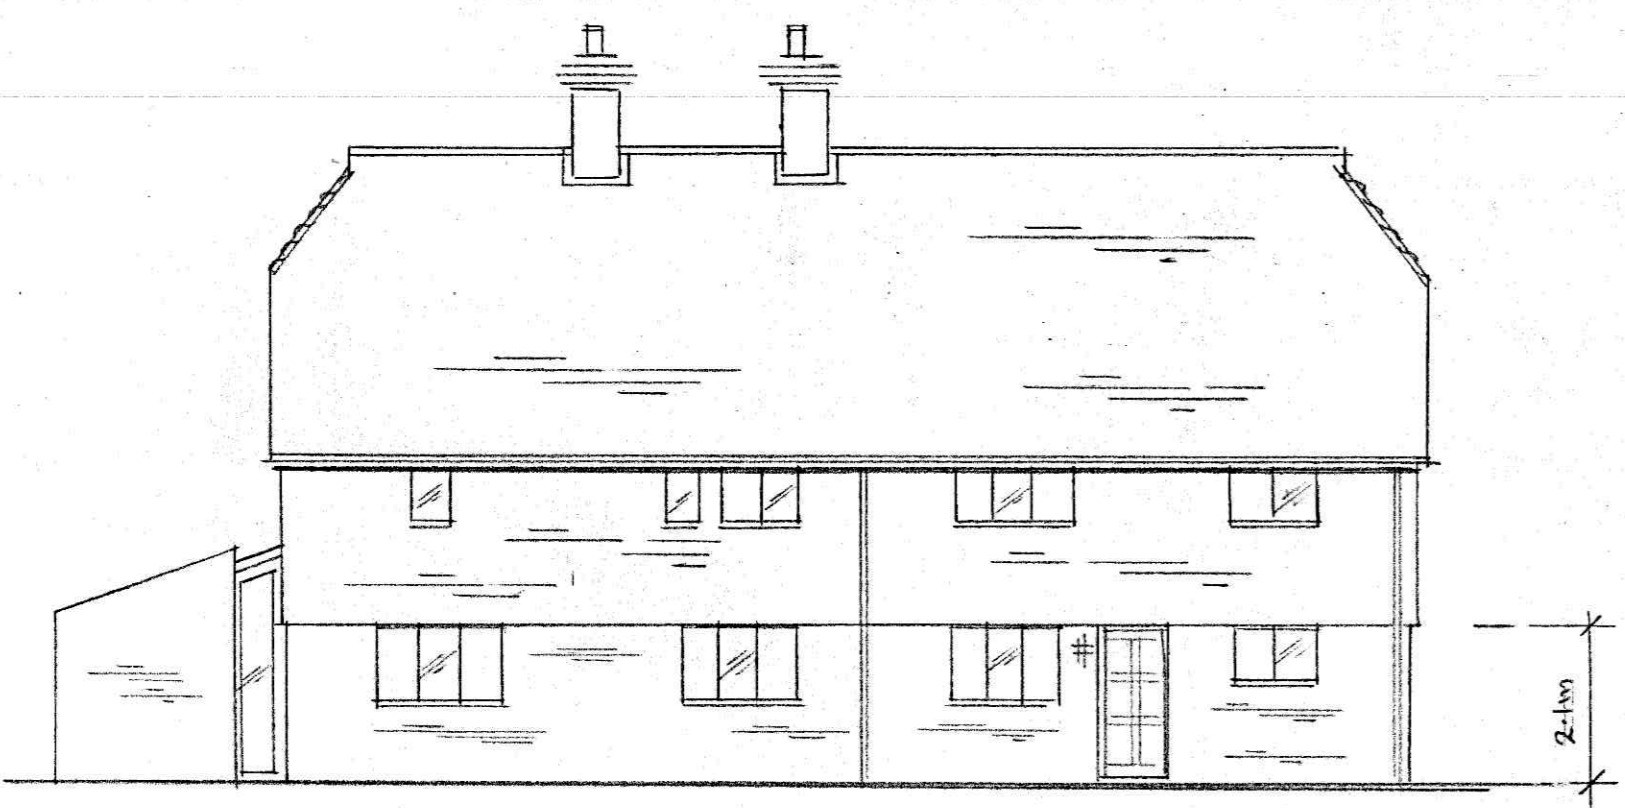

NORTH EAST

NORTH WEST

SOUTH WEST

SOUTH EAST

BLOCK PLAN

GROUND

FIRST

LOFT

A	Date	Revisions

© copyright
Wyatt Glass Architects
 harmonious designs
Chartered Architects
 Lime Tree House, 15 Lime Tree Walk
 Sevenoaks, Kent TN13 1YH
 T: 01732 746621
 E: info@wyattglass.co.uk
 www.wyattglass.co.uk

Client

Job Title
POND COTTAGE

Drawing Title
EXISTING

Scale 1:100 1:50

Date Feb '23 Drawn by

Dwg. No. 2301/01 Rev.