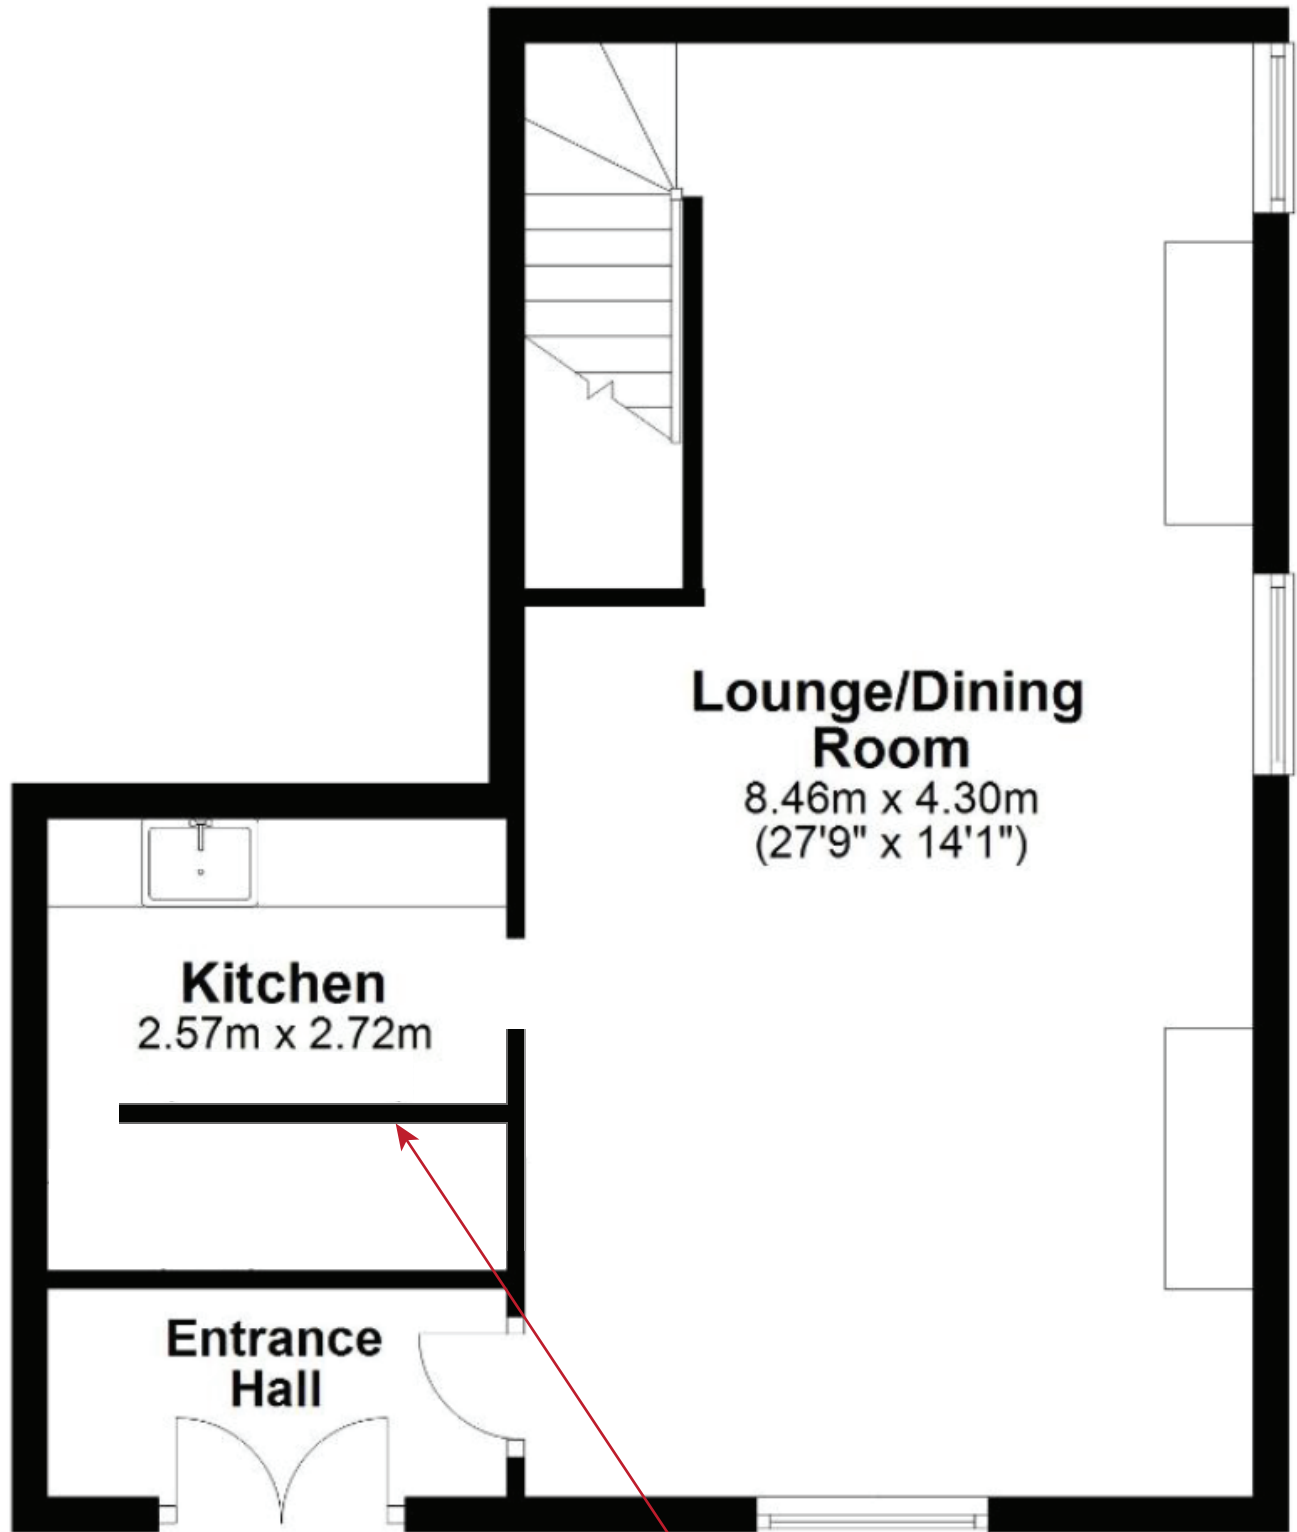

# Ground Floor

Approx. 47.1 sq. metres (507.1 sq. feet)

**THIS WALL WAS REMOVED TO OPEN THE KITCHEN UP**

**BEFORE**

**AFTER**