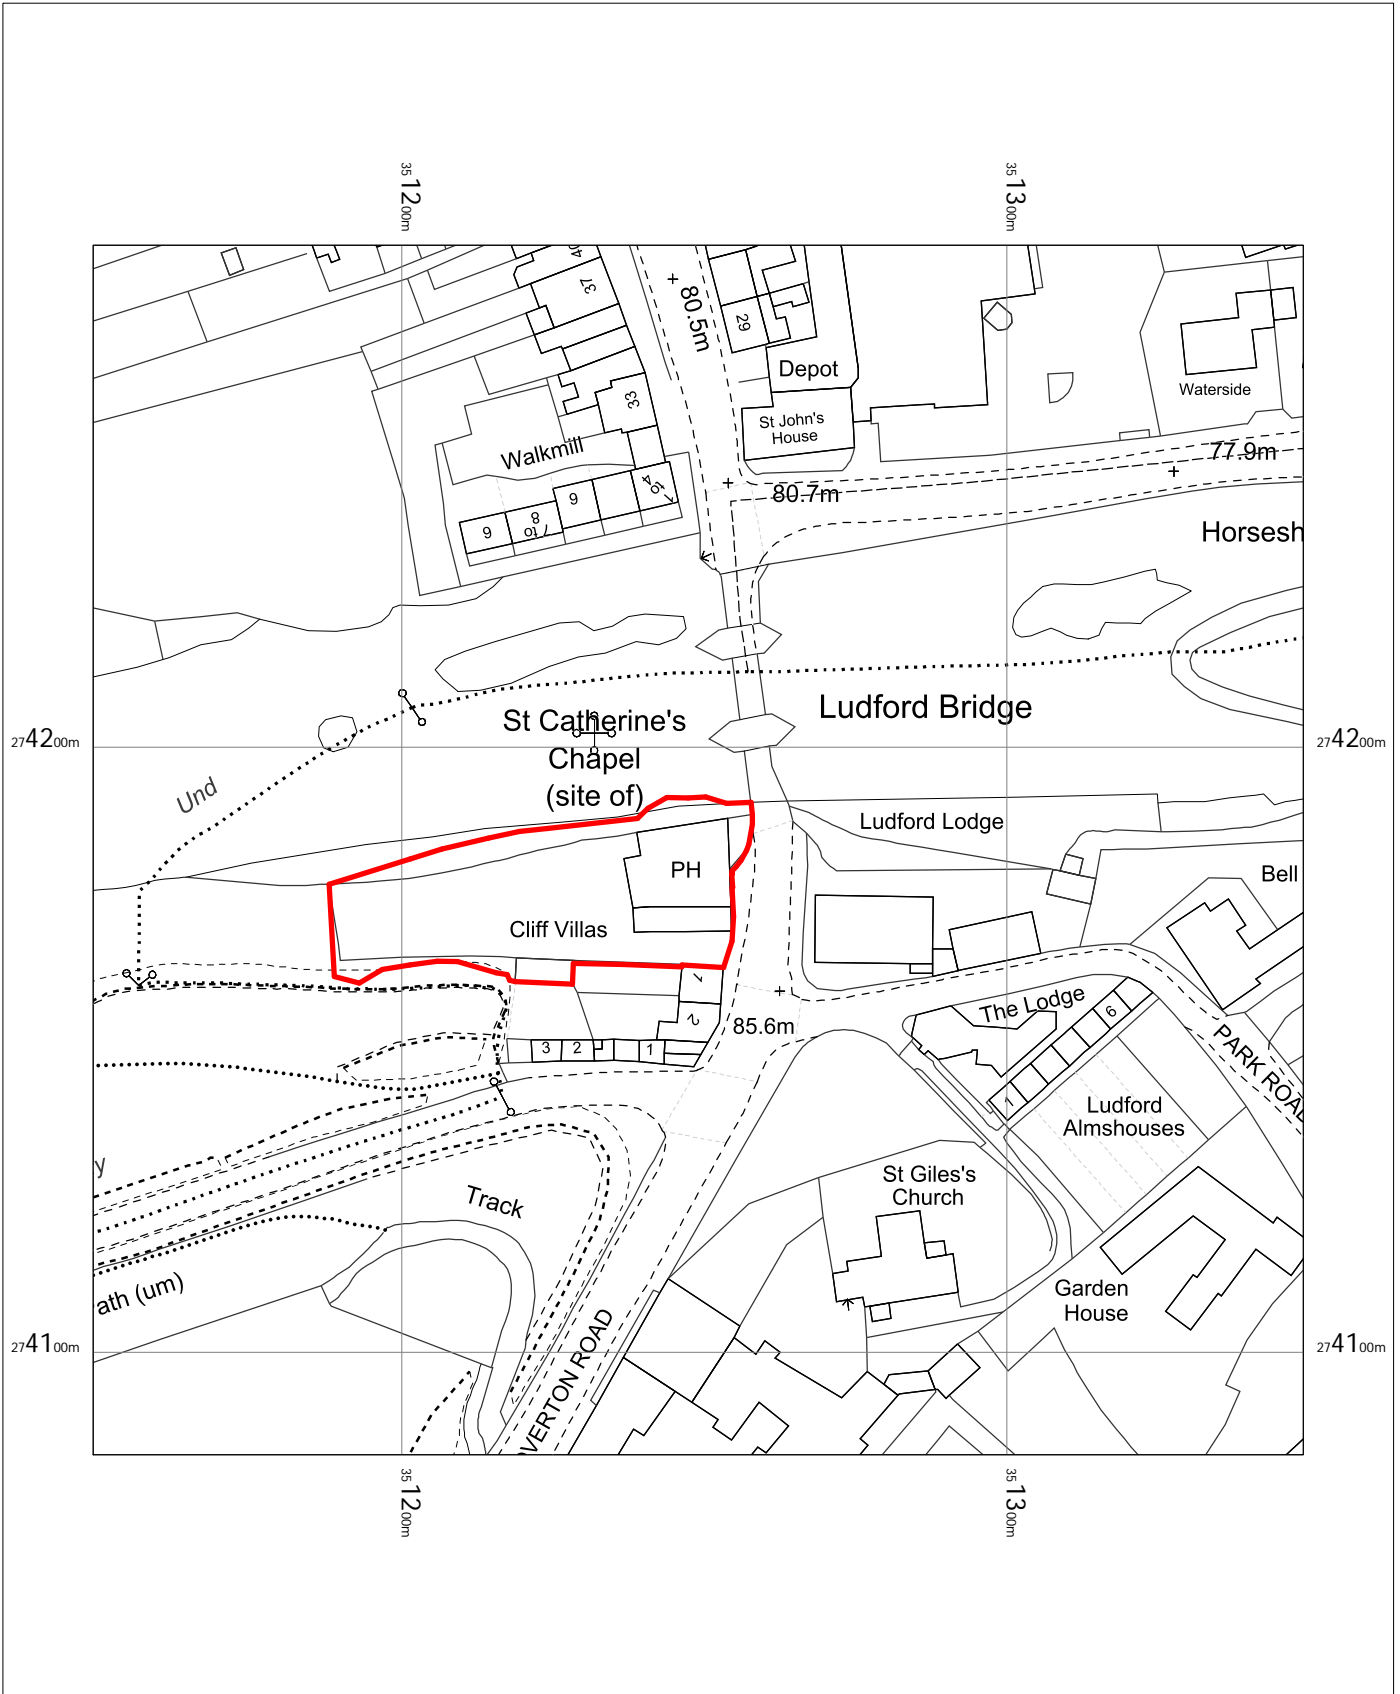

O.S 1:1,250 SCALE

Charlton Arms Hotel  
 Ludford  
 Ludlow  
 Shropshire  
 SY8 1PJ

OS MasterMap 1250/2500/10000 scale  
 Monday, July 19, 2021, ID: UPT-00977819  
 www.themapshop.co.uk

1:1250 scale print at A4, Centre: 351249 E, 274183 N

©Crown Copyright Ordnance Survey. Licence no. 100019311

**The Map Shop**  
 Upton upon Severn  
 www.themapshop.co.uk

TEL: 01684 593146  
 FAX: 01684 594559  
 themapshop@btinternet.com