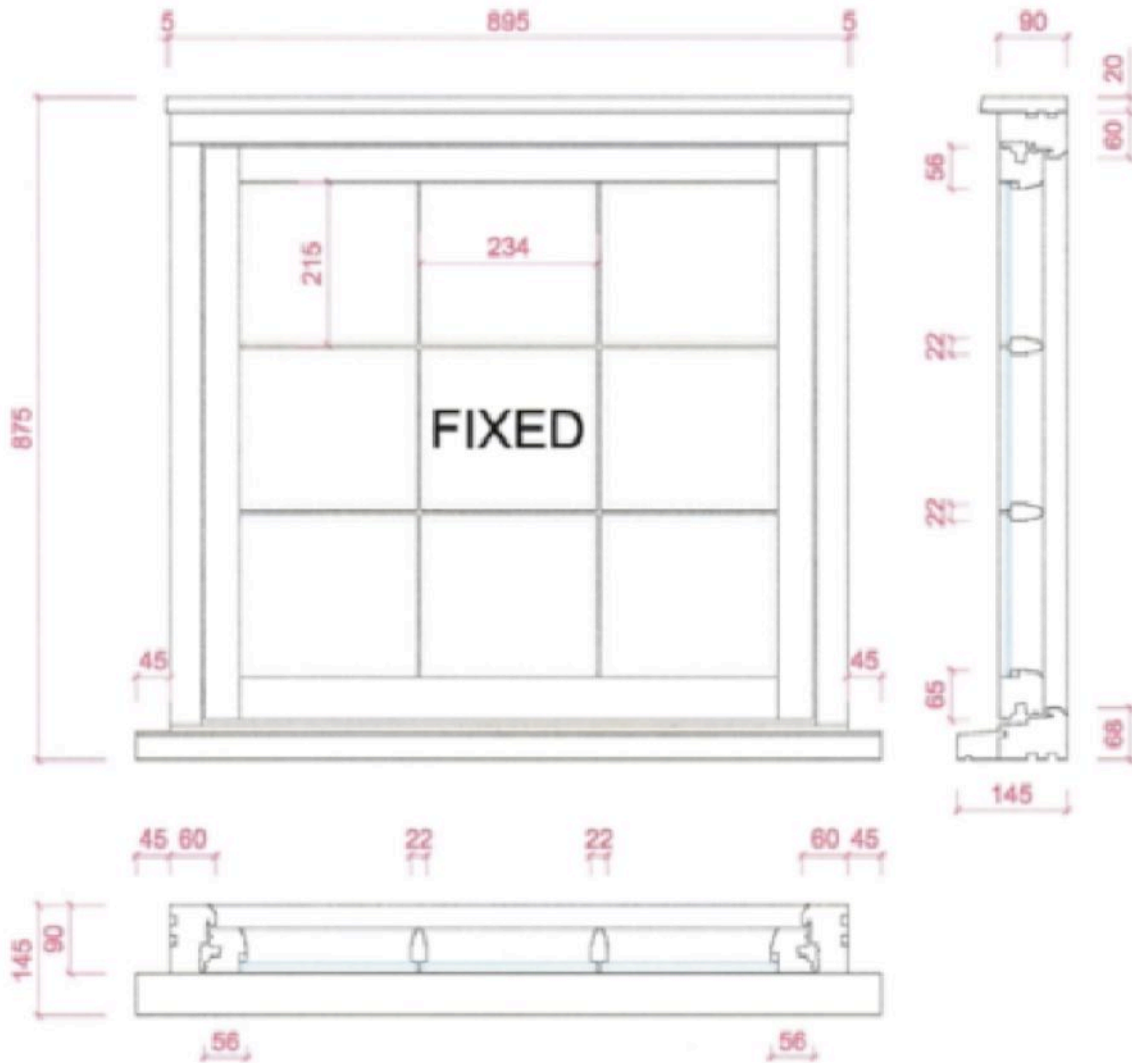

ELM/005

ELM/005

| | | | |
|---|----|-------------|------------|
| PRODUCT RANGE: | | | |
| FLUSH CASEMENT (Ovolo) 4mm Putty Glazed | | | |
| TITLE | | | |
| 619TIM-8522-5-Brooks_-V6 Item 11 - Lounge (Front Left) | | | |
| DRAWN BY: | LH | DATE DRAWN: | 01/02/2023 |
| SCALE: | | 1:10 | A4 |

ALL MEASUREMENTS ARE FINISHED DIMENSIONS IN MM.

Dir A4