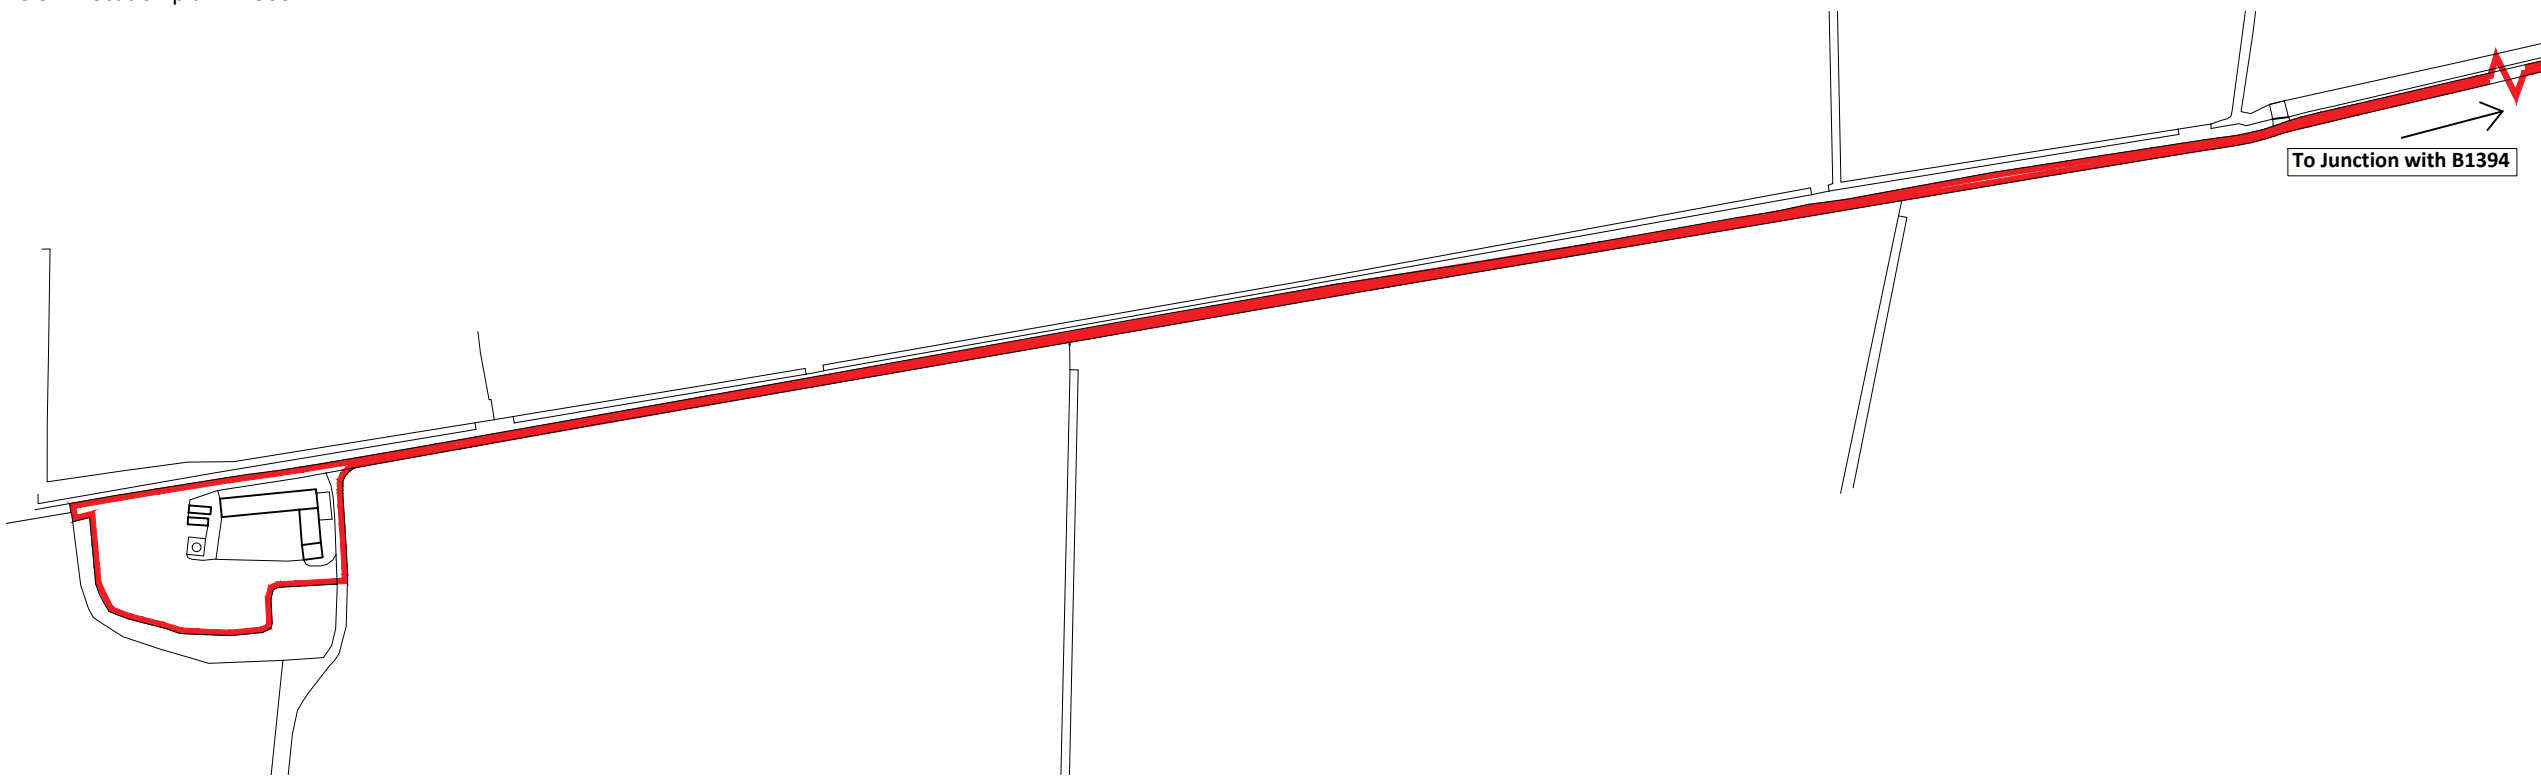

Above: Location plan 1:5000
 Below: Location plan 1:2500

Notes
Copyright
 © Robert Doughty Consultancy Limited.
 All rights described in the Copyright, Designs and Patents Act 1988 have been asserted.
Ordnance Survey Map
 © Crown Copyright. OS Licence No: AR 100010613.

Client
 Robert Watts Ltd

Project
 Thorpe Latimer
 Farm Development

Drawing
 Location Plan

Scale @ A3 As shown	Date 09/02/23
-------------------------------	-------------------------

Drawn By WW	Checked By RJCD
-----------------------	---------------------------

Job Number 786-7	Status PL	Purpose of Issue Planning
----------------------------	---------------------	-------------------------------------

Drawing No. 786-7_PL_LP01	Rev -
-------------------------------------	-----------------