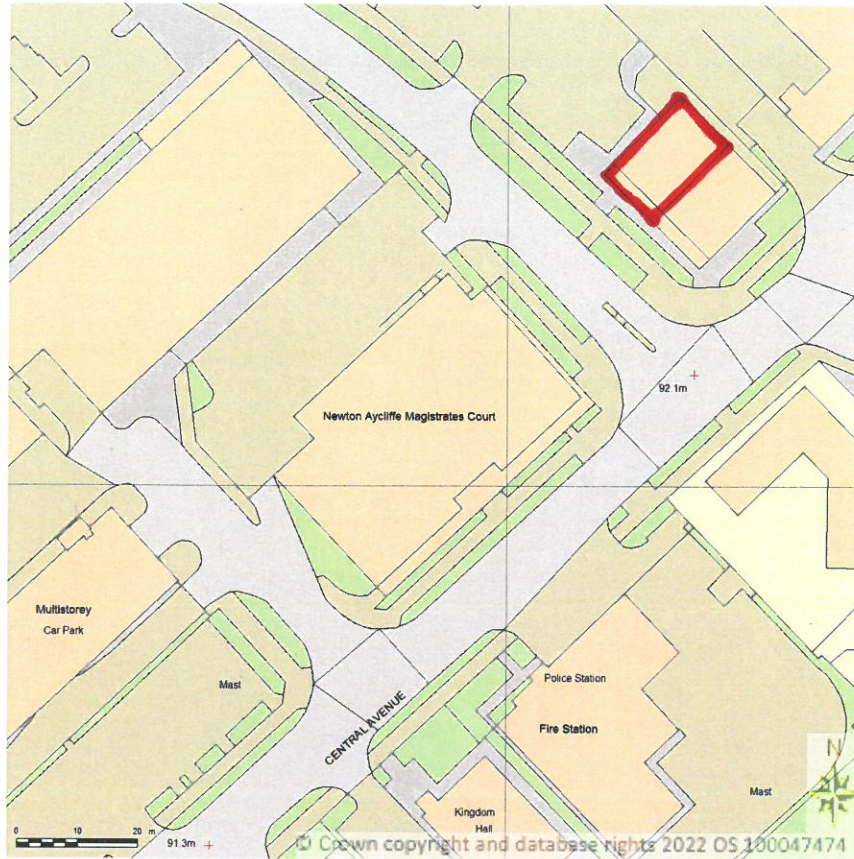

SITE LOCATION PLAN
AREA 2 HA
SCALE 1:1250 on A4
CENTRE COORDINATES: 427888, 525109

Supplied by Streetwise Maps Ltd
www.streetwise.net
Licence No: 100047474
15/04/2022 10:11