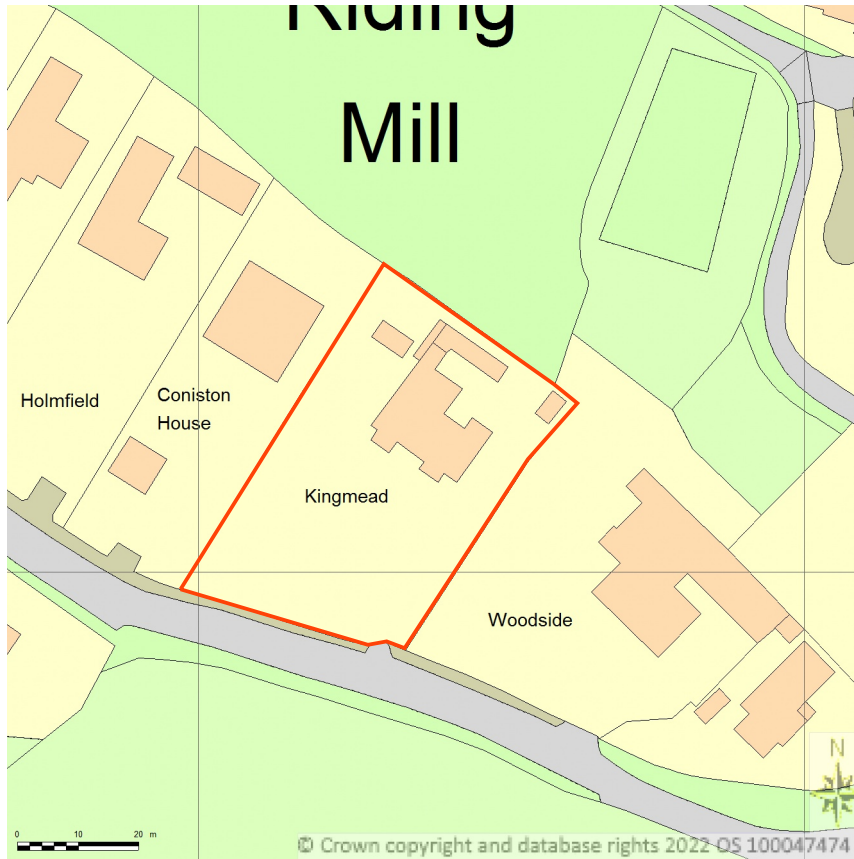

SITE LOCATION PLAN
AREA 2 HA
SCALE 1:1250 on A4
CENTRE COORDINATES: 401539, 561523

Supplied by Streetwise Maps Ltd
www.streetwise.net
Licence No: 100047474
12/09/2022 11:05