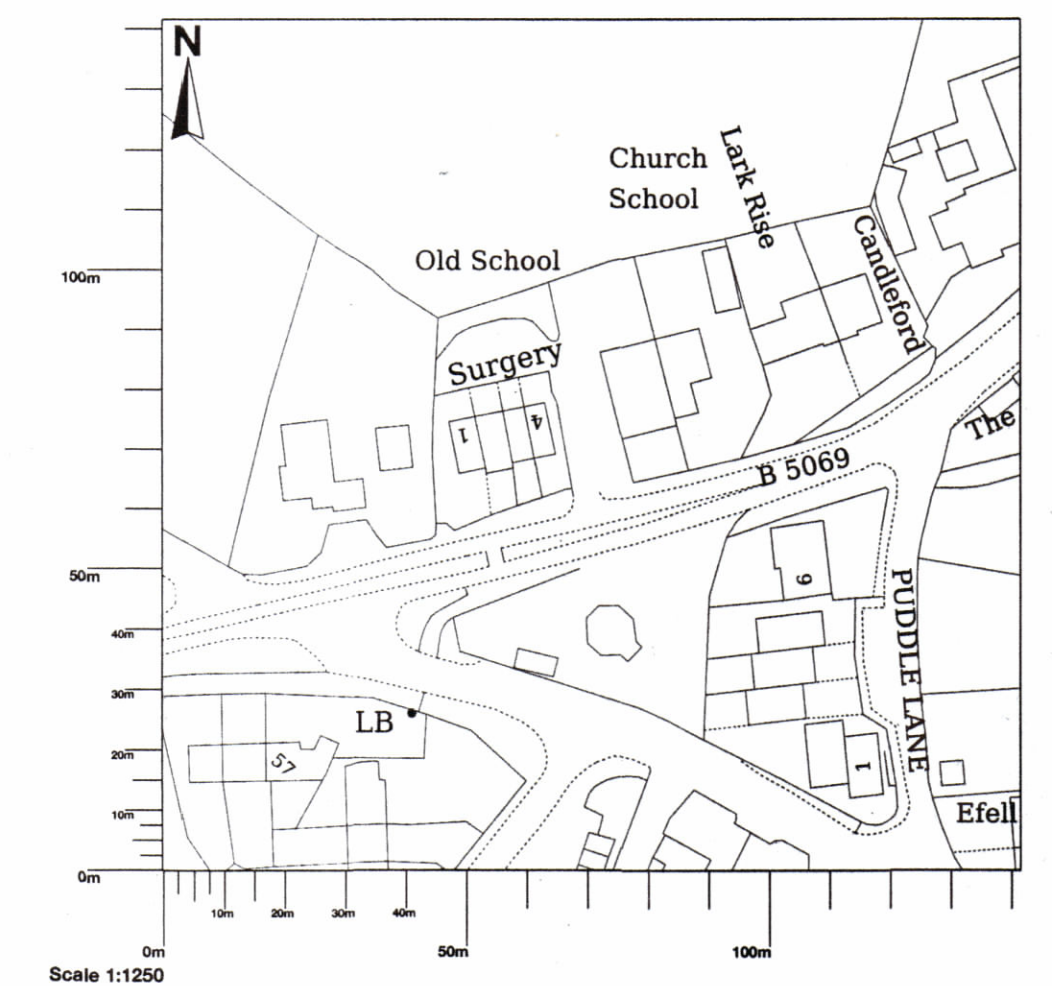

PROPOSED ALTERATIONS and EXTENSION to 'THE SURGERY',
OVERTON ROAD, ST. MARTINS, OSWESTRY. TO FORM NEW DWELLING UNIT.