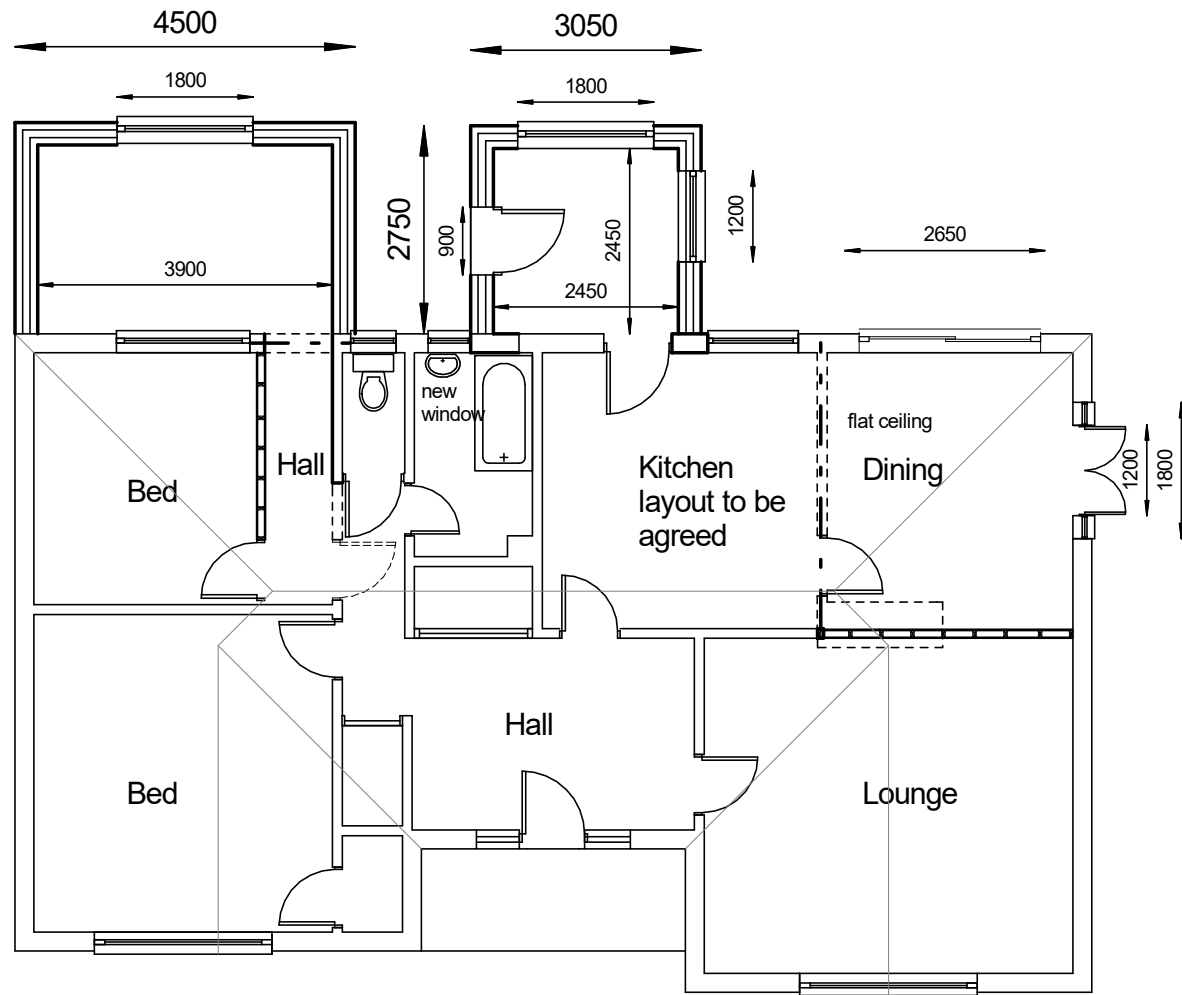

Do not copy or issue this drawing without permission.  
 Report all omissions and discrepancies  
 Check information on site before work is put in hand.

PROPOSED PLAN

EXISTING PLAN

REAR ELEVATION

PART SIDE ELEVATION

**CJS** PLANNING & BUILDING SERVICES  
 Telephone 07976 707406

East View (formally Kenesther)  
 Ely Road  
 Hilgay  
 PE38 0JN

Extensions - General Arrangement

SCALE 1:100 @ A3	DATE July 2022	DRAWING 1411 / 3
---------------------	-------------------	---------------------