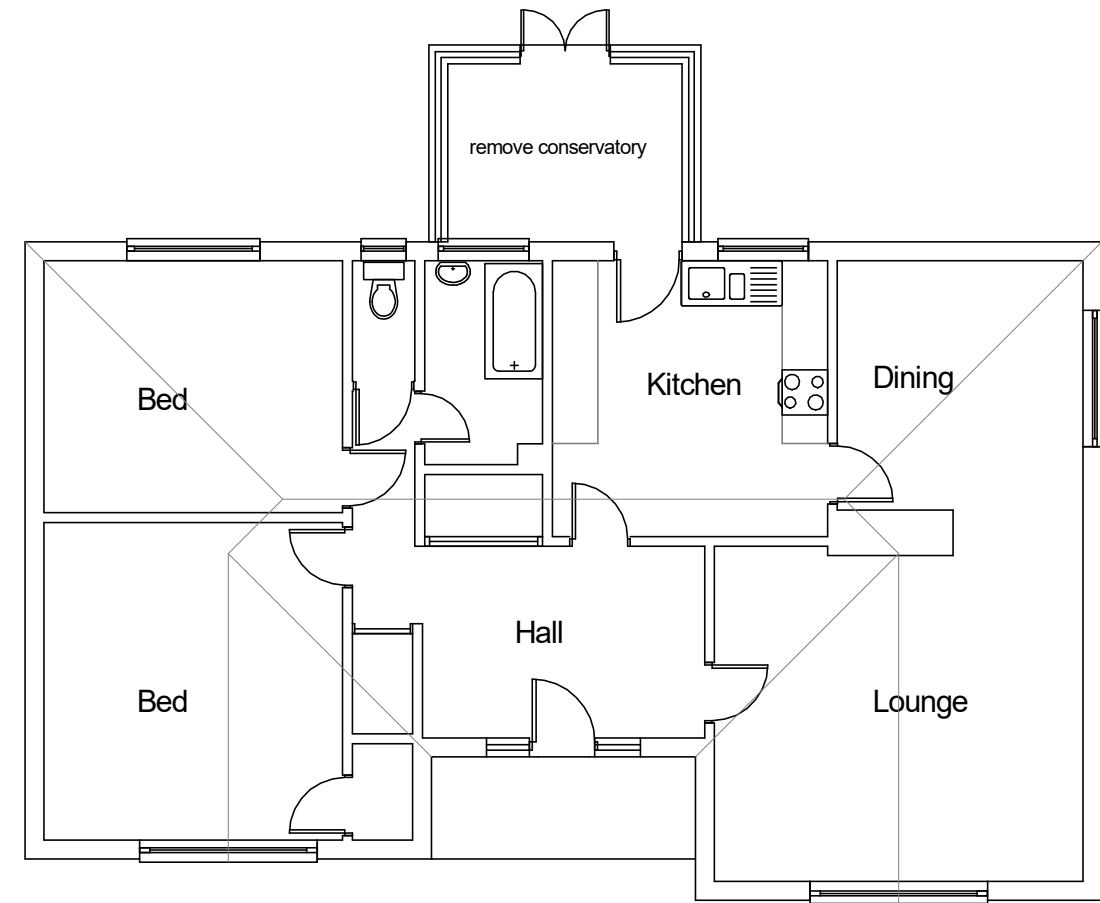

Do not copy or issue this drawing without permission.  
 Report all omissions and discrepancies  
 Check information on site before work is put in hand.

PROPOSED PLAN

EXISTING PLAN

REAR ELEVATION

PART SIDE ELEVATION

**CJS** PLANNING & BUILDING SERVICES  
 Telephone 07976 707406

East View (formally Kenesther)  
 Ely Road  
 Hilgay  
 PE38 0JN

Extensions - General Arrangement

SCALE 1:100 @ A3	DATE July 2022	DRAWING 1411 / 3
---------------------	-------------------	---------------------