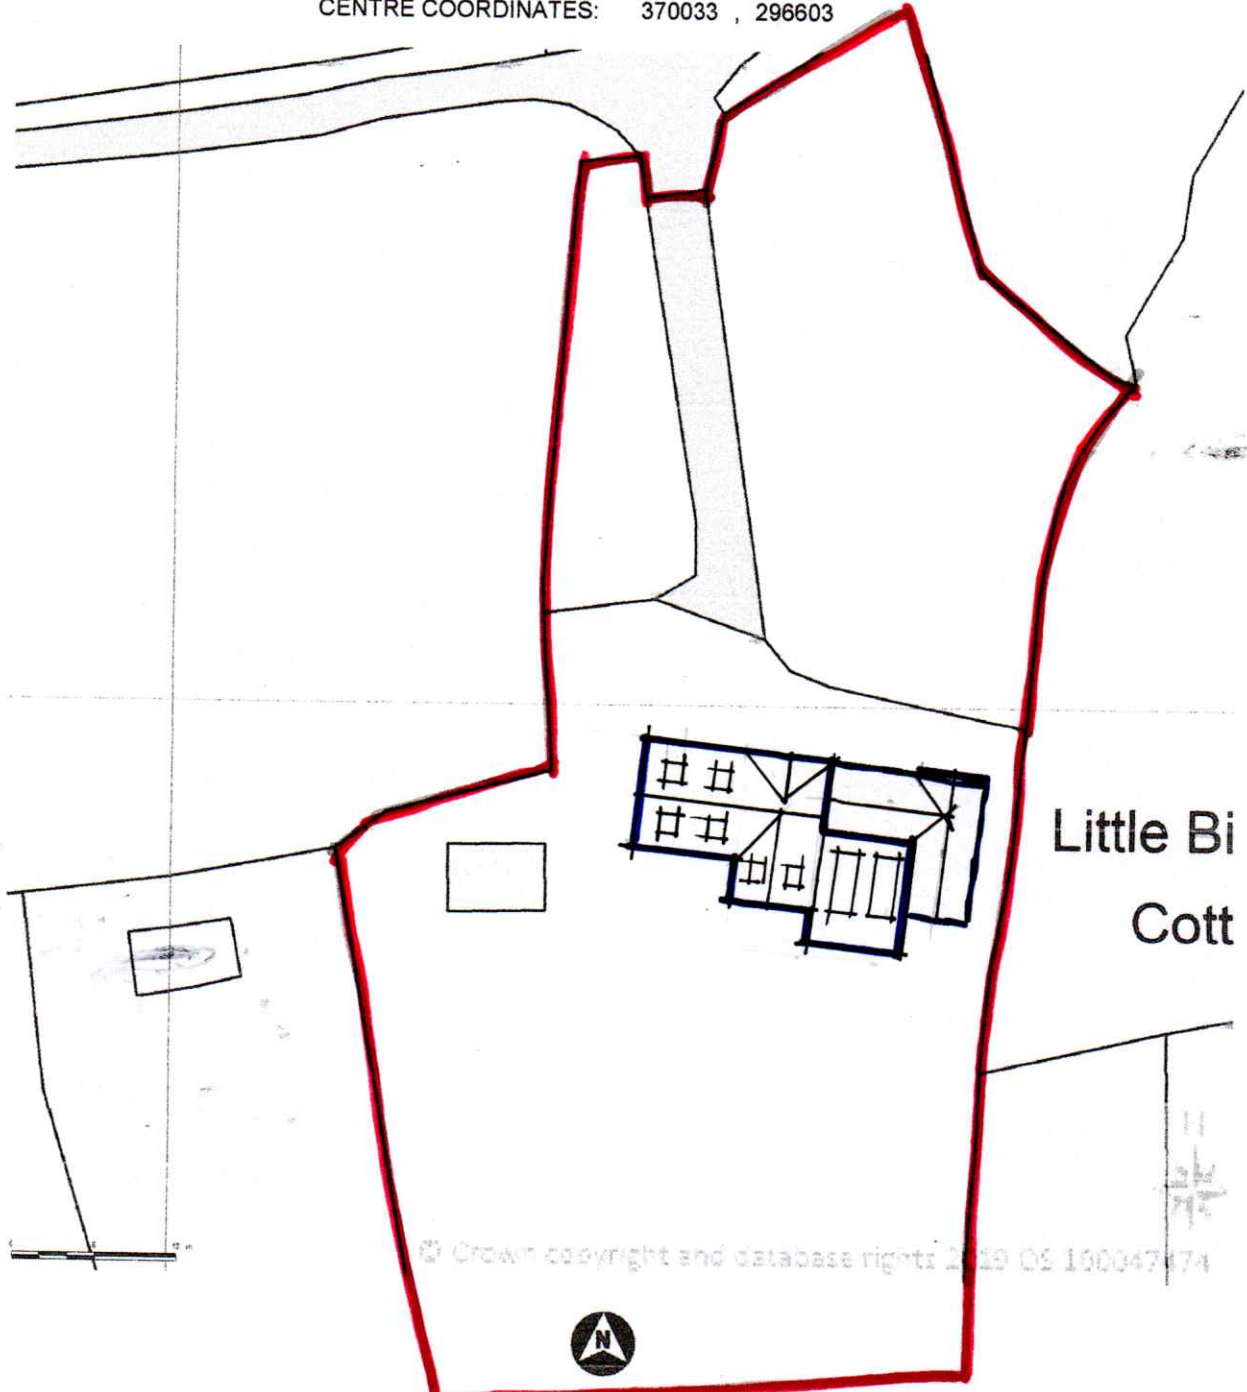

BLOCK/SITE PLAN  
AREA 90m x 90m  
SCALE: 1:500 on A4  
CENTRE COORDINATES: 370033 , 296603

Little Bi  
Cott

© Crown copyright and database rights 2019 OS 100047474

Supplied by Streetwise Maps Ltd  
www.streetwise.net  
Licence No: 100047474

PROPOSED BLOCK PLAN  
DRA 03