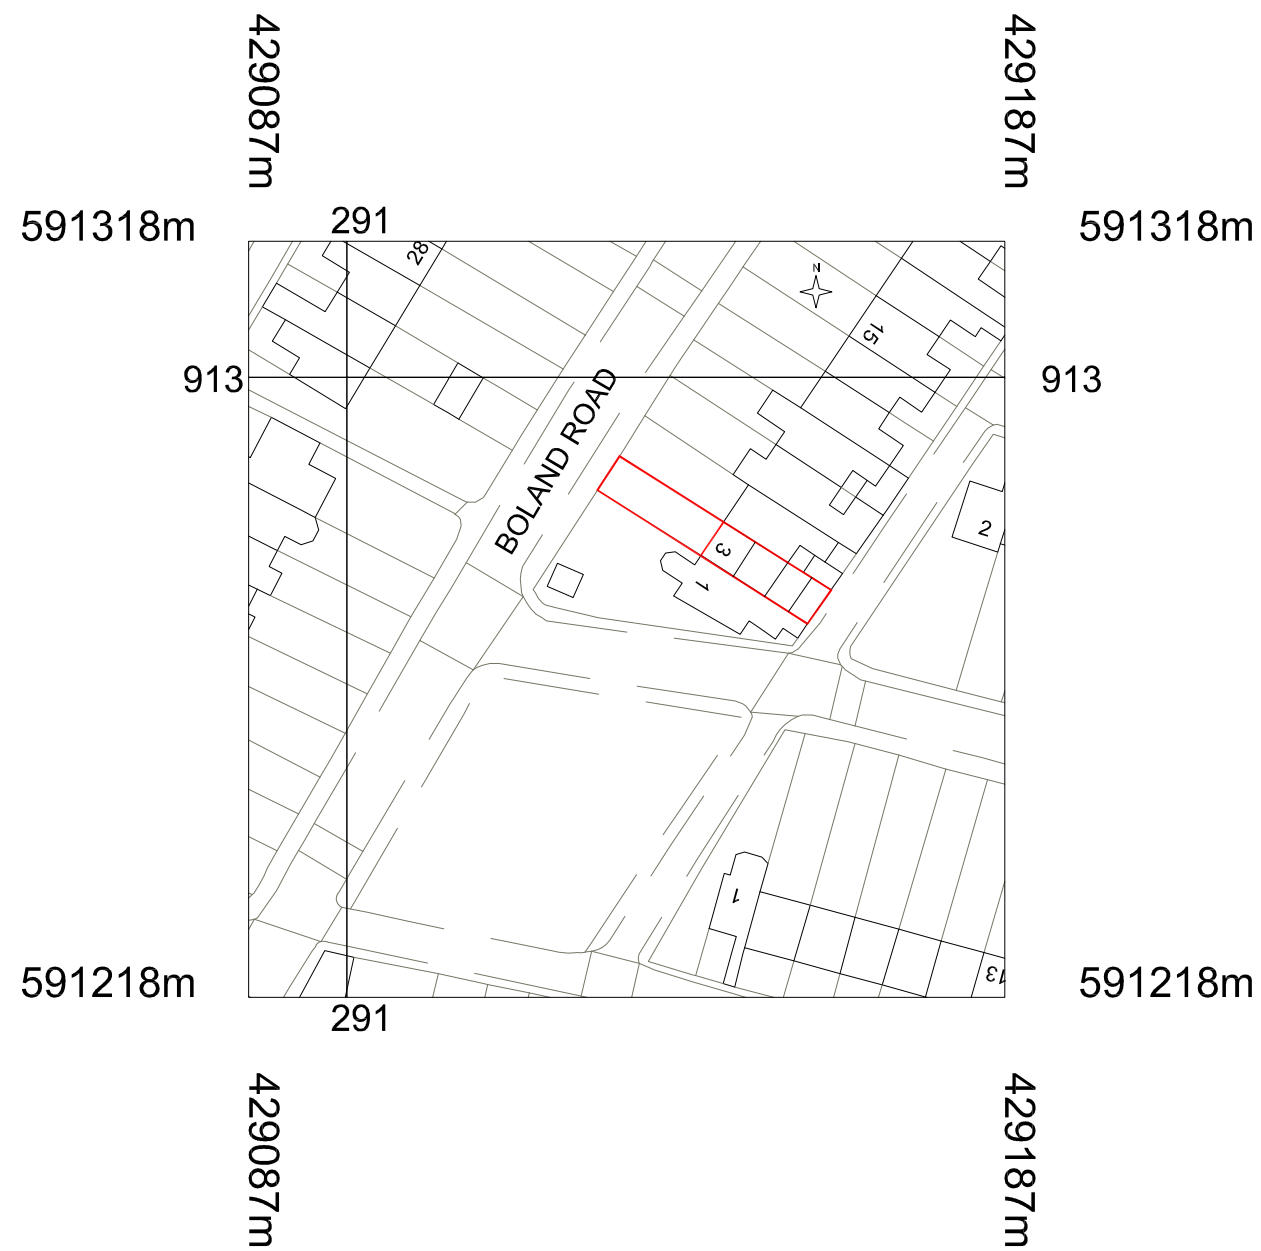

50mm

REV.1 FIRST ISSUE MARCH 2023

DWG. TITLE- Proposed Block Plan

DWG. No.- 005

CLIENT- Ms. K. Elliott

SCALE- 1:1000 @ A3

PROJECT-

Kitchen Extension