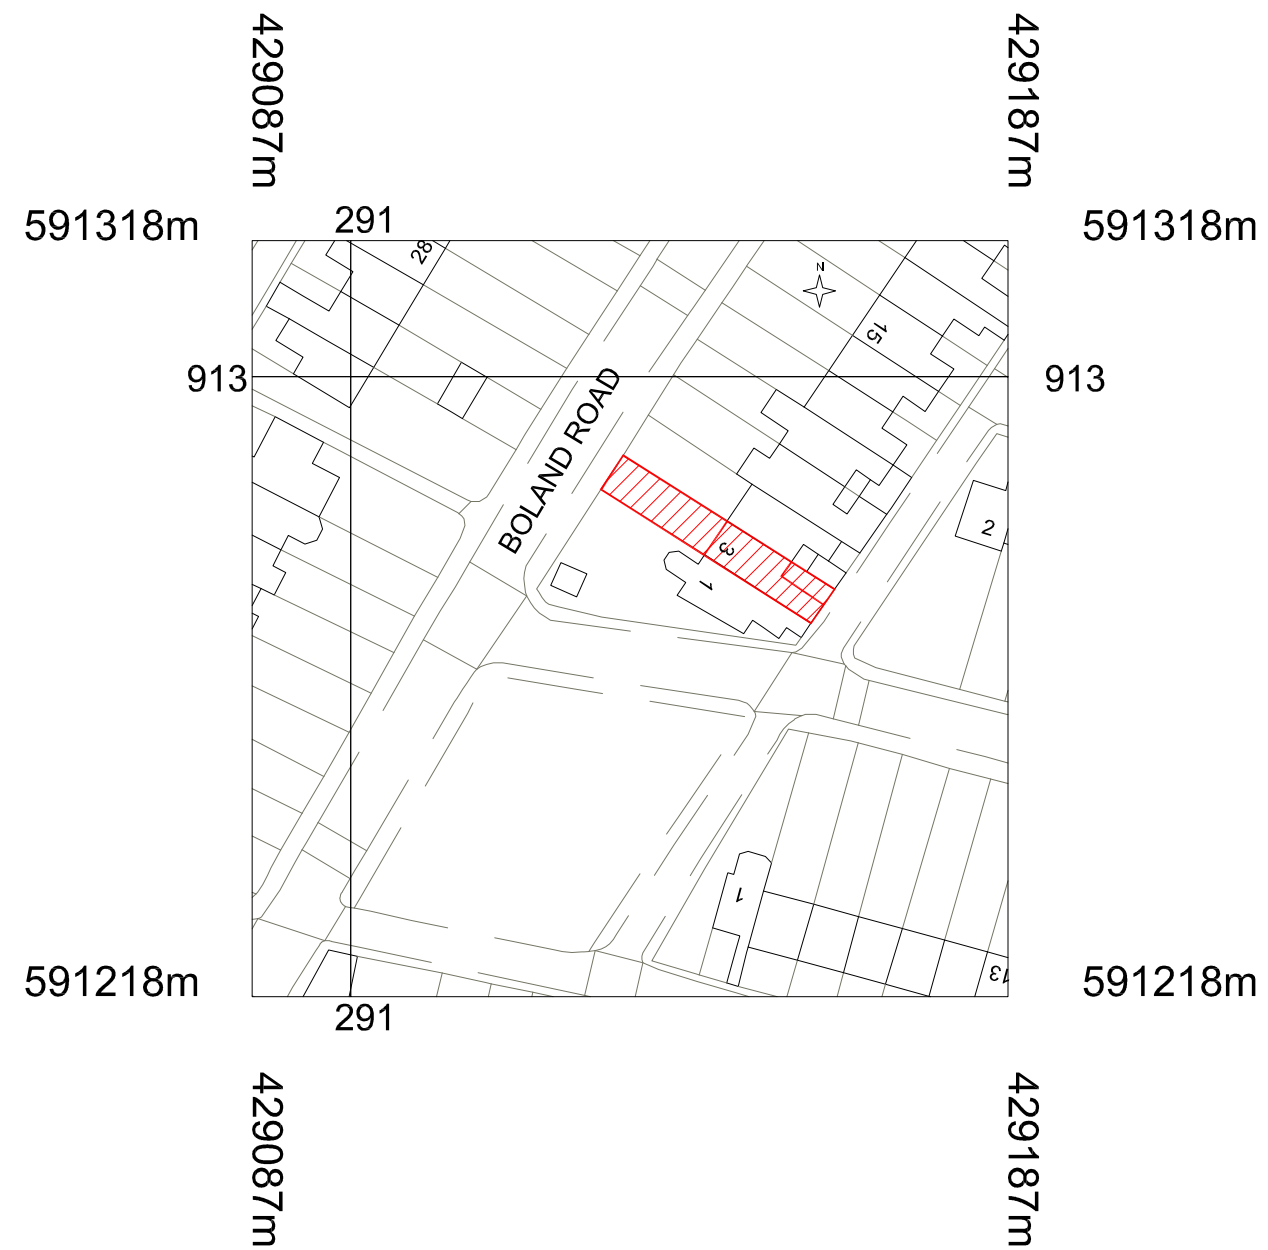

50mm

REV.1 FIRST ISSUE MARCH 2023

DWG. TITLE- Location Plan

DWG. No.- 003

CLIENT- Ms. K. Elliott

SCALE- 1:1000 @ A3

PROJECT-

Kitchen Extension