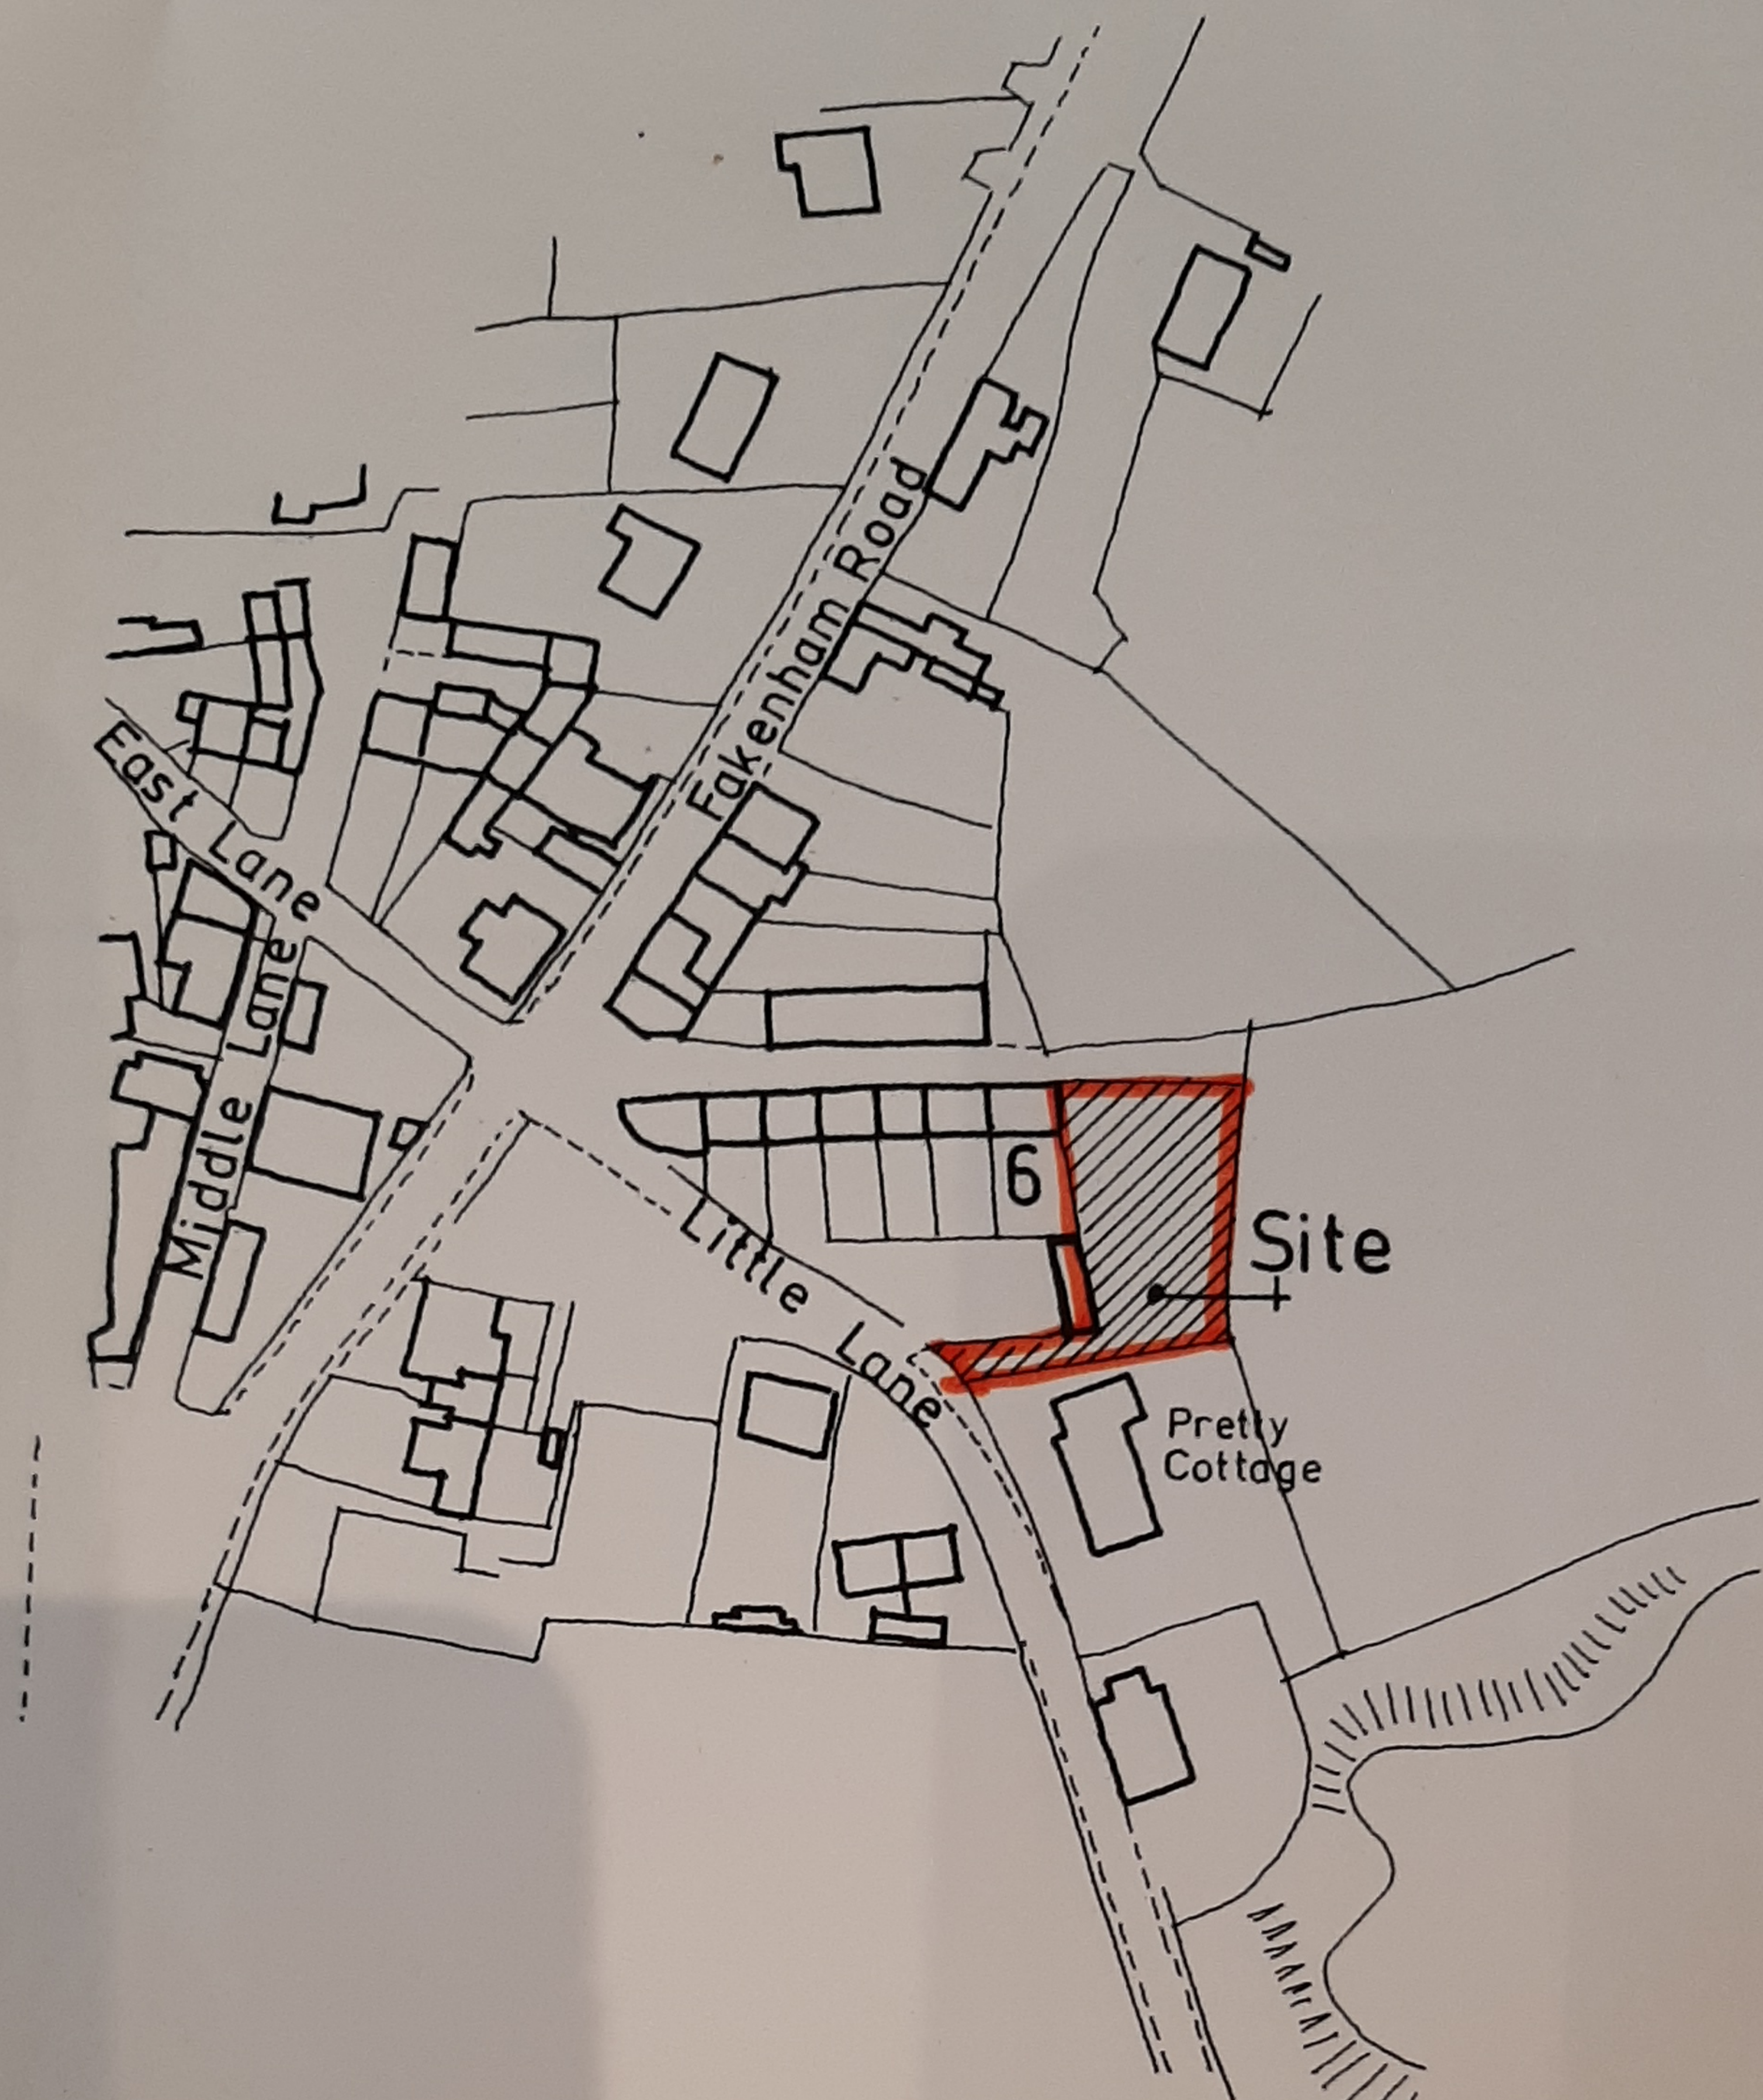

k wall

Site Location Plan 1 : 2500

Bourne End, Little Lane, Docking, RE31 8NT