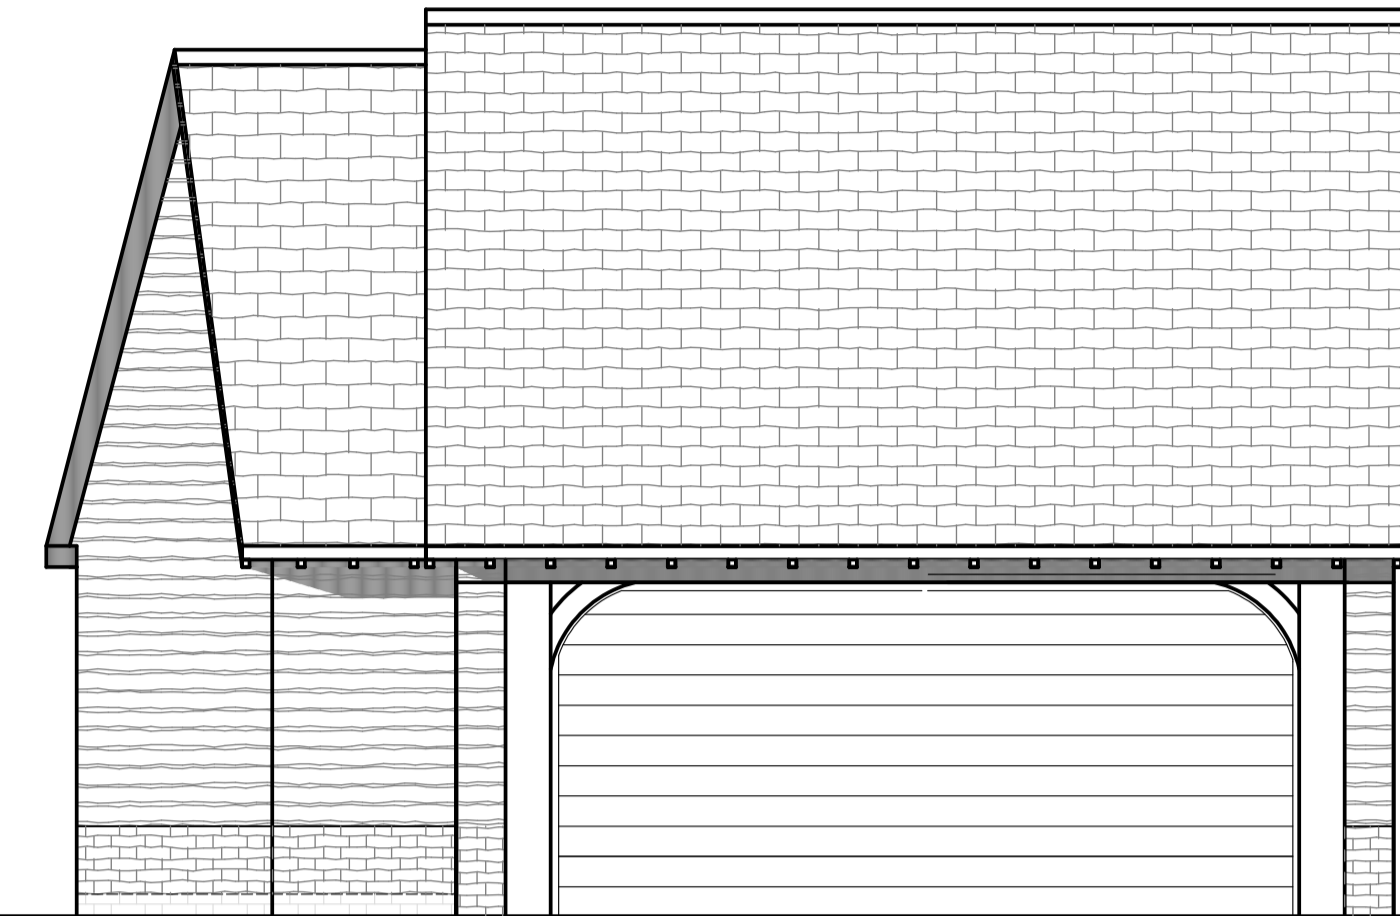

South West Elevation

South East Elevation

North East Elevation

North West Elevation

MONARCH

Design and Build Ltd

9 Bury Lane
Bramfield
Hertfordshire
SG14 2QL
Tel: 01992 500008
Mobile: 07812 243399
Email: nethankins@hotmail.com

Project
Proposed Annex
The Elms
Cottored
SG9 9PX

Drawing Title
Proposed Elevations

Scale 1/50 @ A1	Date Feb 2023	Drawn by NH
--------------------	------------------	----------------

Drawing No. NH/1001/02	Rev.
---------------------------	------