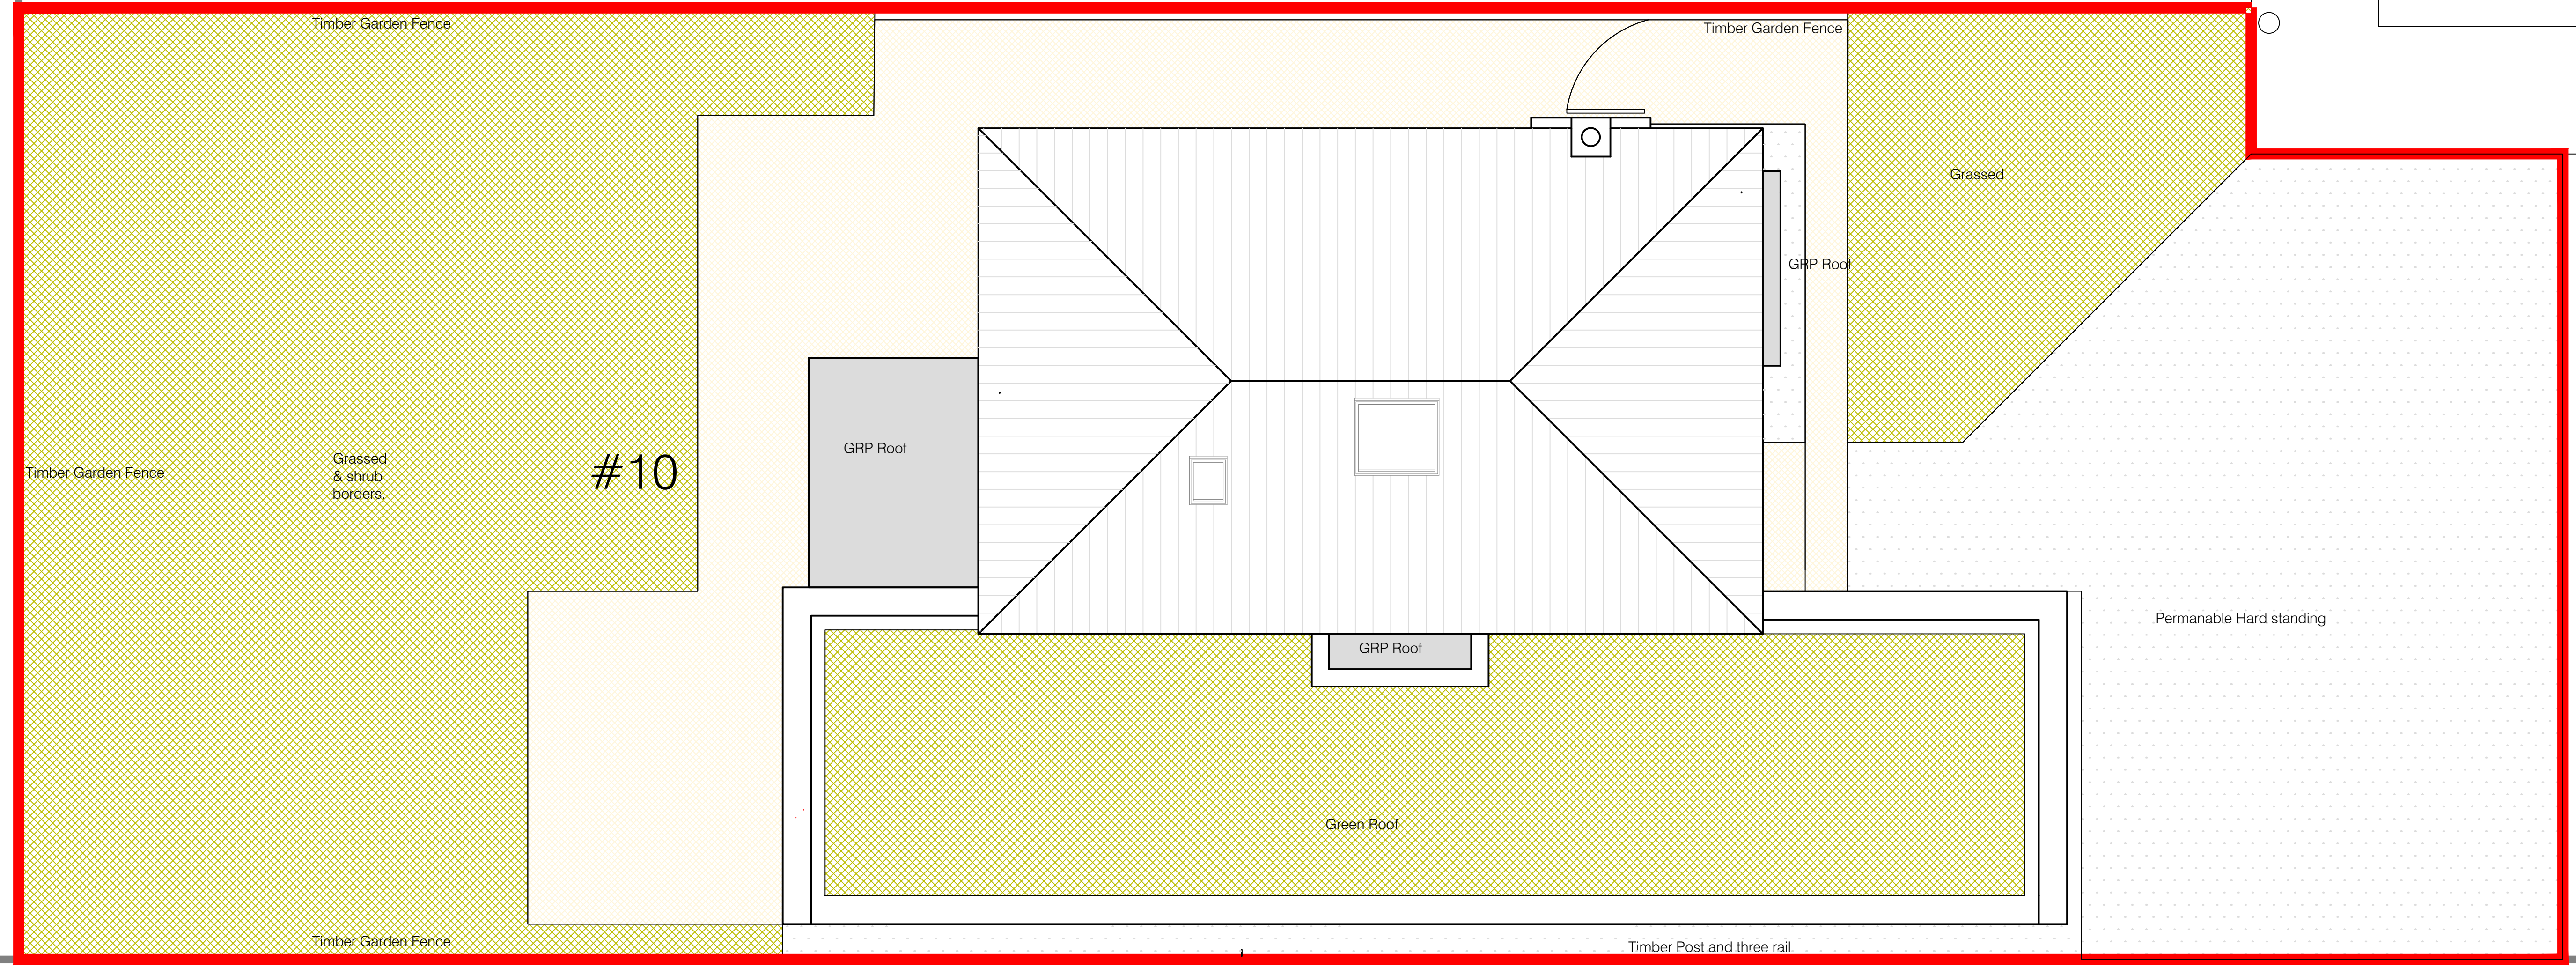

#8

#10

Timber Garden Fence

Timber Garden Fence

Grassed

Timber Garden Fence

Grassed & shrub borders

GRP Roof

GRP Roof

Permanable Hard standing

GRP Roof

Green Roof

Timber Garden Fence

Timber Post and three rail

# Planning Issue

revision	date	content
<p>10 The Rowans Skelton YORK</p>		
<p>Mr &amp; Mrs G Morgan</p>		
<p>Site Plan as Proposed</p>		
date	scale	drawn
02/2023	1:50 @ A1	G.Mo.
drawing number		201/ 006/ -