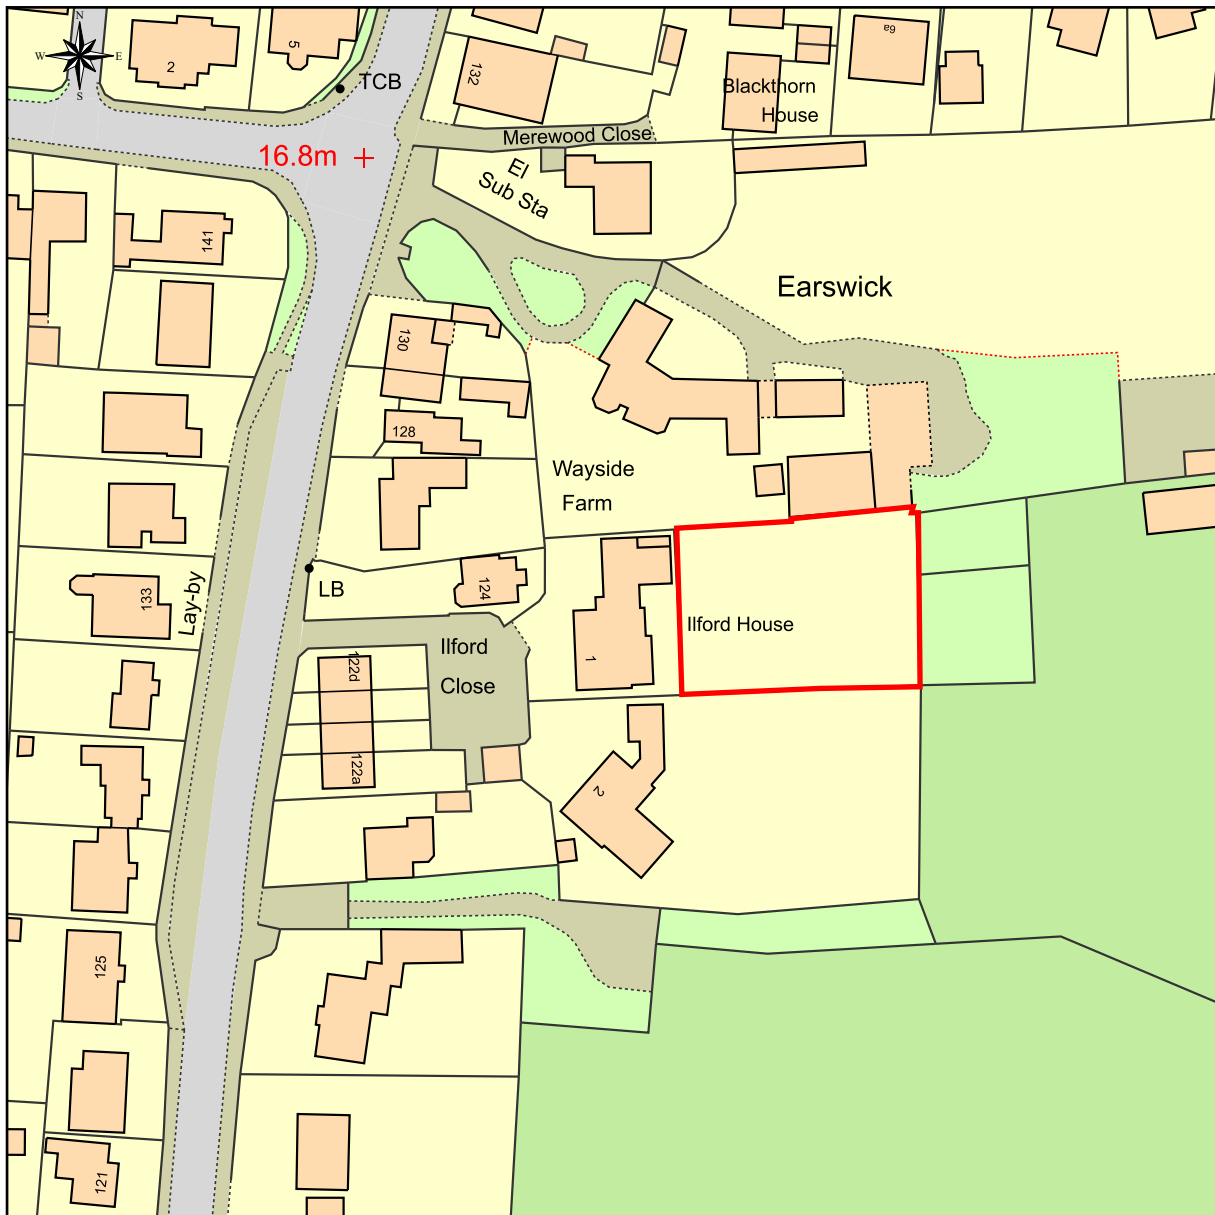

1 Ilford Close, Earswick, York, YO32 9LP.

This Plan includes the following Licensed Data: OS MasterMap Colour PDF Location Plan by the Ordnance Survey National Geographic Database and incorporating surveyed revision available at the date of production. Reproduction in whole or in part is prohibited without the prior permission of Ordnance Survey. The representation of a road, track or path is no evidence of a right of way. The representation of features, as lines is no evidence of a property boundary. © Crown copyright and database rights, 2023. Ordnance Survey 0100031673

0m 20m 40m 60m 80m 100m

Scale: 1:1250, paper size: A4