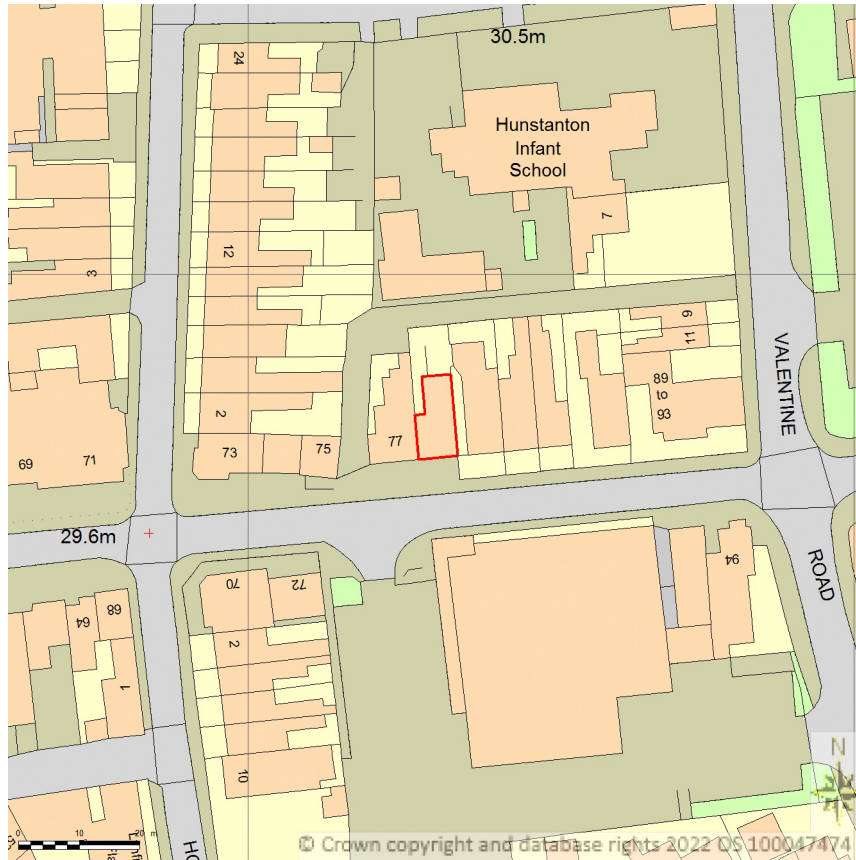

SITE LOCATION PLAN
AREA 2 HA
SCALE 1:1250 on A4
CENTRE COORDINATES: 567531, 340874

Supplied by Streetwise Maps Ltd
www.streetwise.net
Licence No: 100047474
06/01/2023 08:12