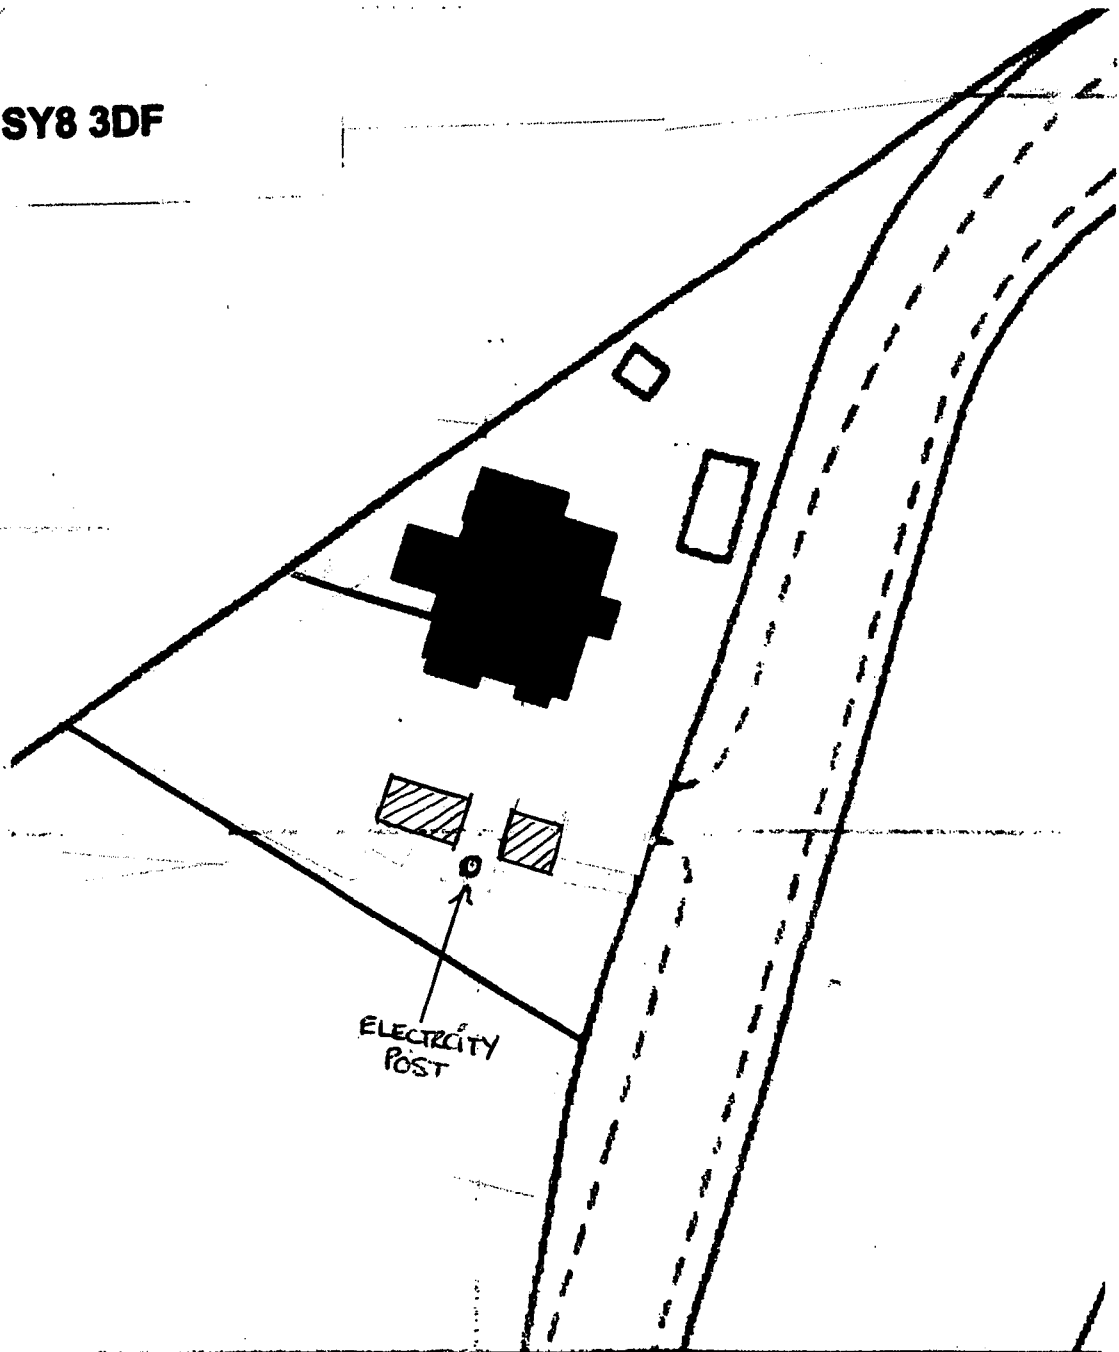

Hillside
Clee Hill Road
Nash
Burford
Ludlow
Shropshire SY8 3DF

NORTH

0 20M

 SOLAR PV PANELS

BLOCK PLAN
SCALE 1:500