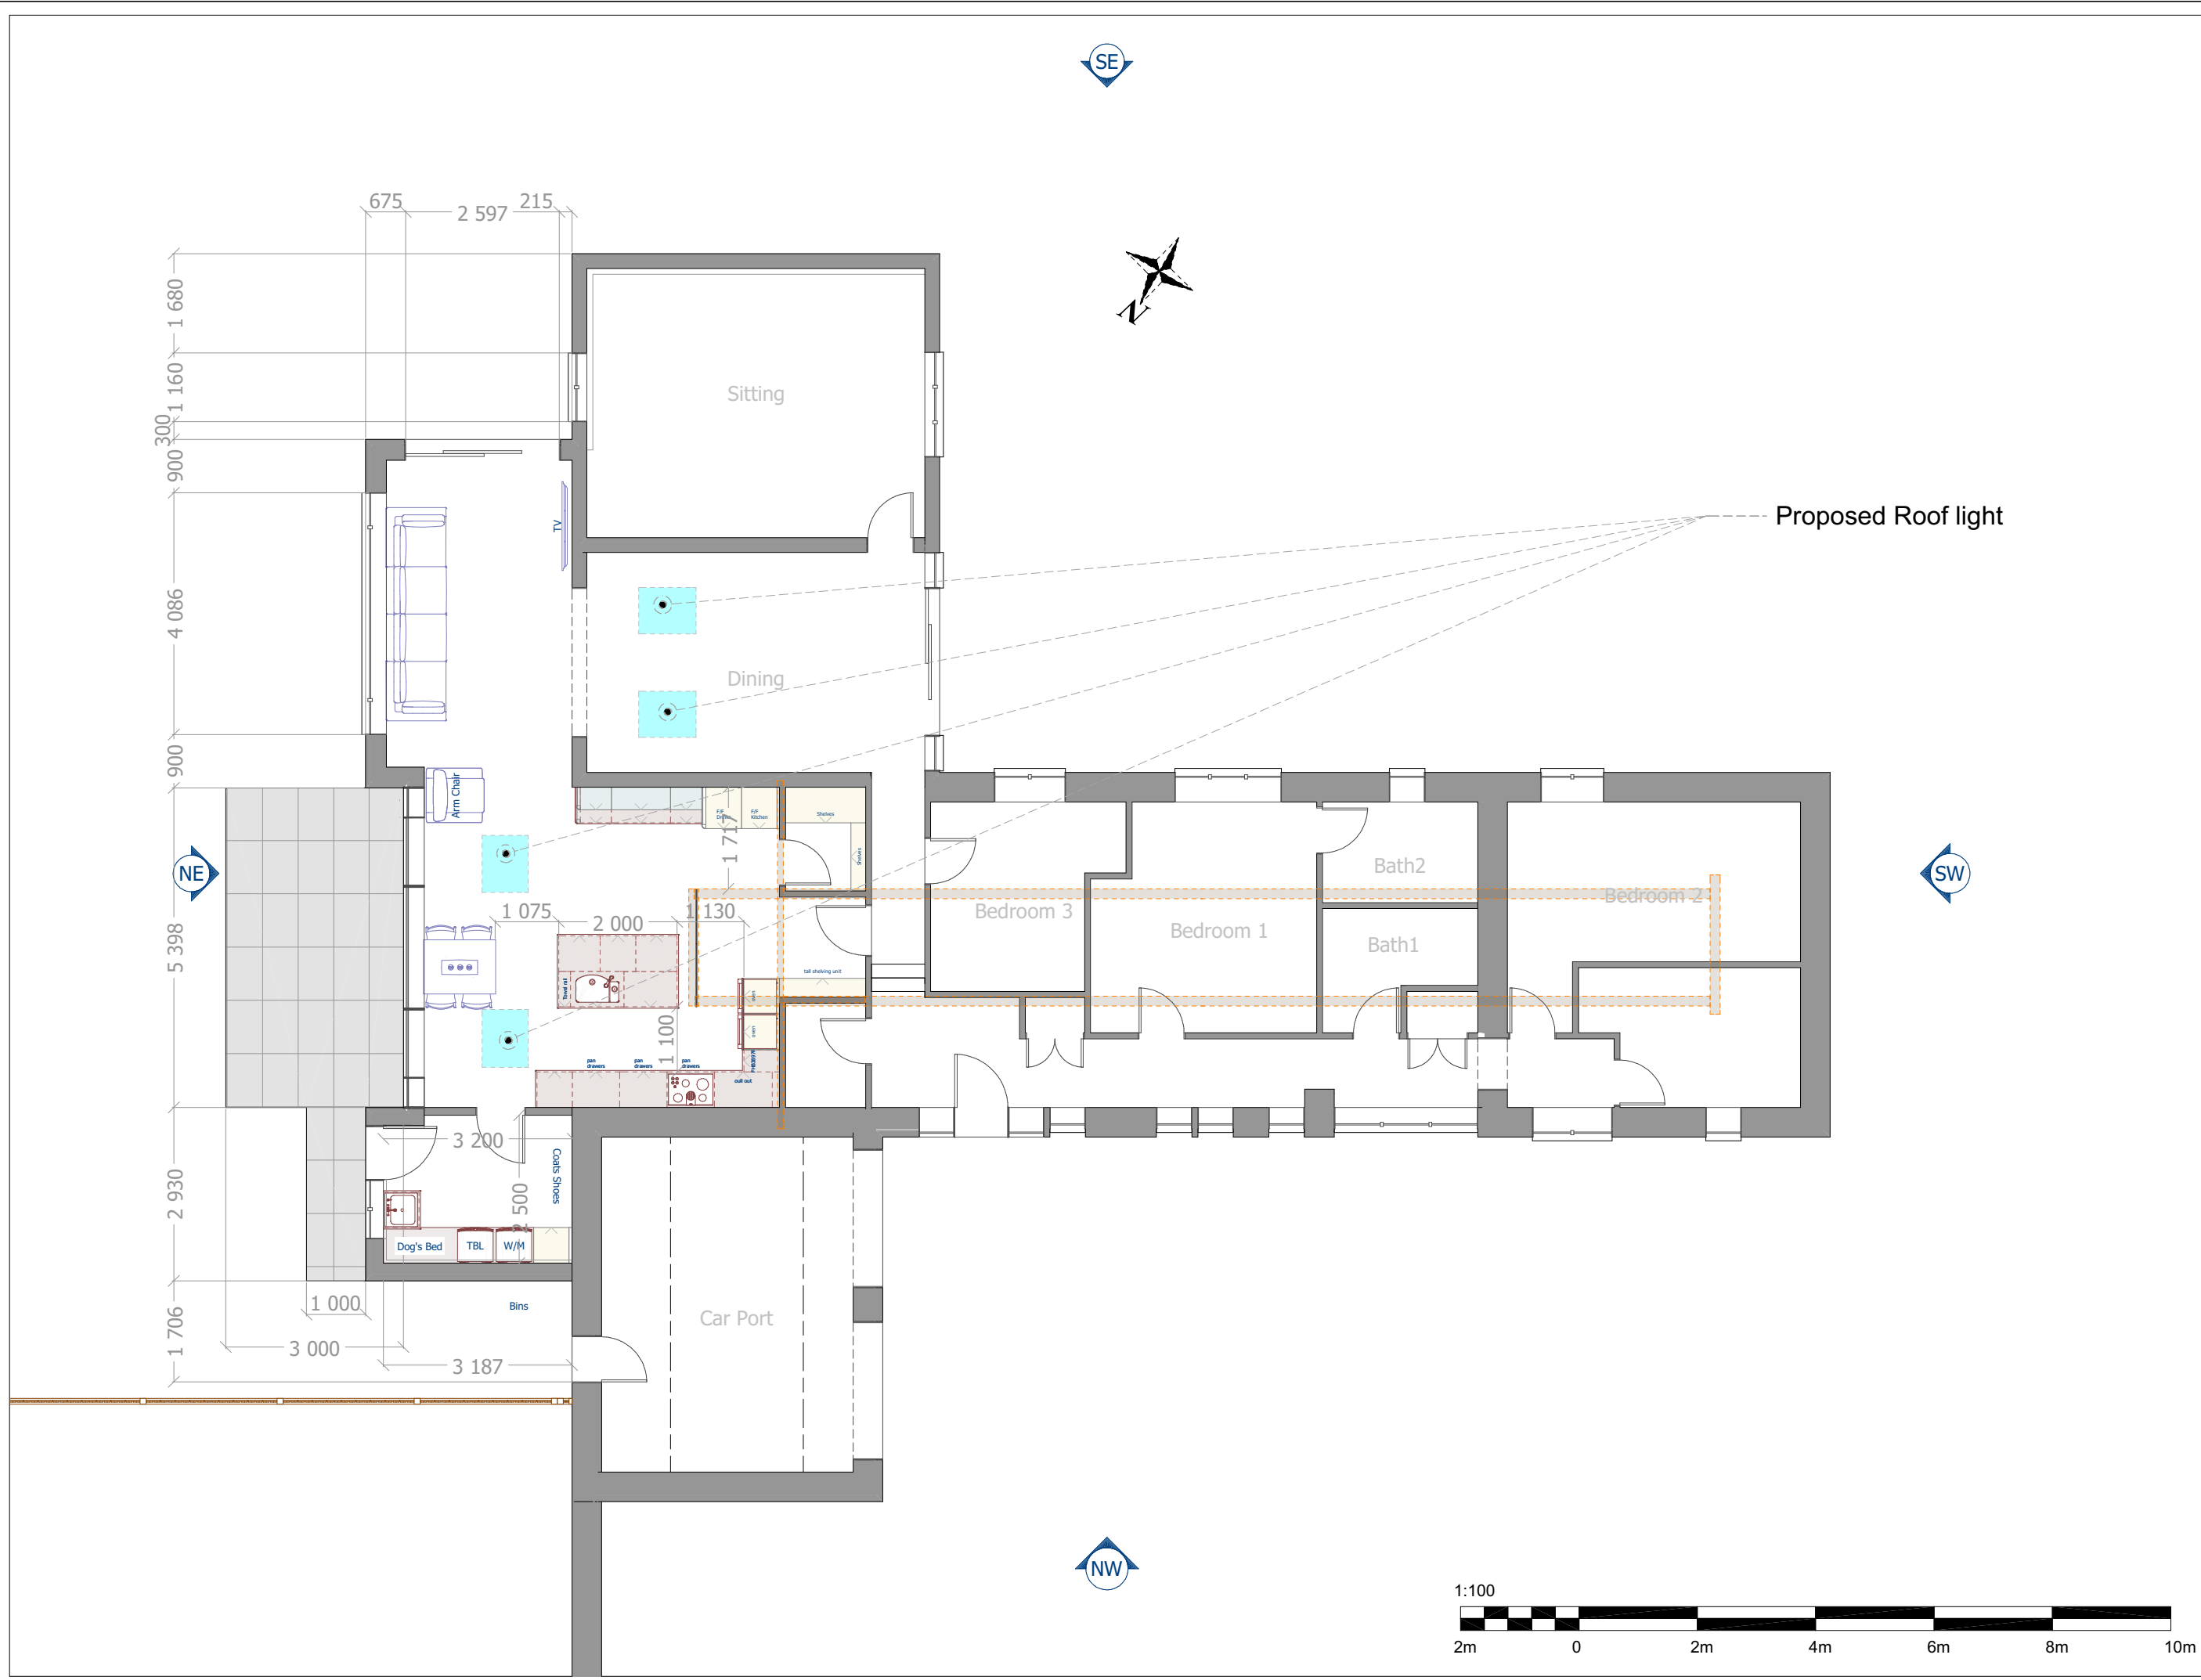

3 Cuddington Court  
Existing plan

North East View - Existing 1:100

Proposed Roof lights

North East View - Proposed 1:100

1:100

2m 0 2m 4m 6m 8m 10m

Proposed Roof light

1:100

3 Cuddington Court  
 South East View - Existing /  
 Proposed

**Fixadesign**