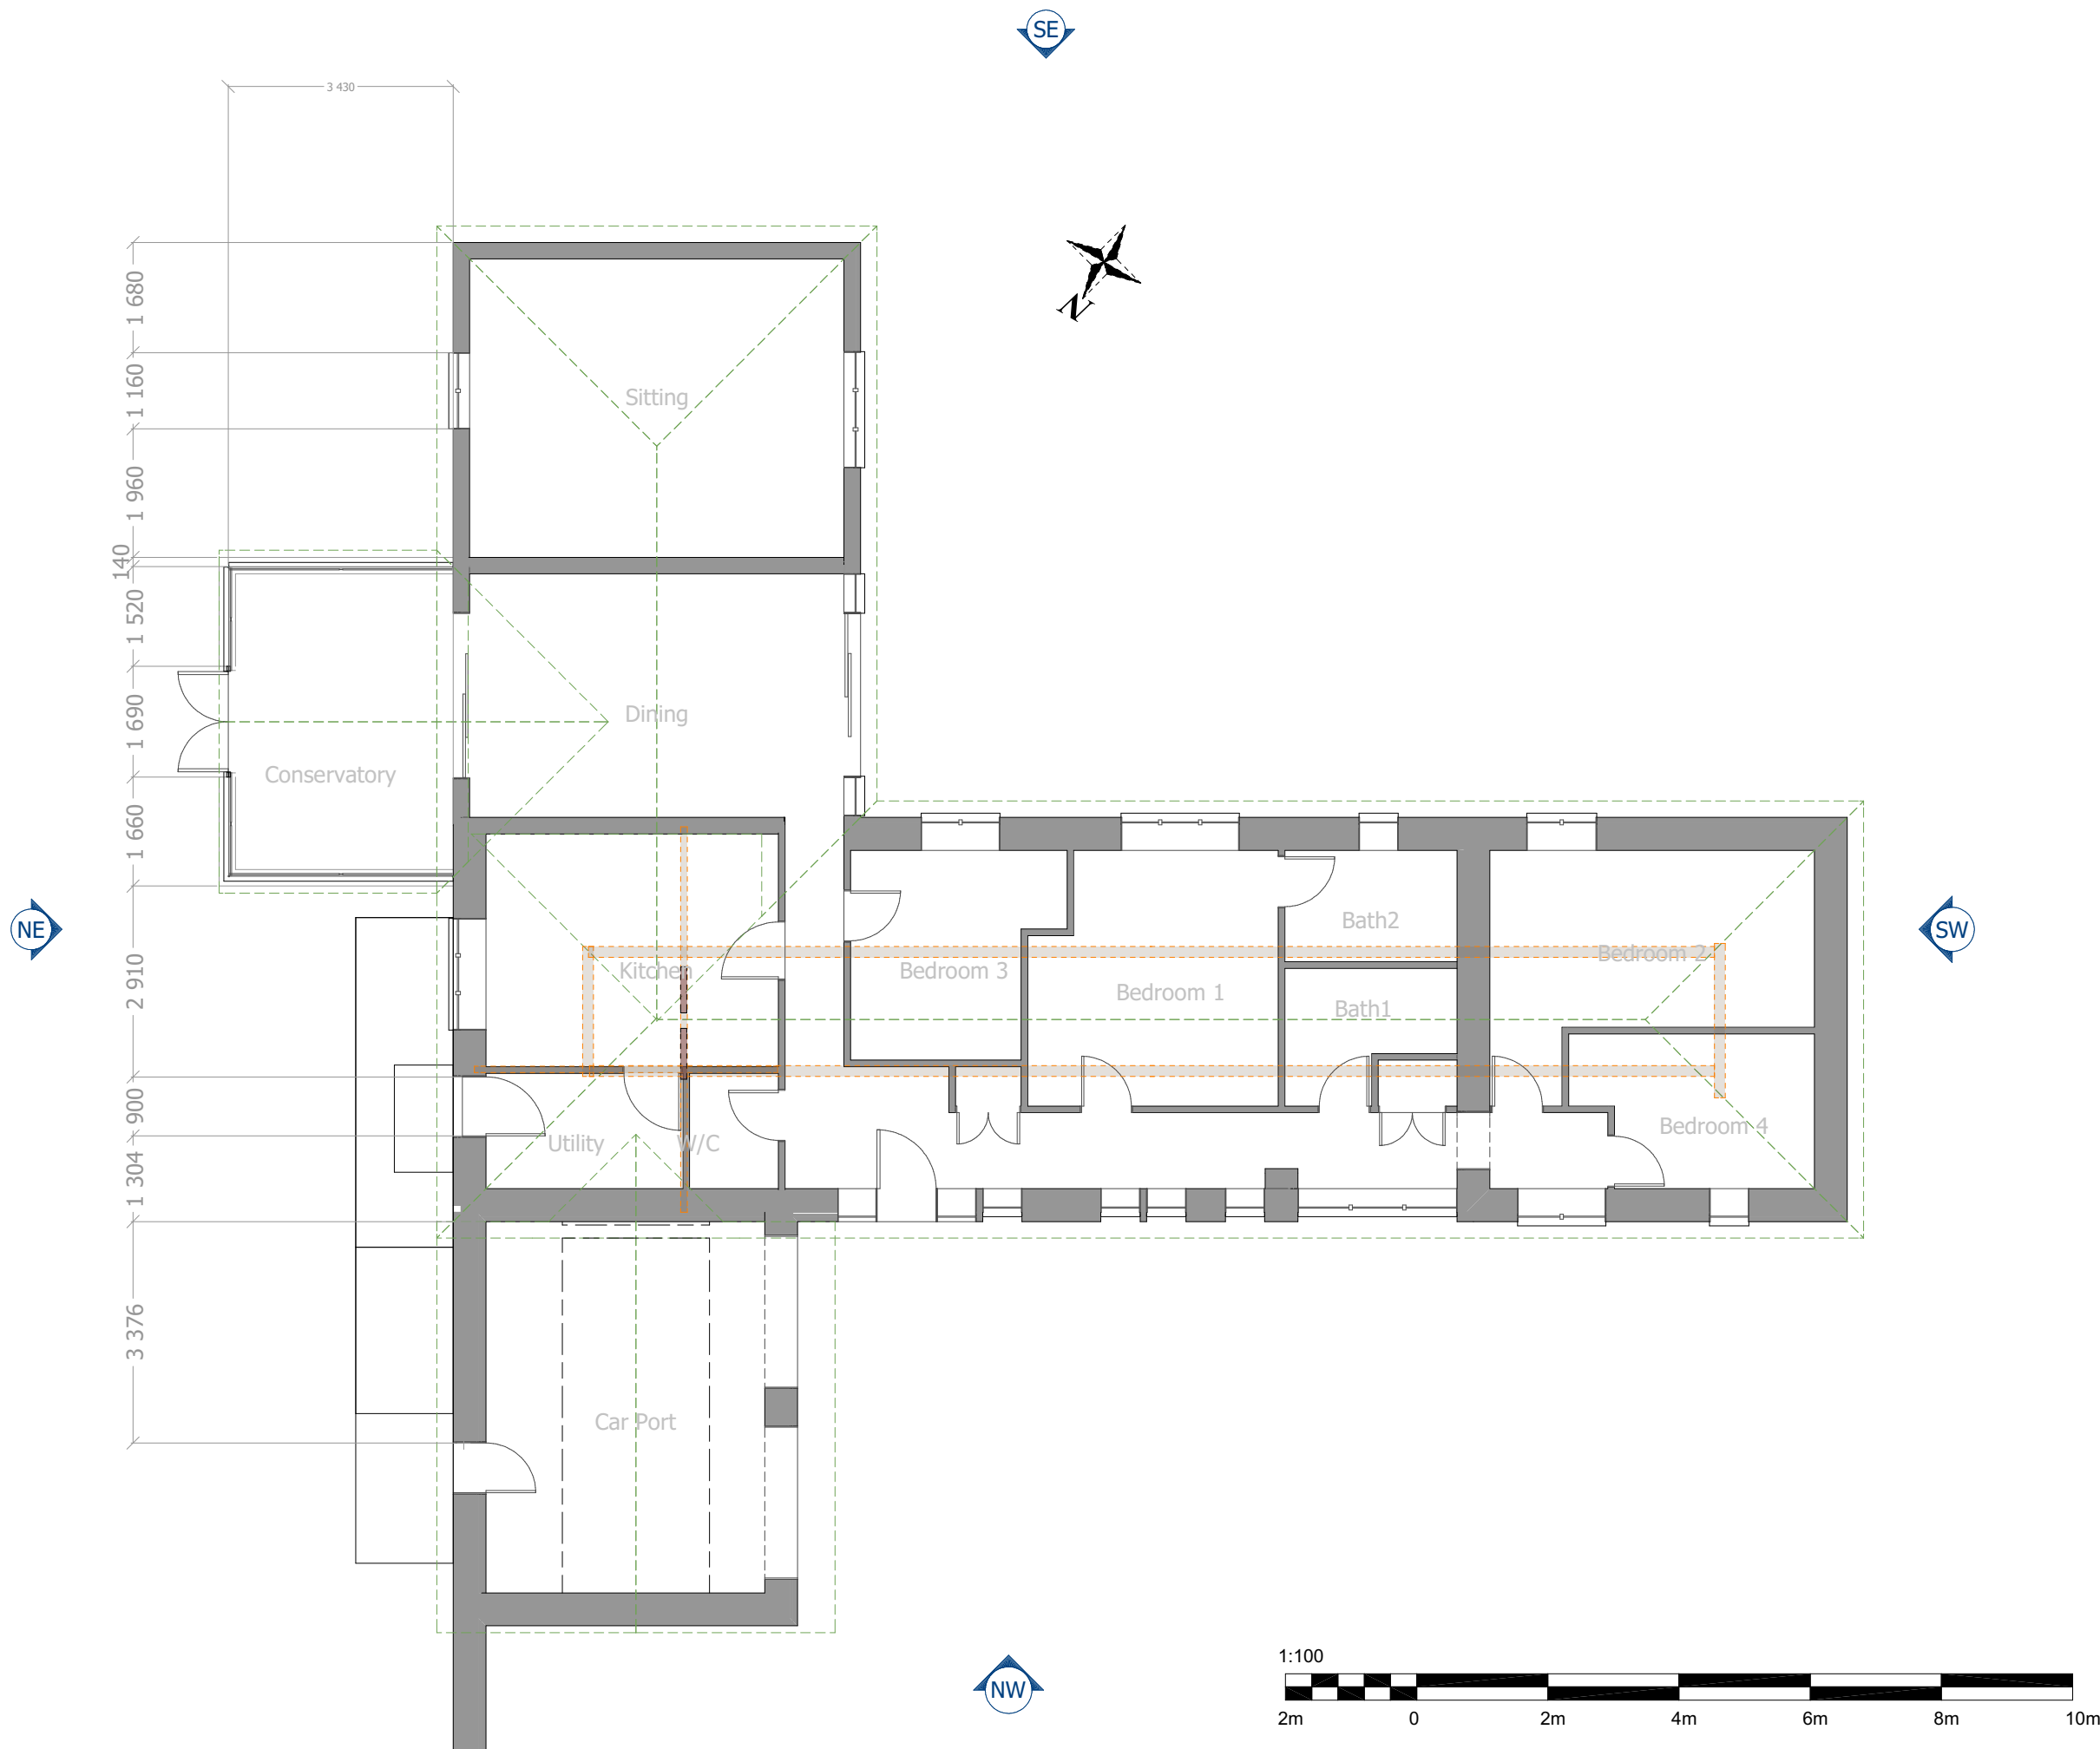

3 Cuddington Court  
Existing plan

North East View - Existing 1:100

Proposed Roof lights

North East View - Proposed 1:100

1:100

2m 0 2m 4m 6m 8m 10m

Proposed Roof light

1:100

3 Cuddington Court  
 South East View - Existing /  
 Proposed

**Fixadesign**