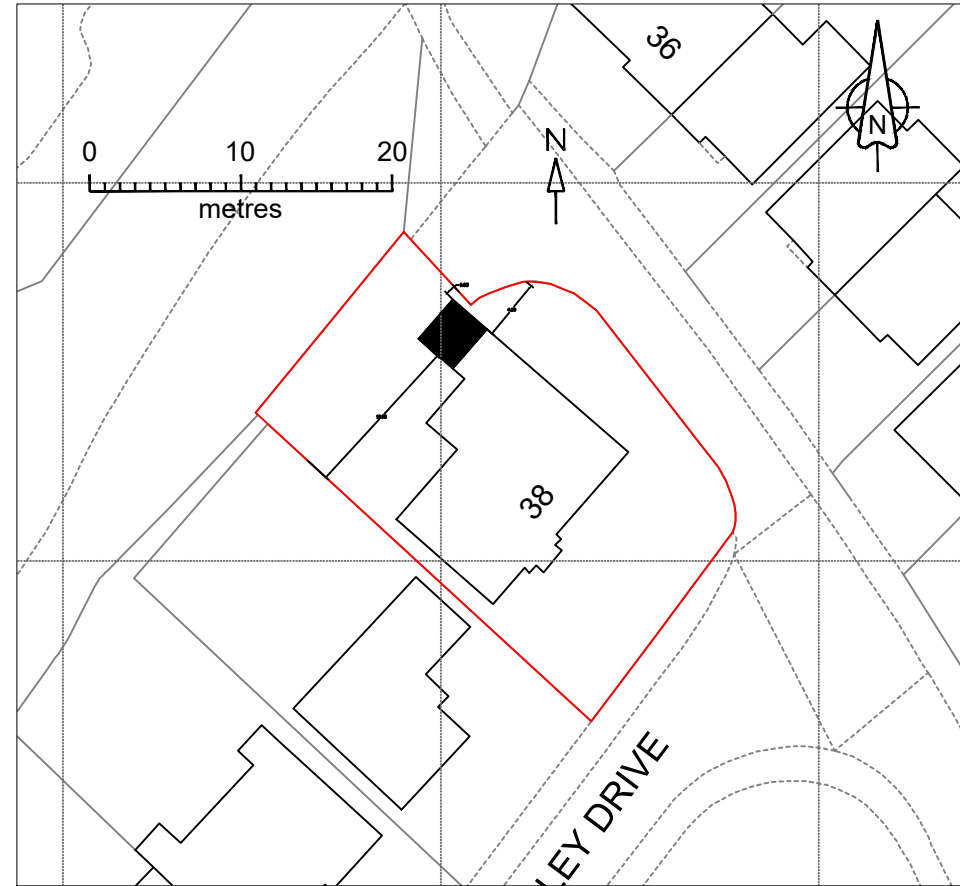

Scale 1/1250

Scale 1/500

Rev	Revision details	Chkd	Appd	Date
Project Name				
38 Mosley Drive B37 7AJ				
Drawing Title				
Site / Block Locations Plans				
Scale : 1/100				
Original Drg Size : A3		Dimensions : M		
Drawn: SK		Date: 02/03/2023		
Drawing No				Rev
004				-