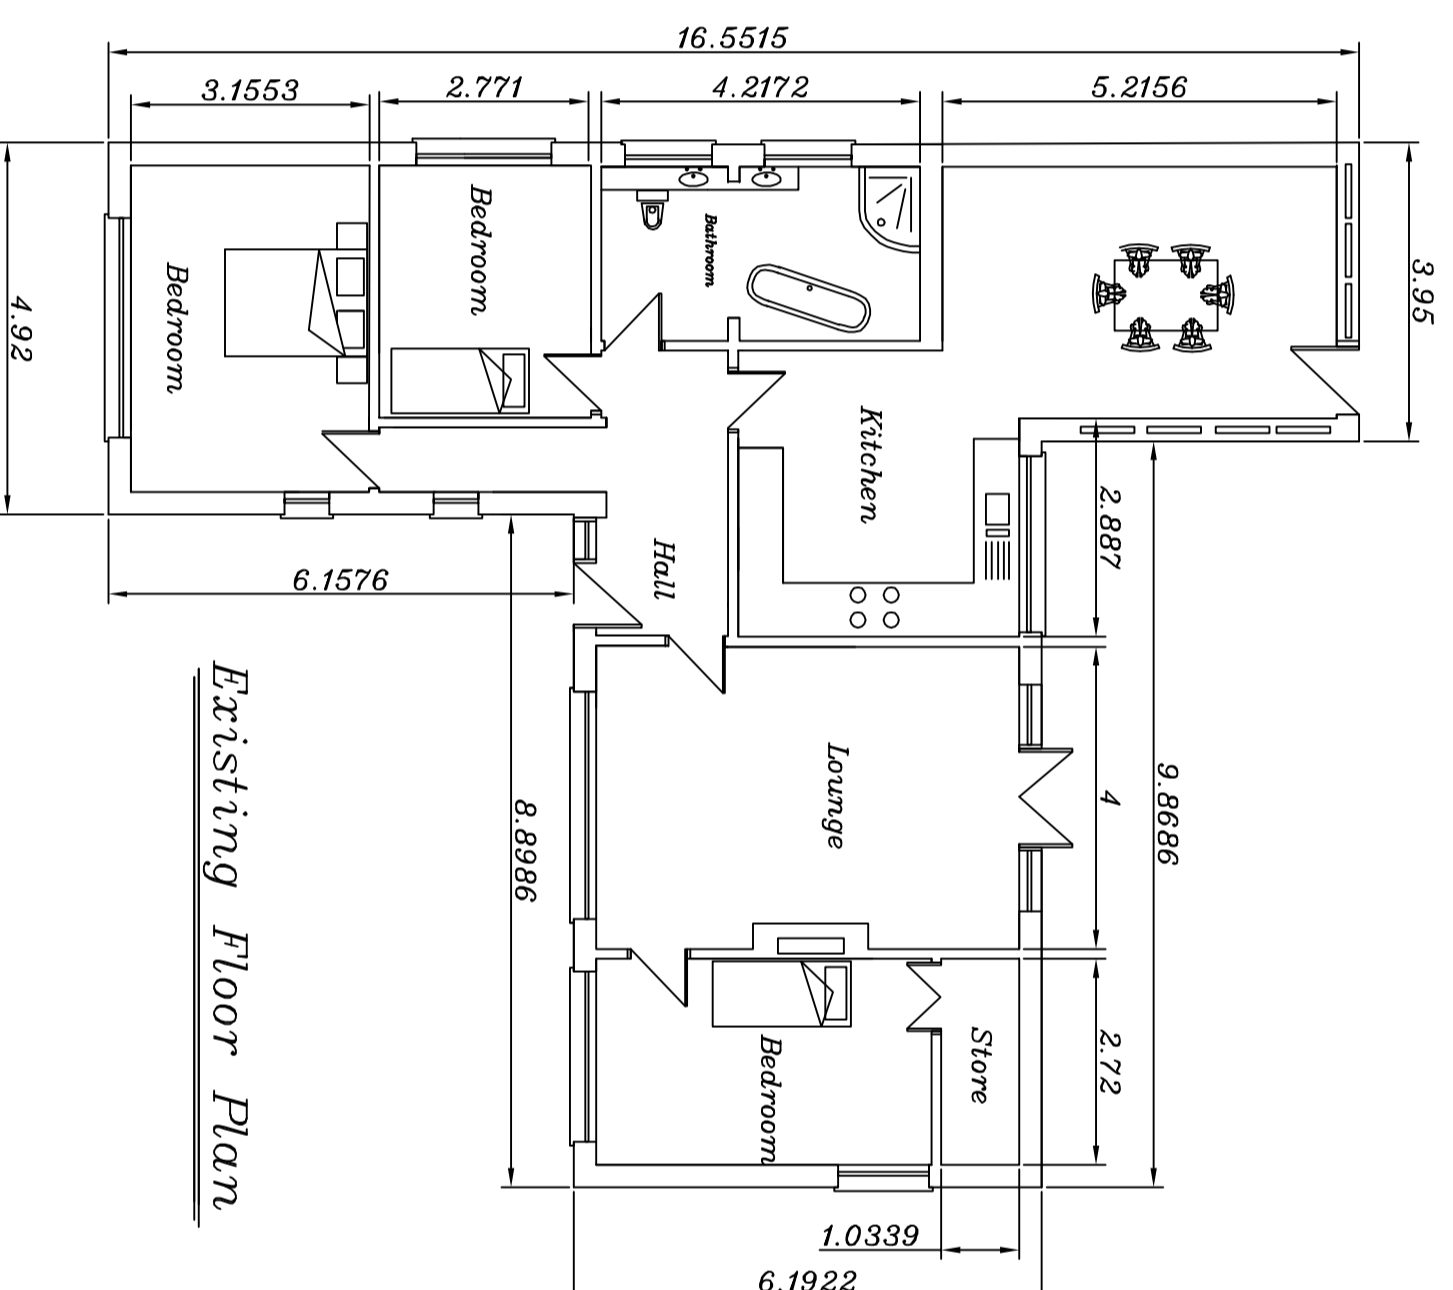

— — *Concept Design Services.* — —

Tel : 07526 542108.
E Mail : cds.des65@yahoo.co.uk.

Existing Side Elevation

Existing Front Elevation

Existing Side Elevation

Existing Rear Elevation

Existing Floor Plan

Scale 1 Rep 100.

Ms Melaney Dixon.

6 Queensway
Leadenham
Lincolnshire
LN5 0PF.

J. B. E.

22/01/23

1872/1