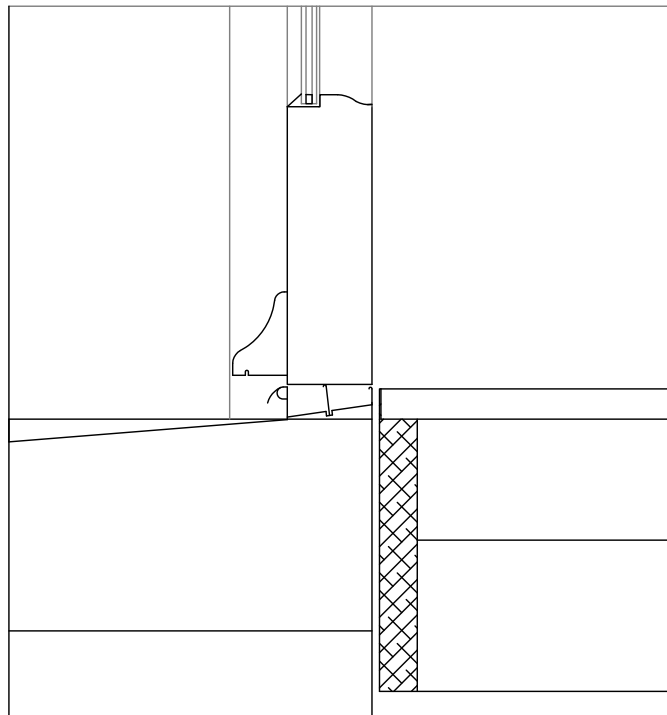

Ex 100 x 50mm hardwood head with draught seal, set back behind stone surround

Ex 75 x 63mm hardwood head

10mm slimline double glazed units set in 'Heritage Putty'

Hardwood weather mould

Storm seal threshold