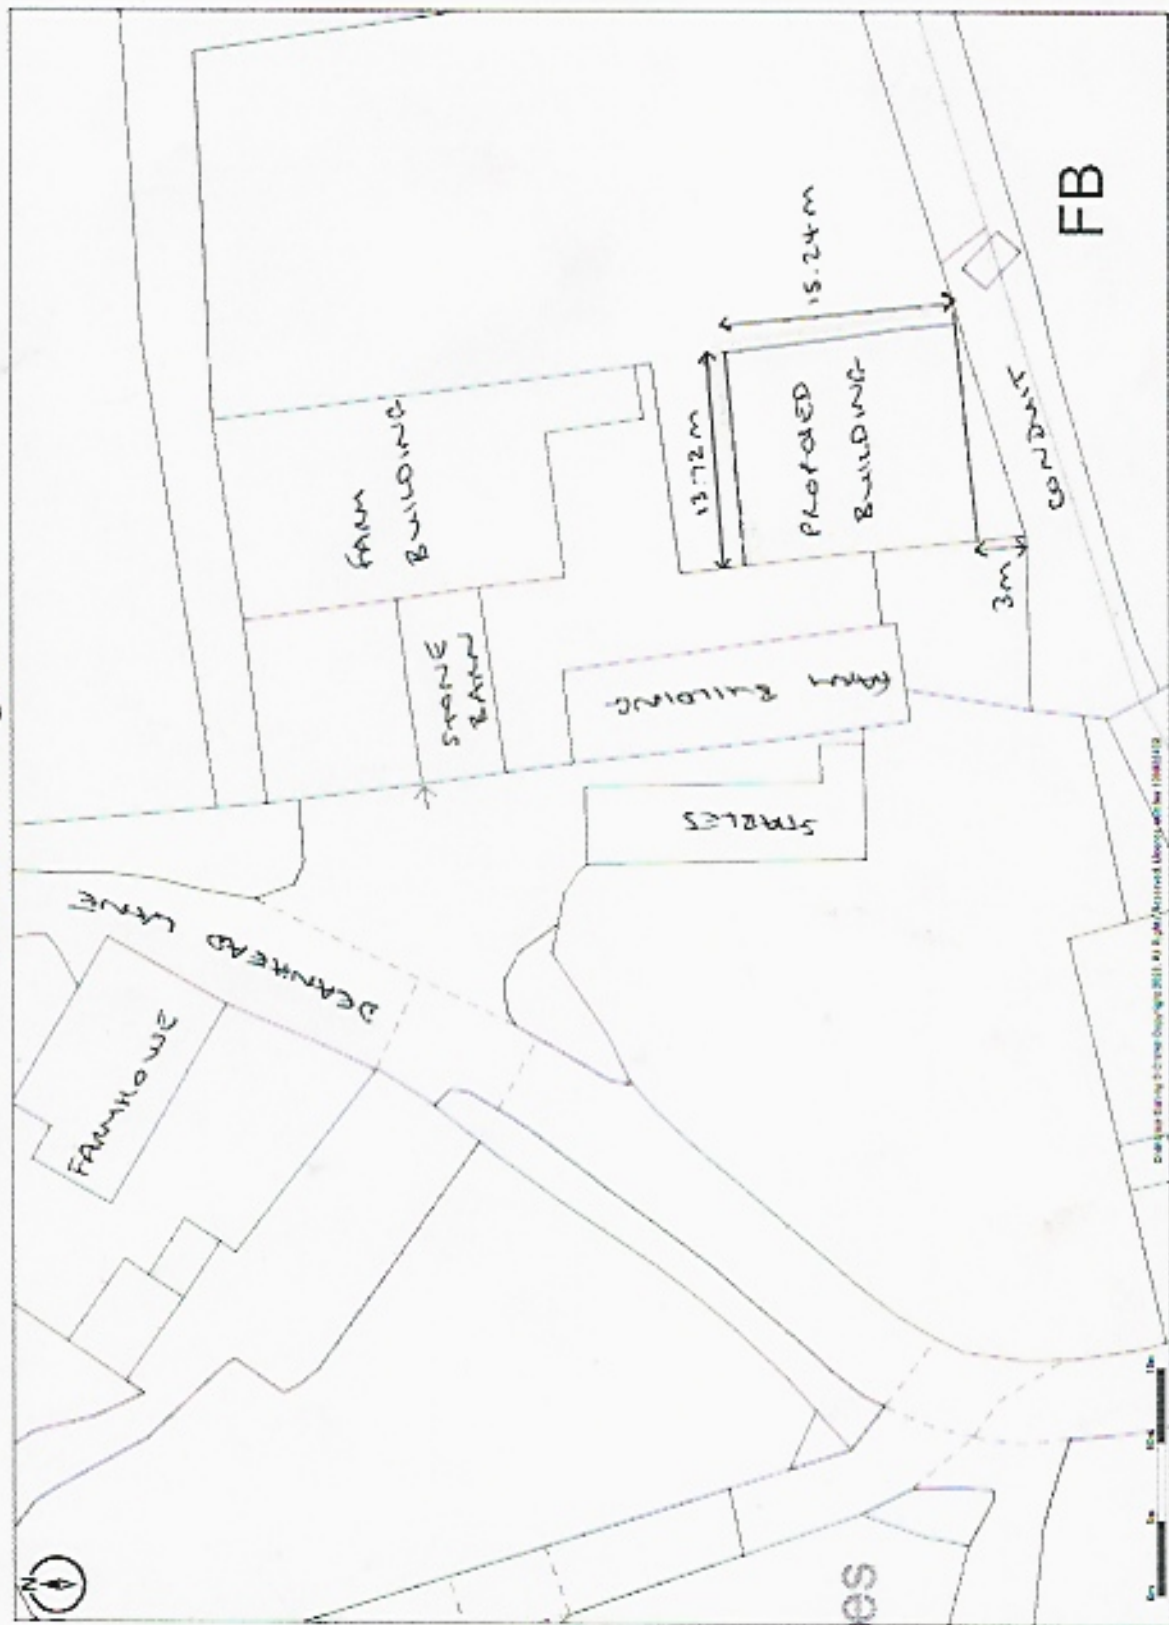

Agricultural Building at Wilcocks Farm, Dean Head Lane, Horwich, Bolton, BL6 7SJ  
D R Wood March 2023  
Block Plan 1:500 @ A4

Ordnance Survey © Crown Copyright 2012. All Rights Reserved.  
Licence number 100012107  
Printed Date - 12/04/2023. Next Size - A4

**Promap**  
LANDMARK INFORMATION