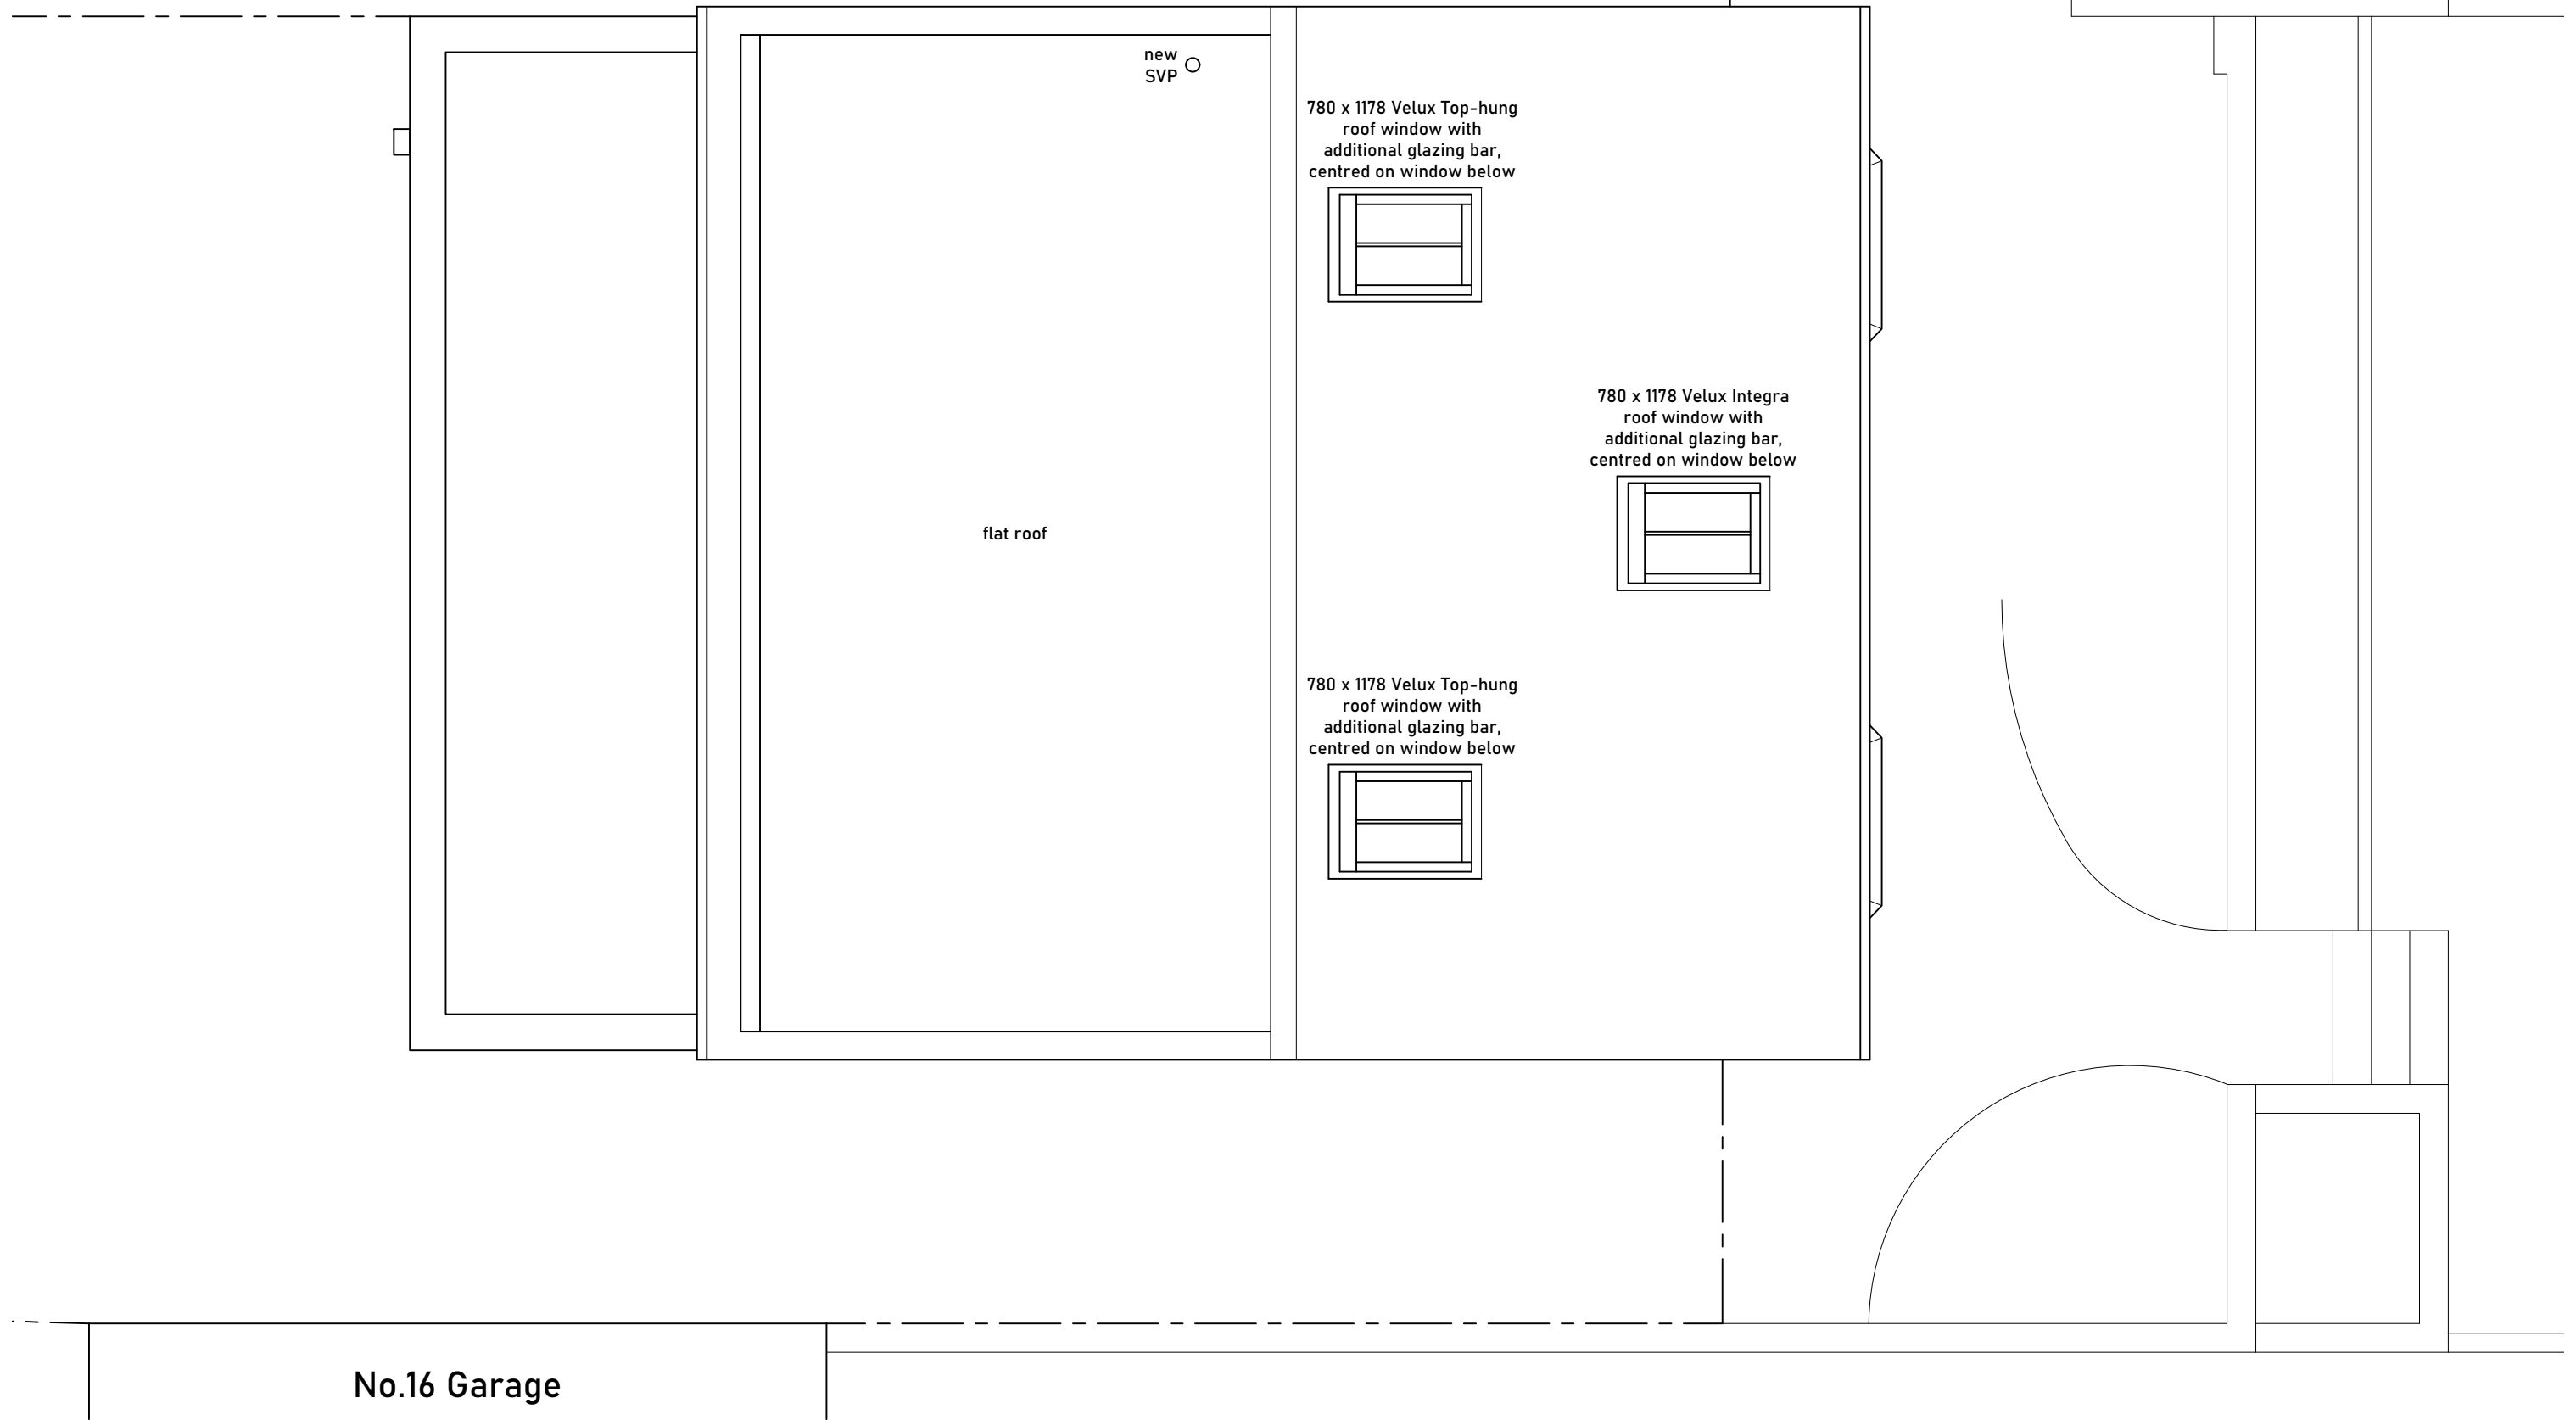

No.12

REVISIONS:

HERTFORD PLANS

M 07534 432 470
 info@hertfordplans.co.uk
 instagram.com/hertfordplans

14 High Street, Watton at Stone, SG14 3ST
 LOFT CONVERSION

PROPOSED ROOF PLAN

Scale 1:50 @A3
 Date JAN 2023
 Drawn SS
 Status PLANNING

Drawing No. 814/L203
 Revision C