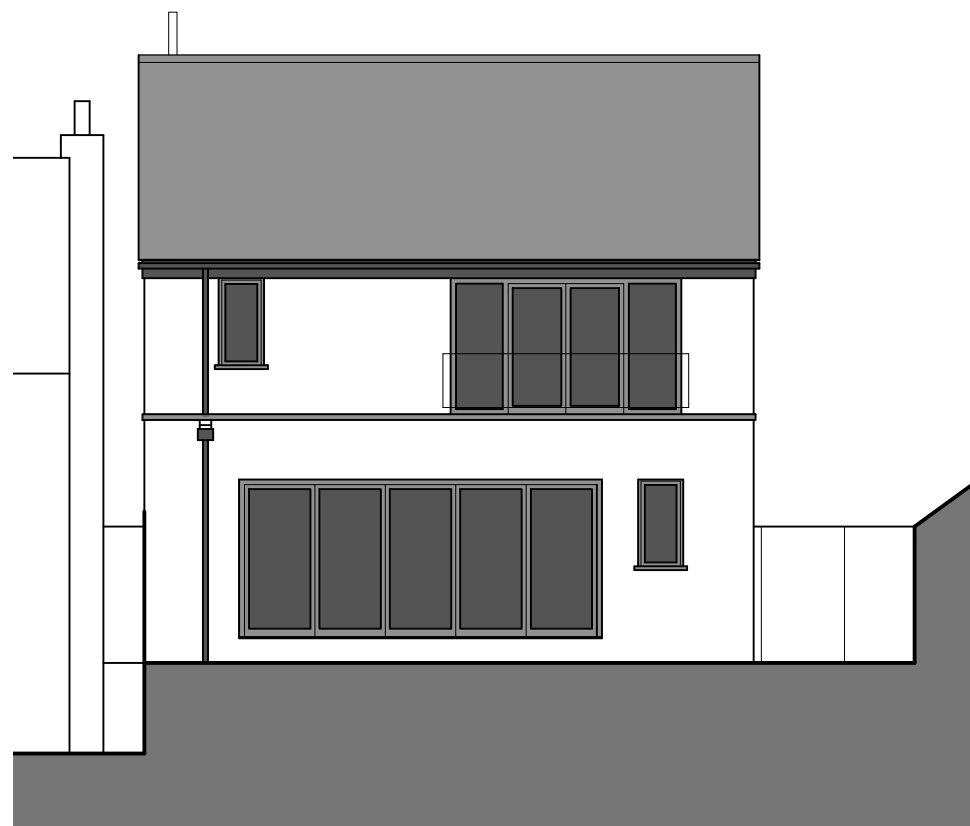

NORTH ELEVATION

EAST ELEVATION

SOUTH ELEVATION

WEST ELEVATION

REVISIONS:

**HERTFORD  
PLANS**

M 07534 432 470  
info@hertfordplans.co.uk  
instagram.com/hertfordplans

14 High Street, Watton at Stone, SG14 3ST  
LOFT CONVERSION

EXISTING ELEVATIONS

0 2m 4m

Scale 1:100 @A3  
Date JAN 2023  
Drawn SS  
Status PRELIMINARY

Drawing No. 814/L101 Revision B