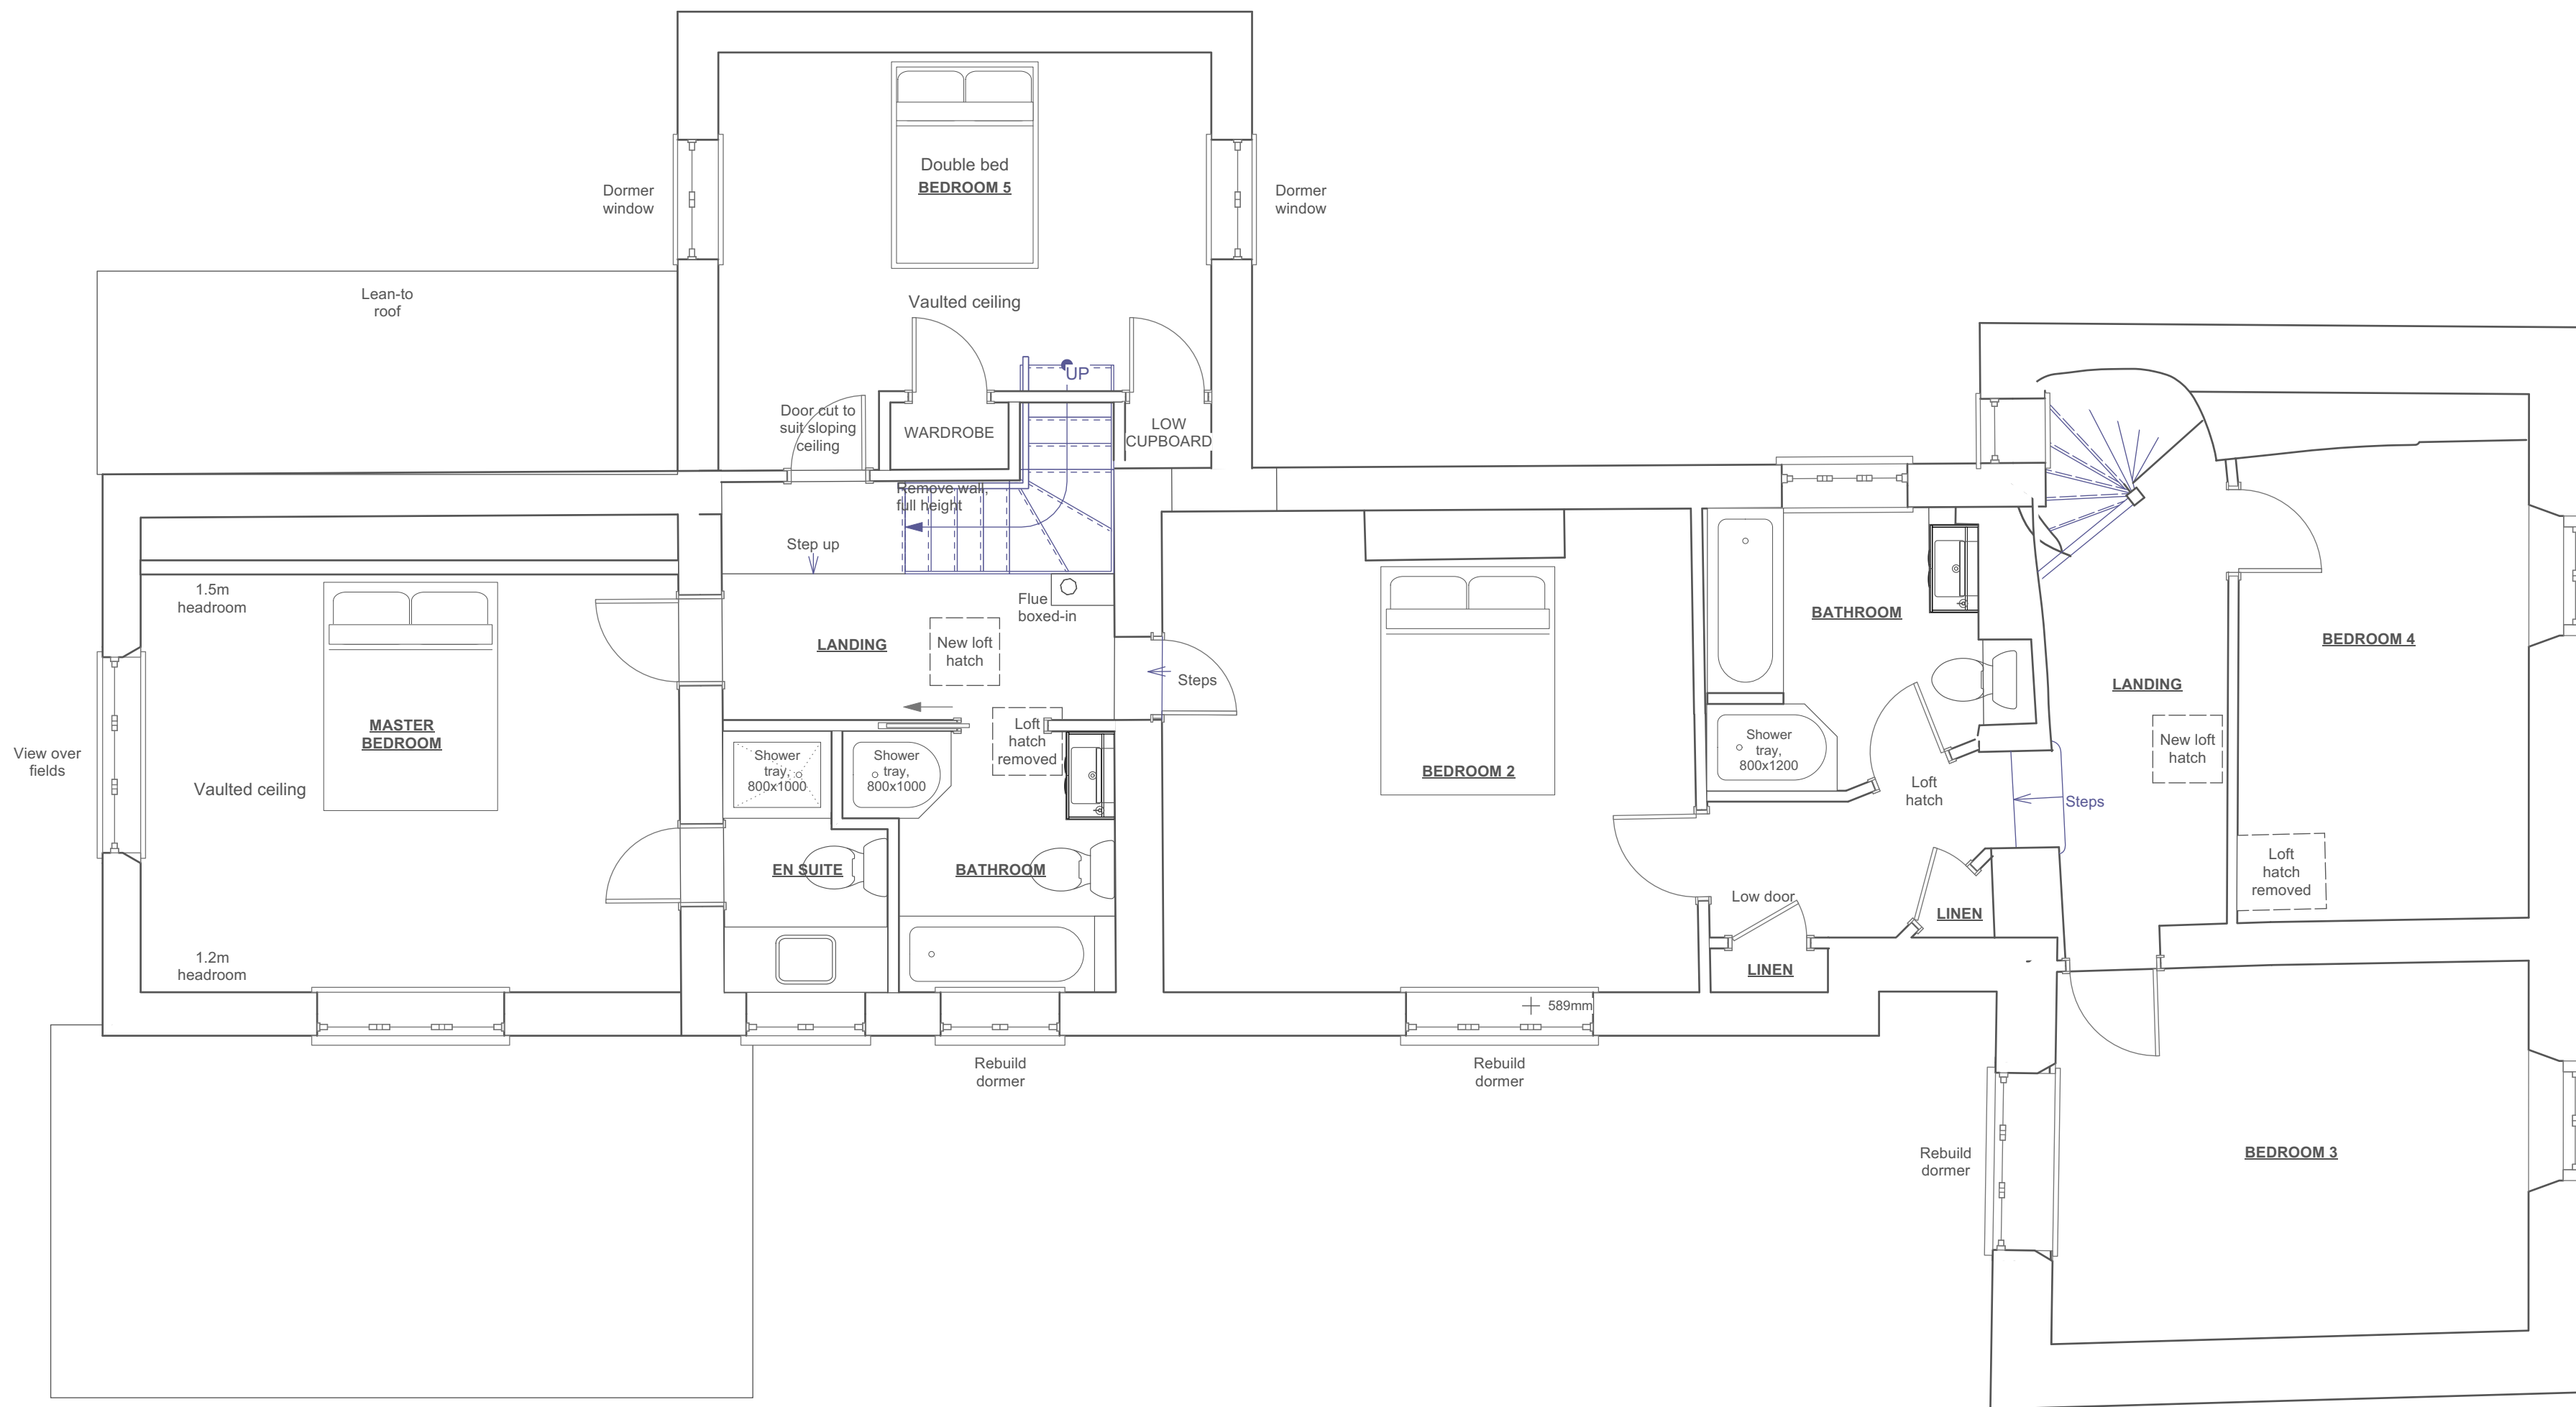

NOTES:
1. This drawing and its design is the copyright of Cotswold Architects Ltd. and may not be reproduced in any form without their prior consent.
2. Do not scale off this drawing.
3. Dimensions to be checked on site.

CLIENT:
Mr and Mrs Turner
cotswold architects.
RIBA CHARTERED ARCHITECTS
www.cotswoldarchitects.com
info@cotswoldarchitects.com

tel. 01285 238528

PROJECT:
Proposed Extensions to:
Rosemullion
Turkdean
Cheltenham
GL54 3NT

TITLE:
Proposed First Floor Plan

DRAWING NO.	REV.
21-056-P-FF01	.

SCALE:
1:50@A2
DATE:
Feb 2023