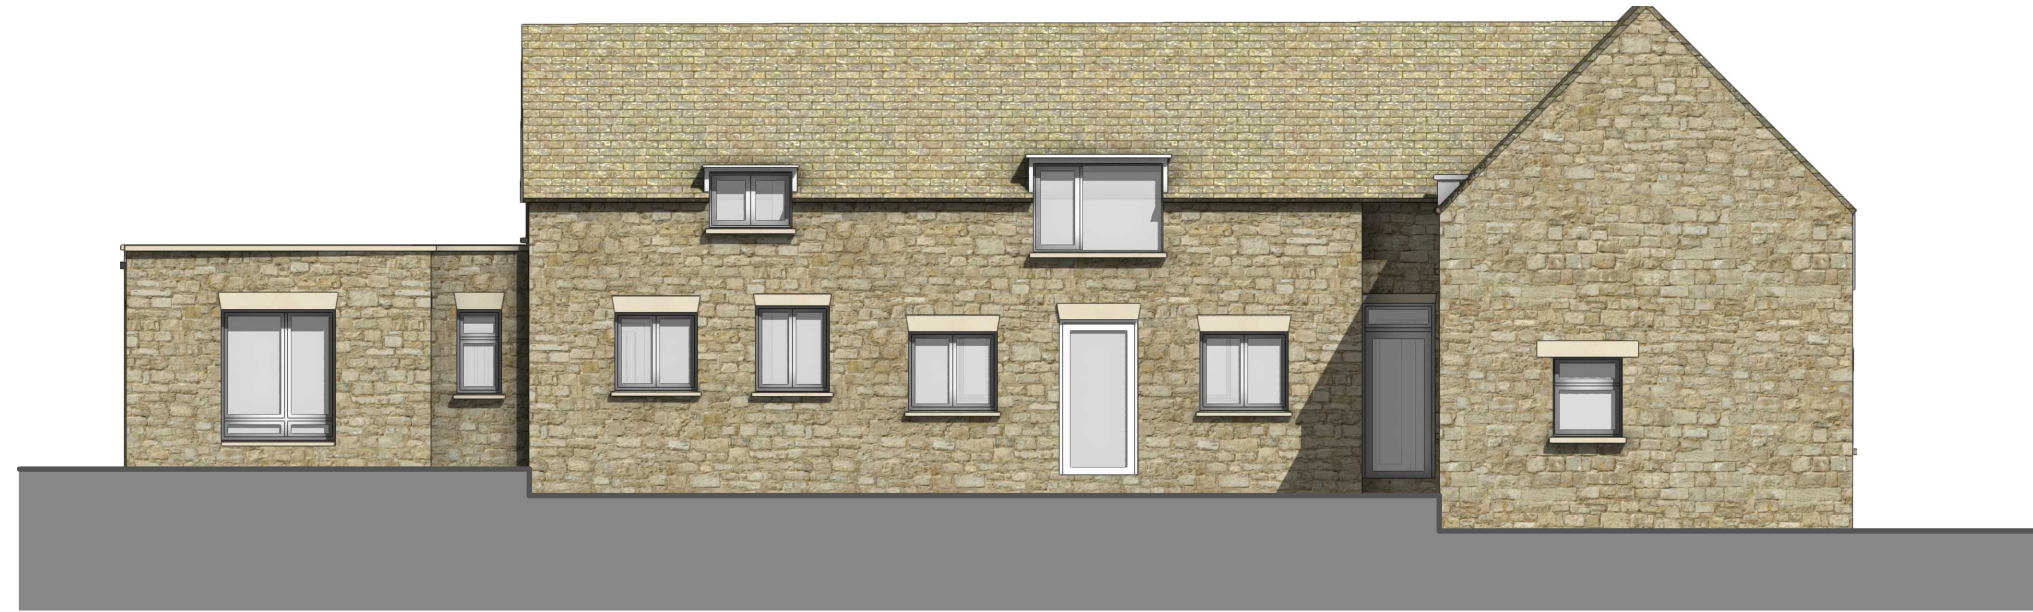

SOUTH EAST ELEVATION

SOUTH WEST ELEVATION

NORTH WEST ELEVATION

NORTH EAST ELEVATION

CLIENT:
Mr and Mrs Turner
cotswold architects.
 RIBA CHARTERED ARCHITECTS
www.cotswoldarchitects.com
info@cotswoldarchitects.com

tel. 01285 238528

PROJECT:
 Proposed Extensions to:
 Rosemullion
 Turkdean
 Cheltenham
 GL54 3NT

TITLE:
Existing Elevations

| | |
|---------------------|------|
| DRAWING NO. | REV. |
| 21-056-E-E01 | . |

SCALE: 1:100@A2 DATE: Feb 2023