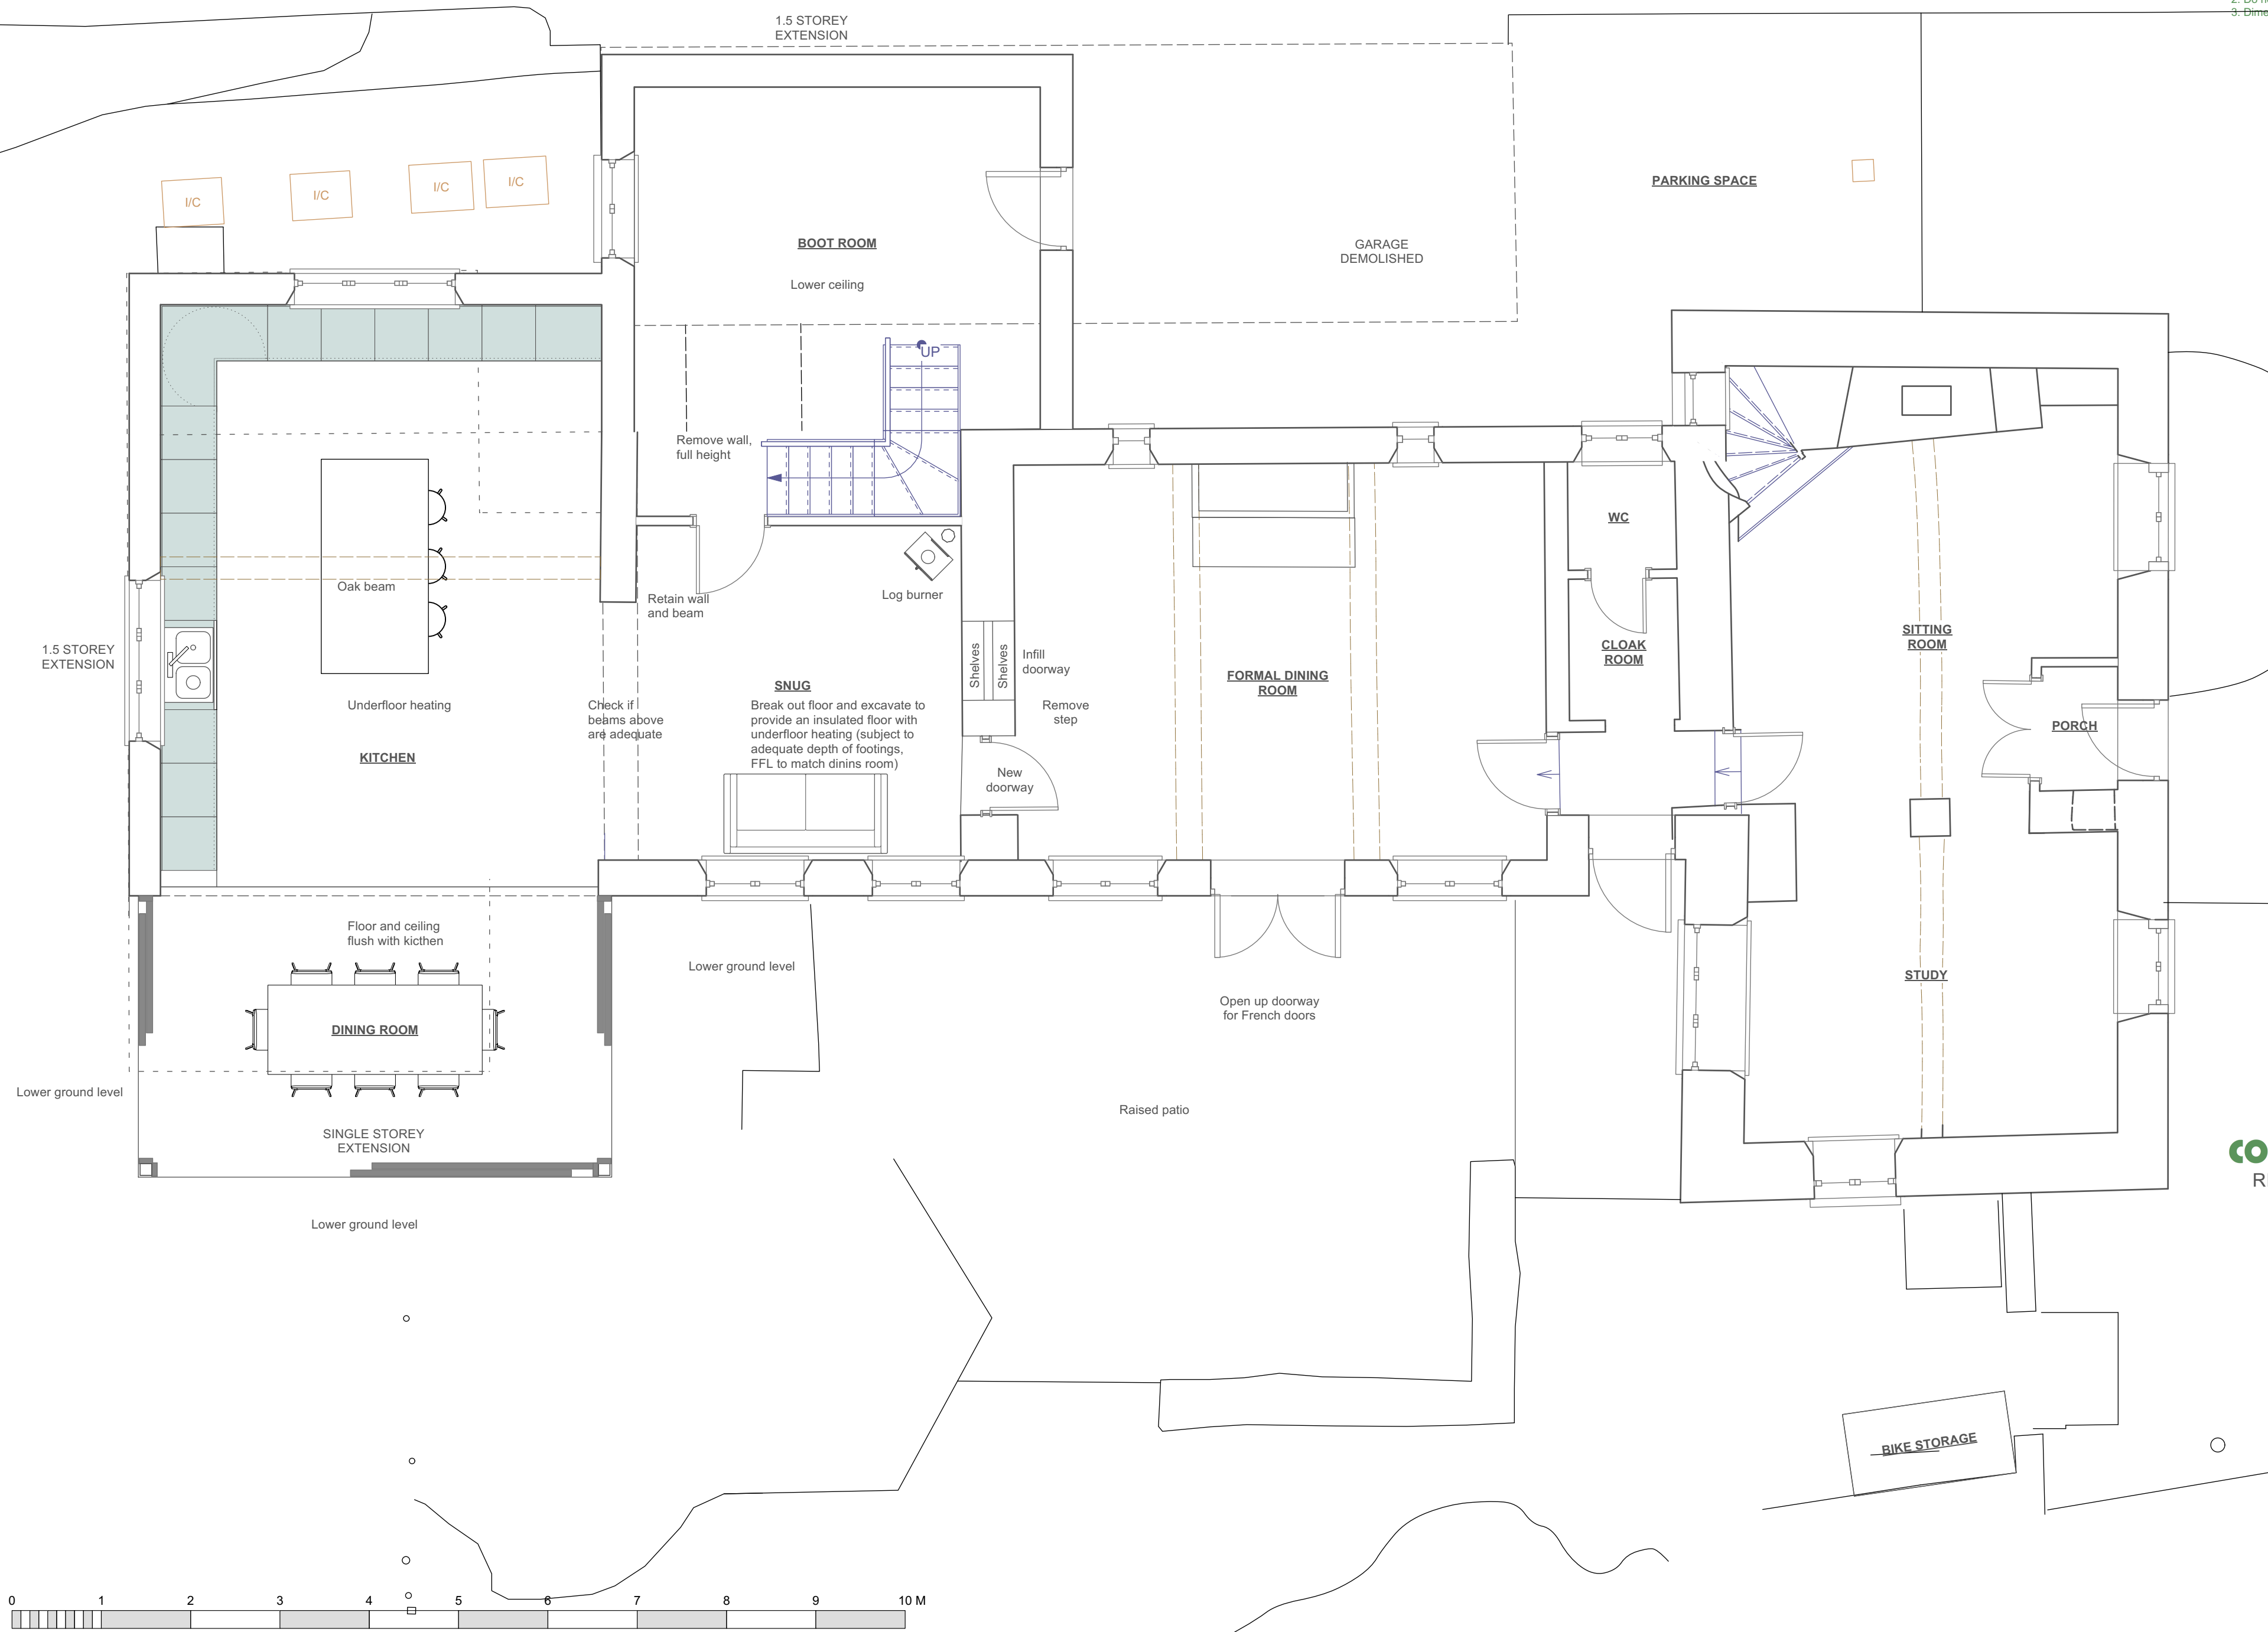

NOTES:
1. This drawing and its design is the copyright of Cotswold Architects Ltd. and may not be reproduced in any form without their prior consent.
2. Do not scale off this drawing.
3. Dimensions to be checked on site.

CLIENT:
Mr and Mrs Turner
cotswold architects.
RIBA CHARTERED ARCHITECTS
www.cotswoldarchitects.com
info@cotswoldarchitects.com

tel. 01285 238528

PROJECT:
Proposed Extensions to:
Rosemullion
Turkdean
Cheltenham
GL54 3NT

TITLE:
Proposed Ground Floor Plan

DRAWING NO.	REV.
21-056-P-GF01	.

SCALE:
1:50@A2

DATE:
Feb 2023