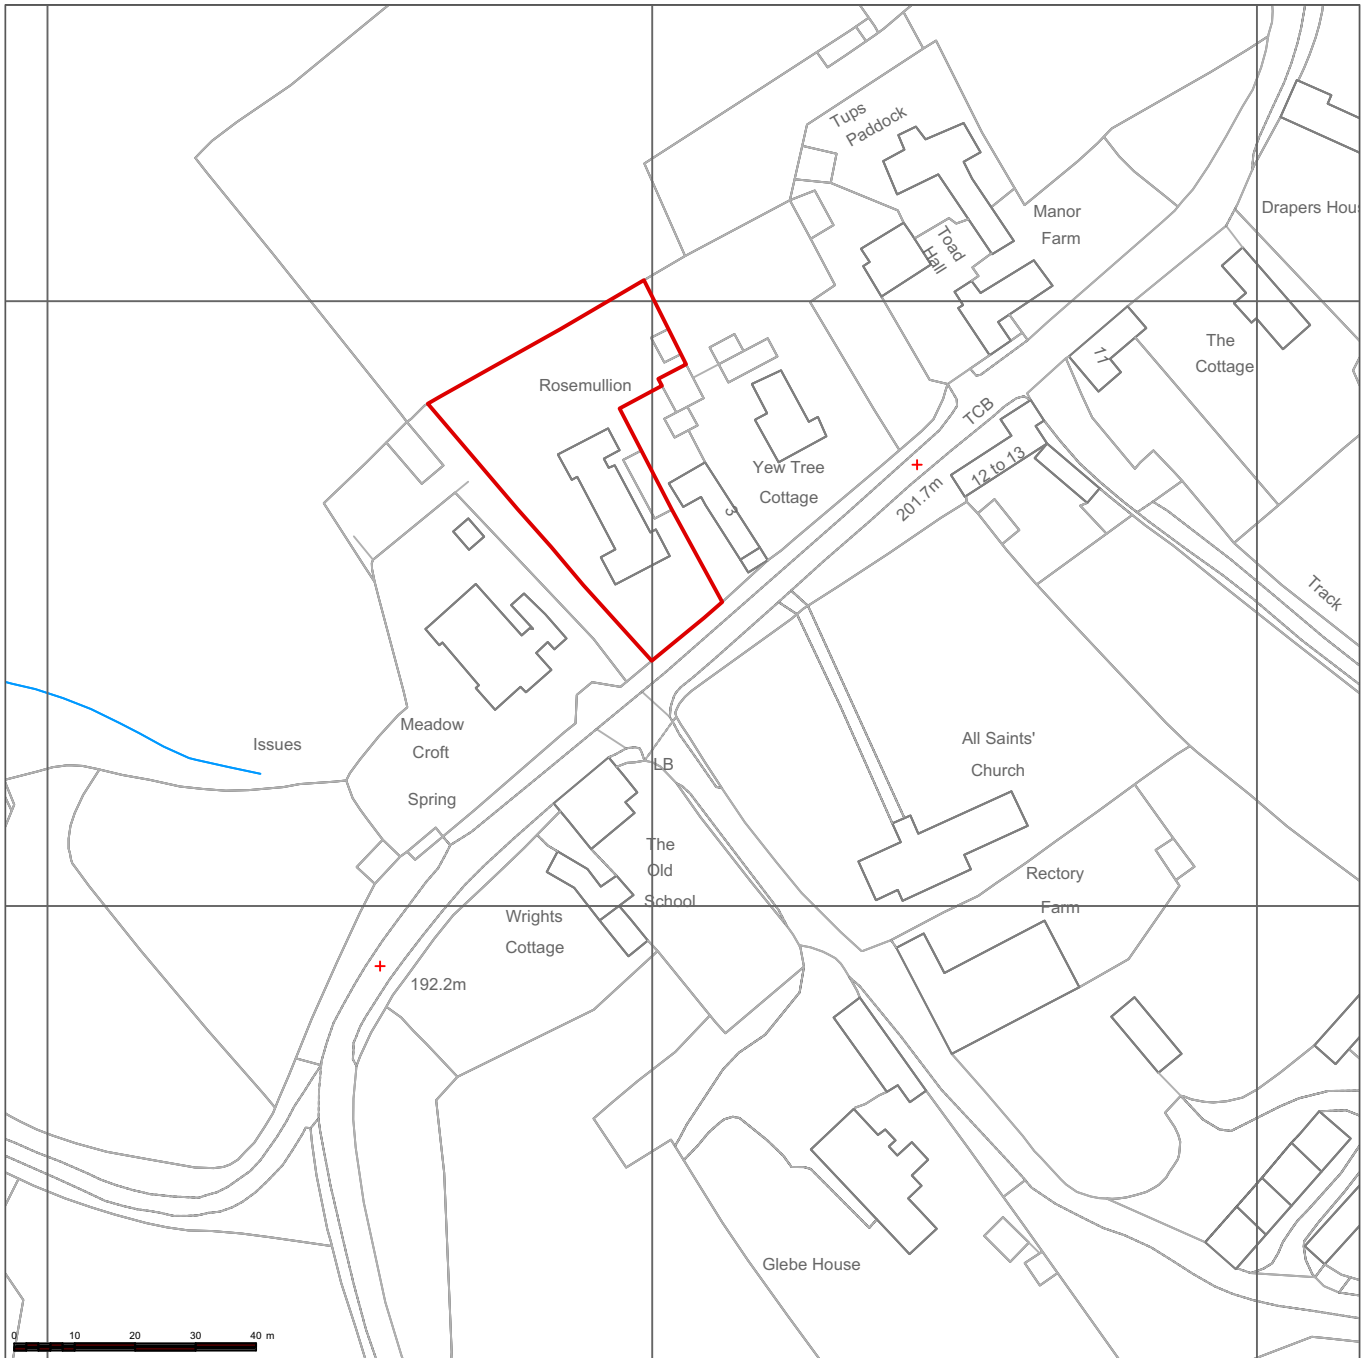

Map Supplied by Streetwise Maps Ltd
www.streetwise.net
Licence No: 100047474

CLIENT:
Mr and Mrs Turner

TITLE:
Site Location Plan

cotswold architects.
RIBA CHARTERED ARCHITECTS
www.cotswoldarchitects.com
info@cotswoldarchitects.com

PROJECT:
Proposed Extensions to:
Rosemullion
Turkdean
Cheltenham
GL54 3NT

DRAWING NO.	REV.
21-056-E-SLP01	.

tel. 01285 238528

SCALE: 1:1250@A4
DATE: Feb 2023