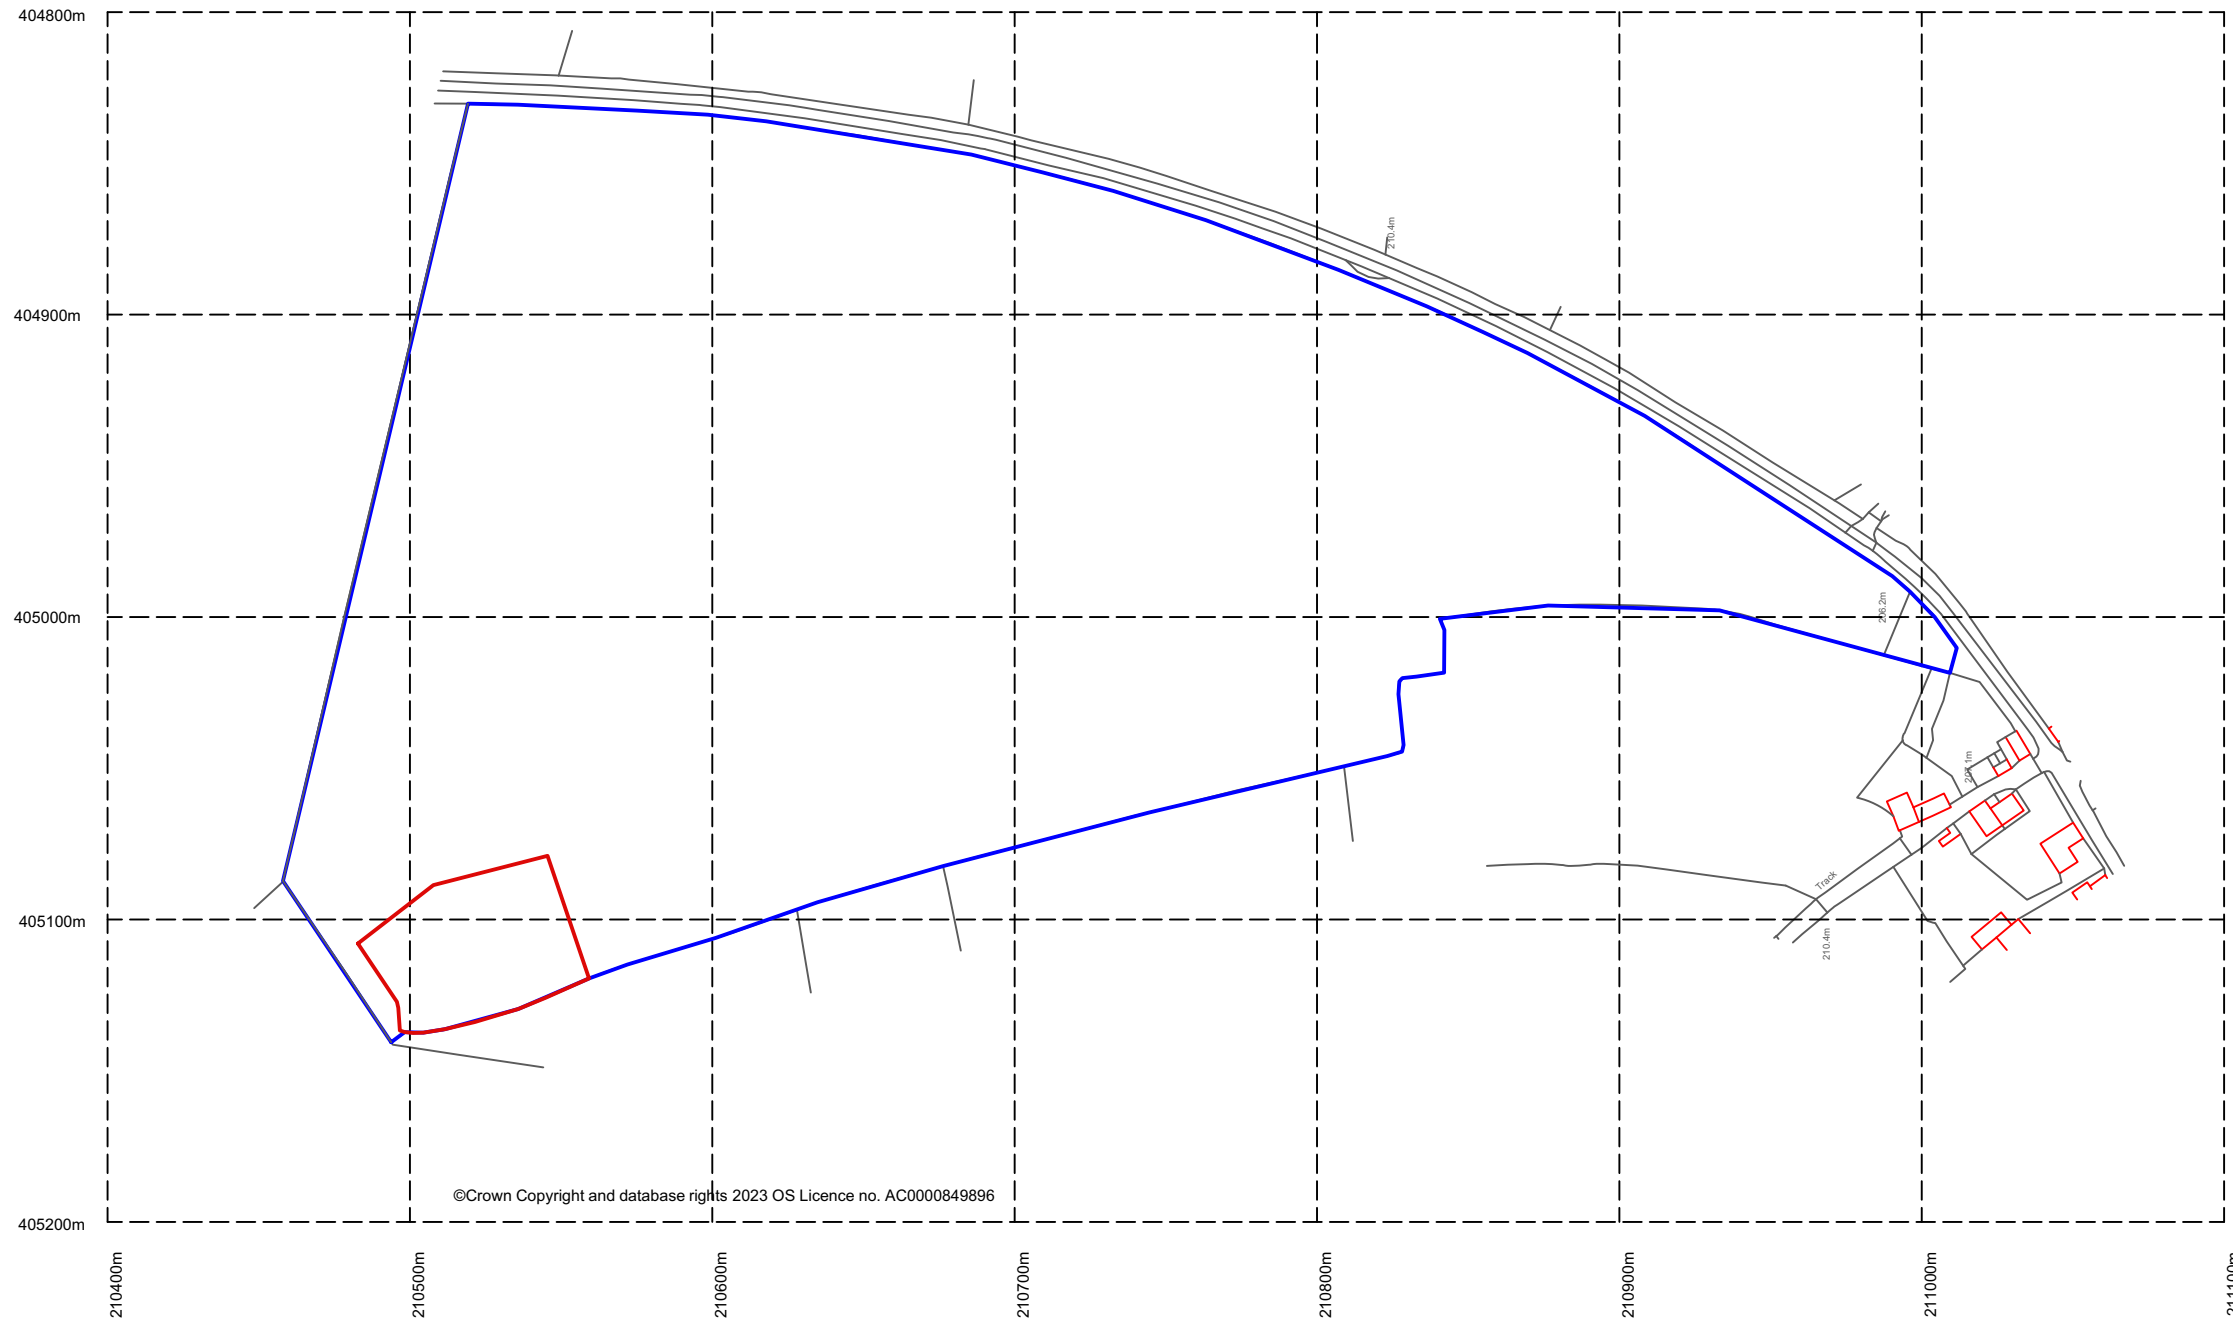

Supplied by: Centremaps
 Centre coordinates of this map: -
 Produced - from the Ordnance Survey National Geographic Database and incorporating surveyed revision available at this date. © Crown Copyright -.
 Reproduction in whole or part is prohibited without the prior permission of Ordnance Survey.
 Ordnance Survey, the OS symbol and OS Sitemap are registered trademarks of Ordnance Survey, the national mapping agency of Great Britain.
 This product contains data surveyed at one or more of the following scales: 1:1250, 1:2500, and 1:10000.
 The representation of a road, track or path is no evidence of a right of way.
 The representation of features as lines is no evidence of a property boundary.
 Heights are given in metres above Datum.
 The alignment of tunnels is approximate.

Rev.	By	Date	Comment

	<p>1. Responsibility is not accepted for errors made by others in scaling from this drawing. All construction information should be taken from written dimensions only.</p> <p>2. All dimensions must be checked on site and any discrepancies checked with the architect prior to manufacture, fabrication and/or installation</p>	<p>3. Unless shown otherwise all dimensions are to structural surfaces.</p> <p>4. All works to be carried out in accordance with British Standards, EU Regulations, Codes of Practice and all statutory obligations.</p>	Project: Piccolo Farm Chedworth GL54 4NE	Title/contents: Proposed Site Location Plan	Scale: 1:2500	Paper Size: A3	Date: Mar 23	Drawn by: SW
					Job no.: 041	Type: L	Dwg no.: 001	Revision: -