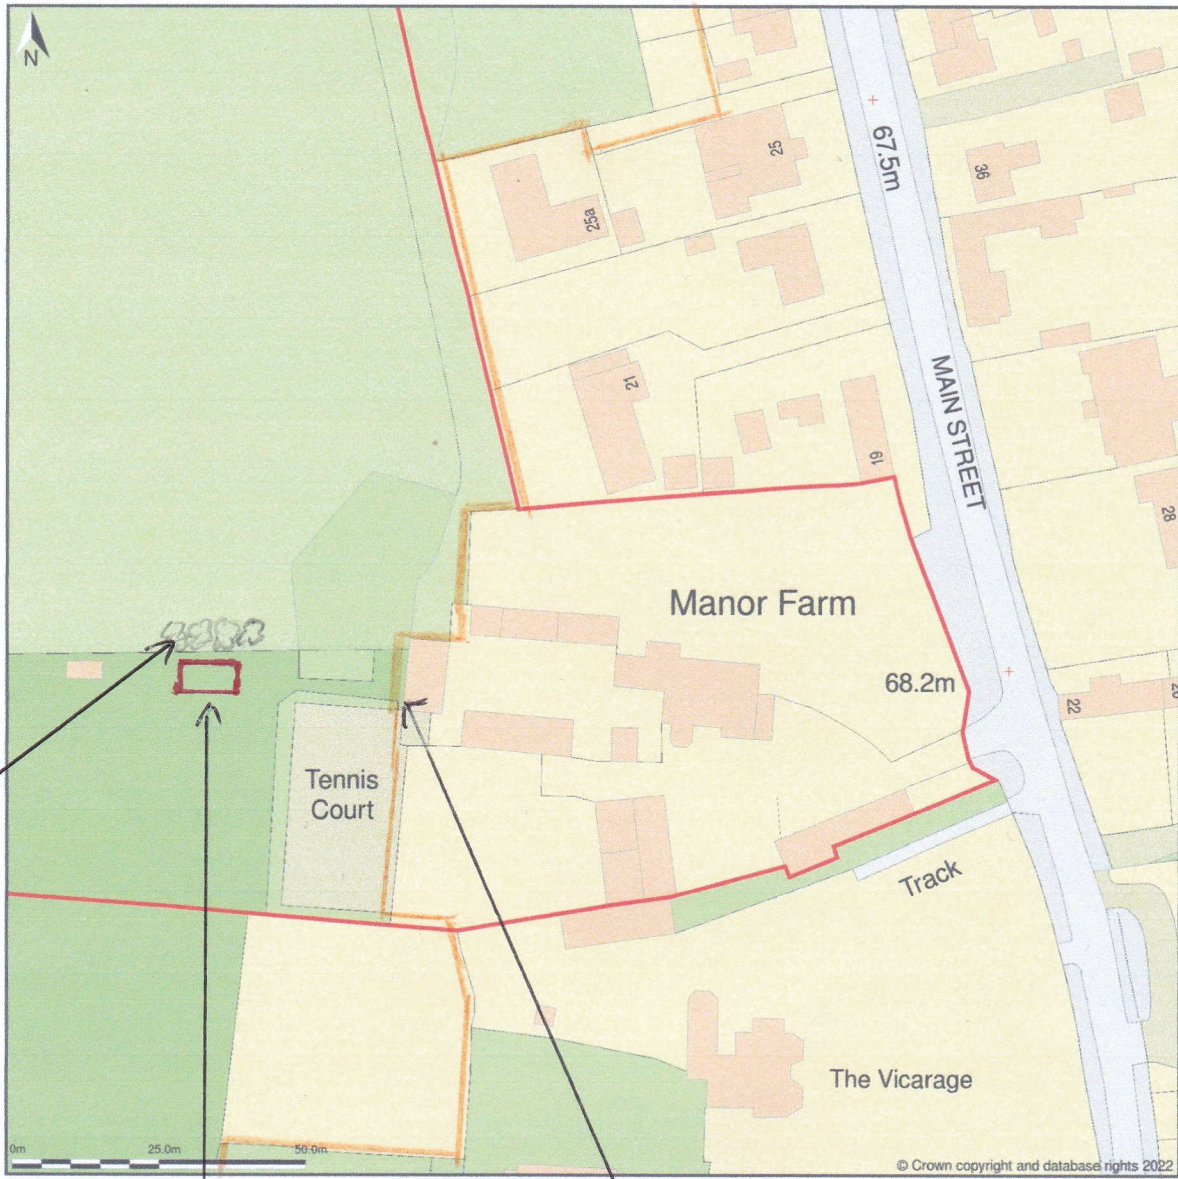

Manor House, Main Street, North Rauceby, Sleaford, Lincolnshire, NG34 8QP

Site Plan shows area bounded by: 502020.0, 346454.45 502220.0, 346654.45 (at a scale of 1:1250), OSGridRef: TF 2124655. The representation of a road, track or path is no evidence of a right of way. The representation of features as lines is no evidence of a property boundary.

Produced on 24th Nov 2022 from the Ordnance Survey National Geographic Database and incorporating surveyed revision available at this date. Reproduction in whole or part is prohibited without the prior permission of Ordnance Survey. © Crown copyright 2022. Supplied by <https://www.buyaplan.co.uk> digital mapping a licensed Ordnance Survey partner (100053143). Unique plan reference: #00779440-BDCD1B

PV ARRAY
~ 35° ANGLE FACING SOUTH

— = CONSERVATION AREA
BOUNDARY