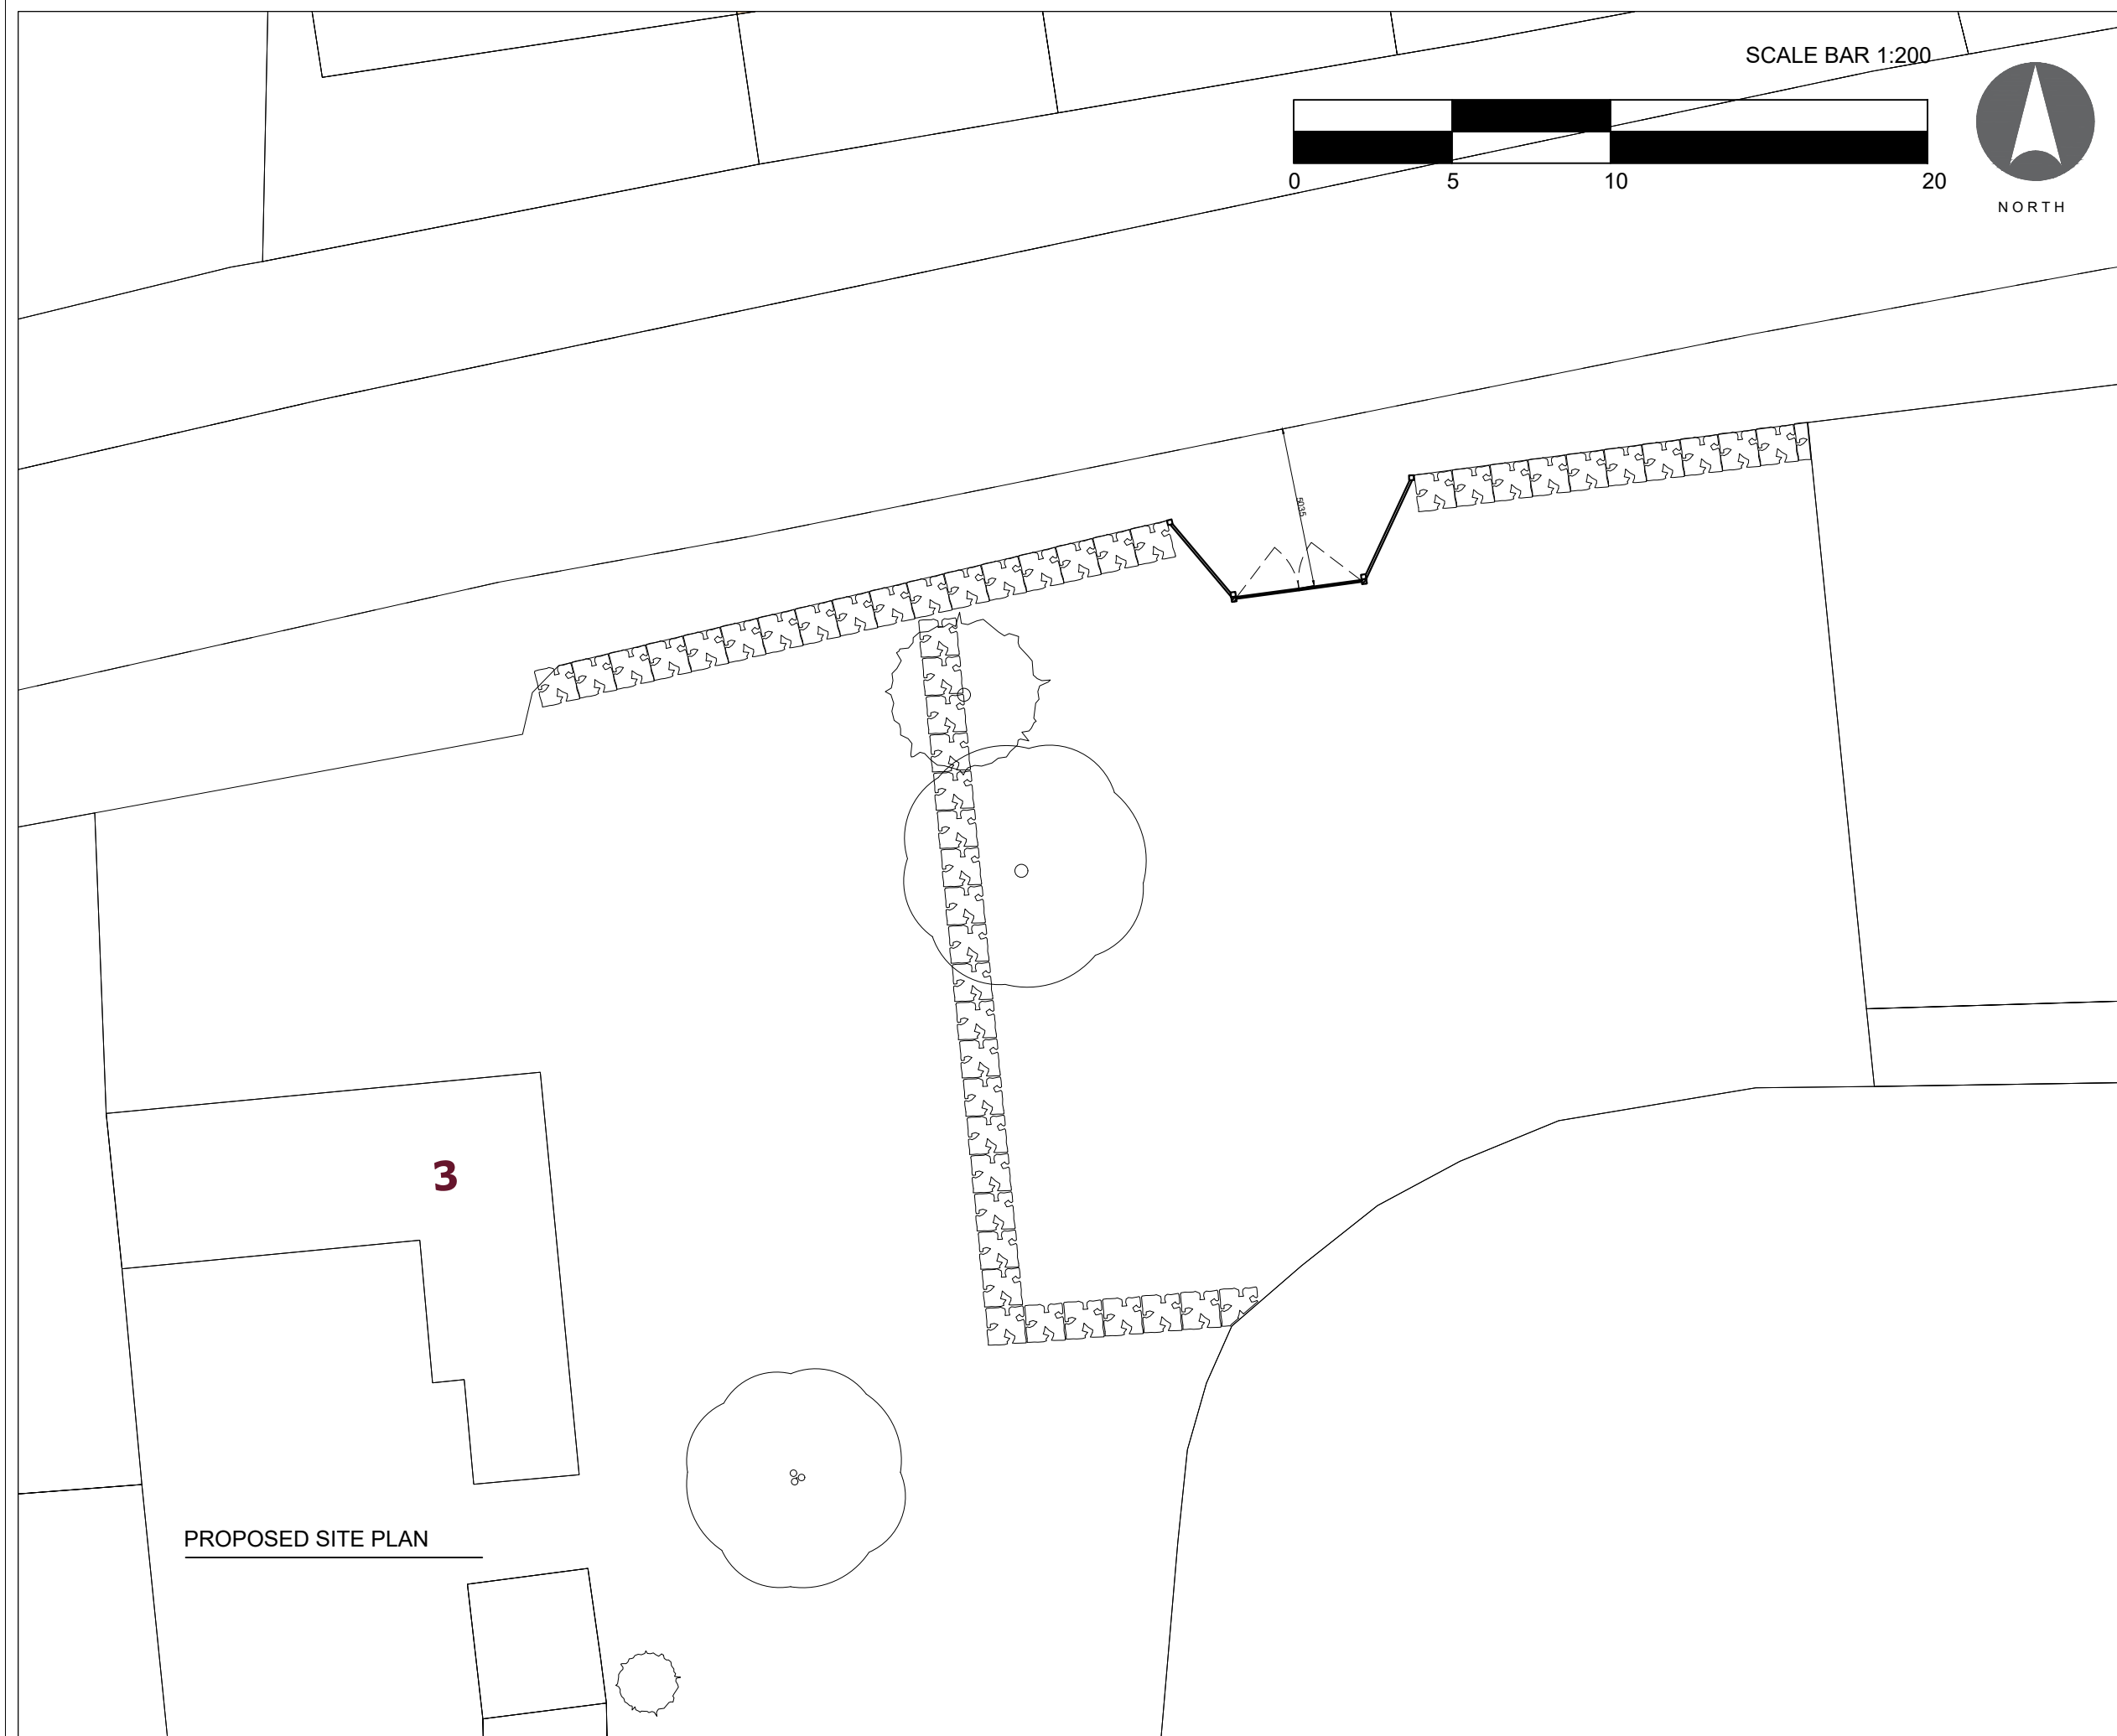

SCALE BAR 1:200

3

PROPOSED SITE PLAN

This drawing is copyright of Nash Design, reproduction is only to take place with written authority.

Job Title: The Old Forge,
Risborough Rd, Kingsey, HP17 8LY

Drawing Title: Proposed Site Plan +
Gate Position

Drawing No.: 148_PP002_01

Date: Feb 2022

Scale: 1:200 @A3