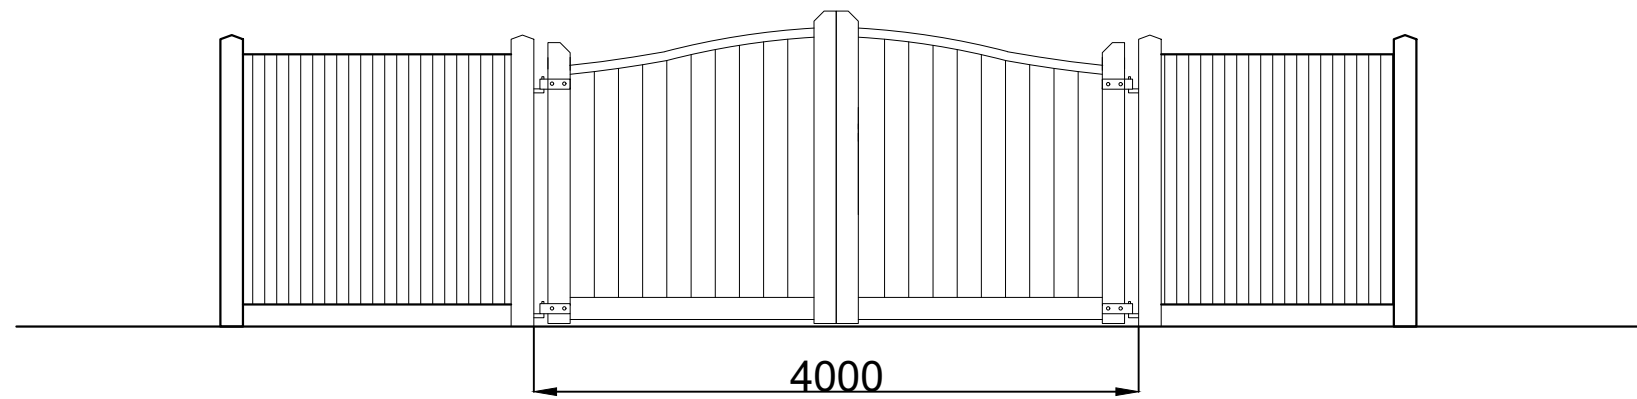

SCALE BAR 1:50

PROPOSED GATE ELEVATION

*This drawing is copyright of Nash Design, reproduction is only to take place with written authority.*

Job Title: The Old Forge,  
Risborough Rd, Kingsey, HP17 8LY

Drawing Title: Proposed Gate  
Elevation

Drawing No.: 148\_PP004\_01

Date: March 2022

Scale: 1:50@A3