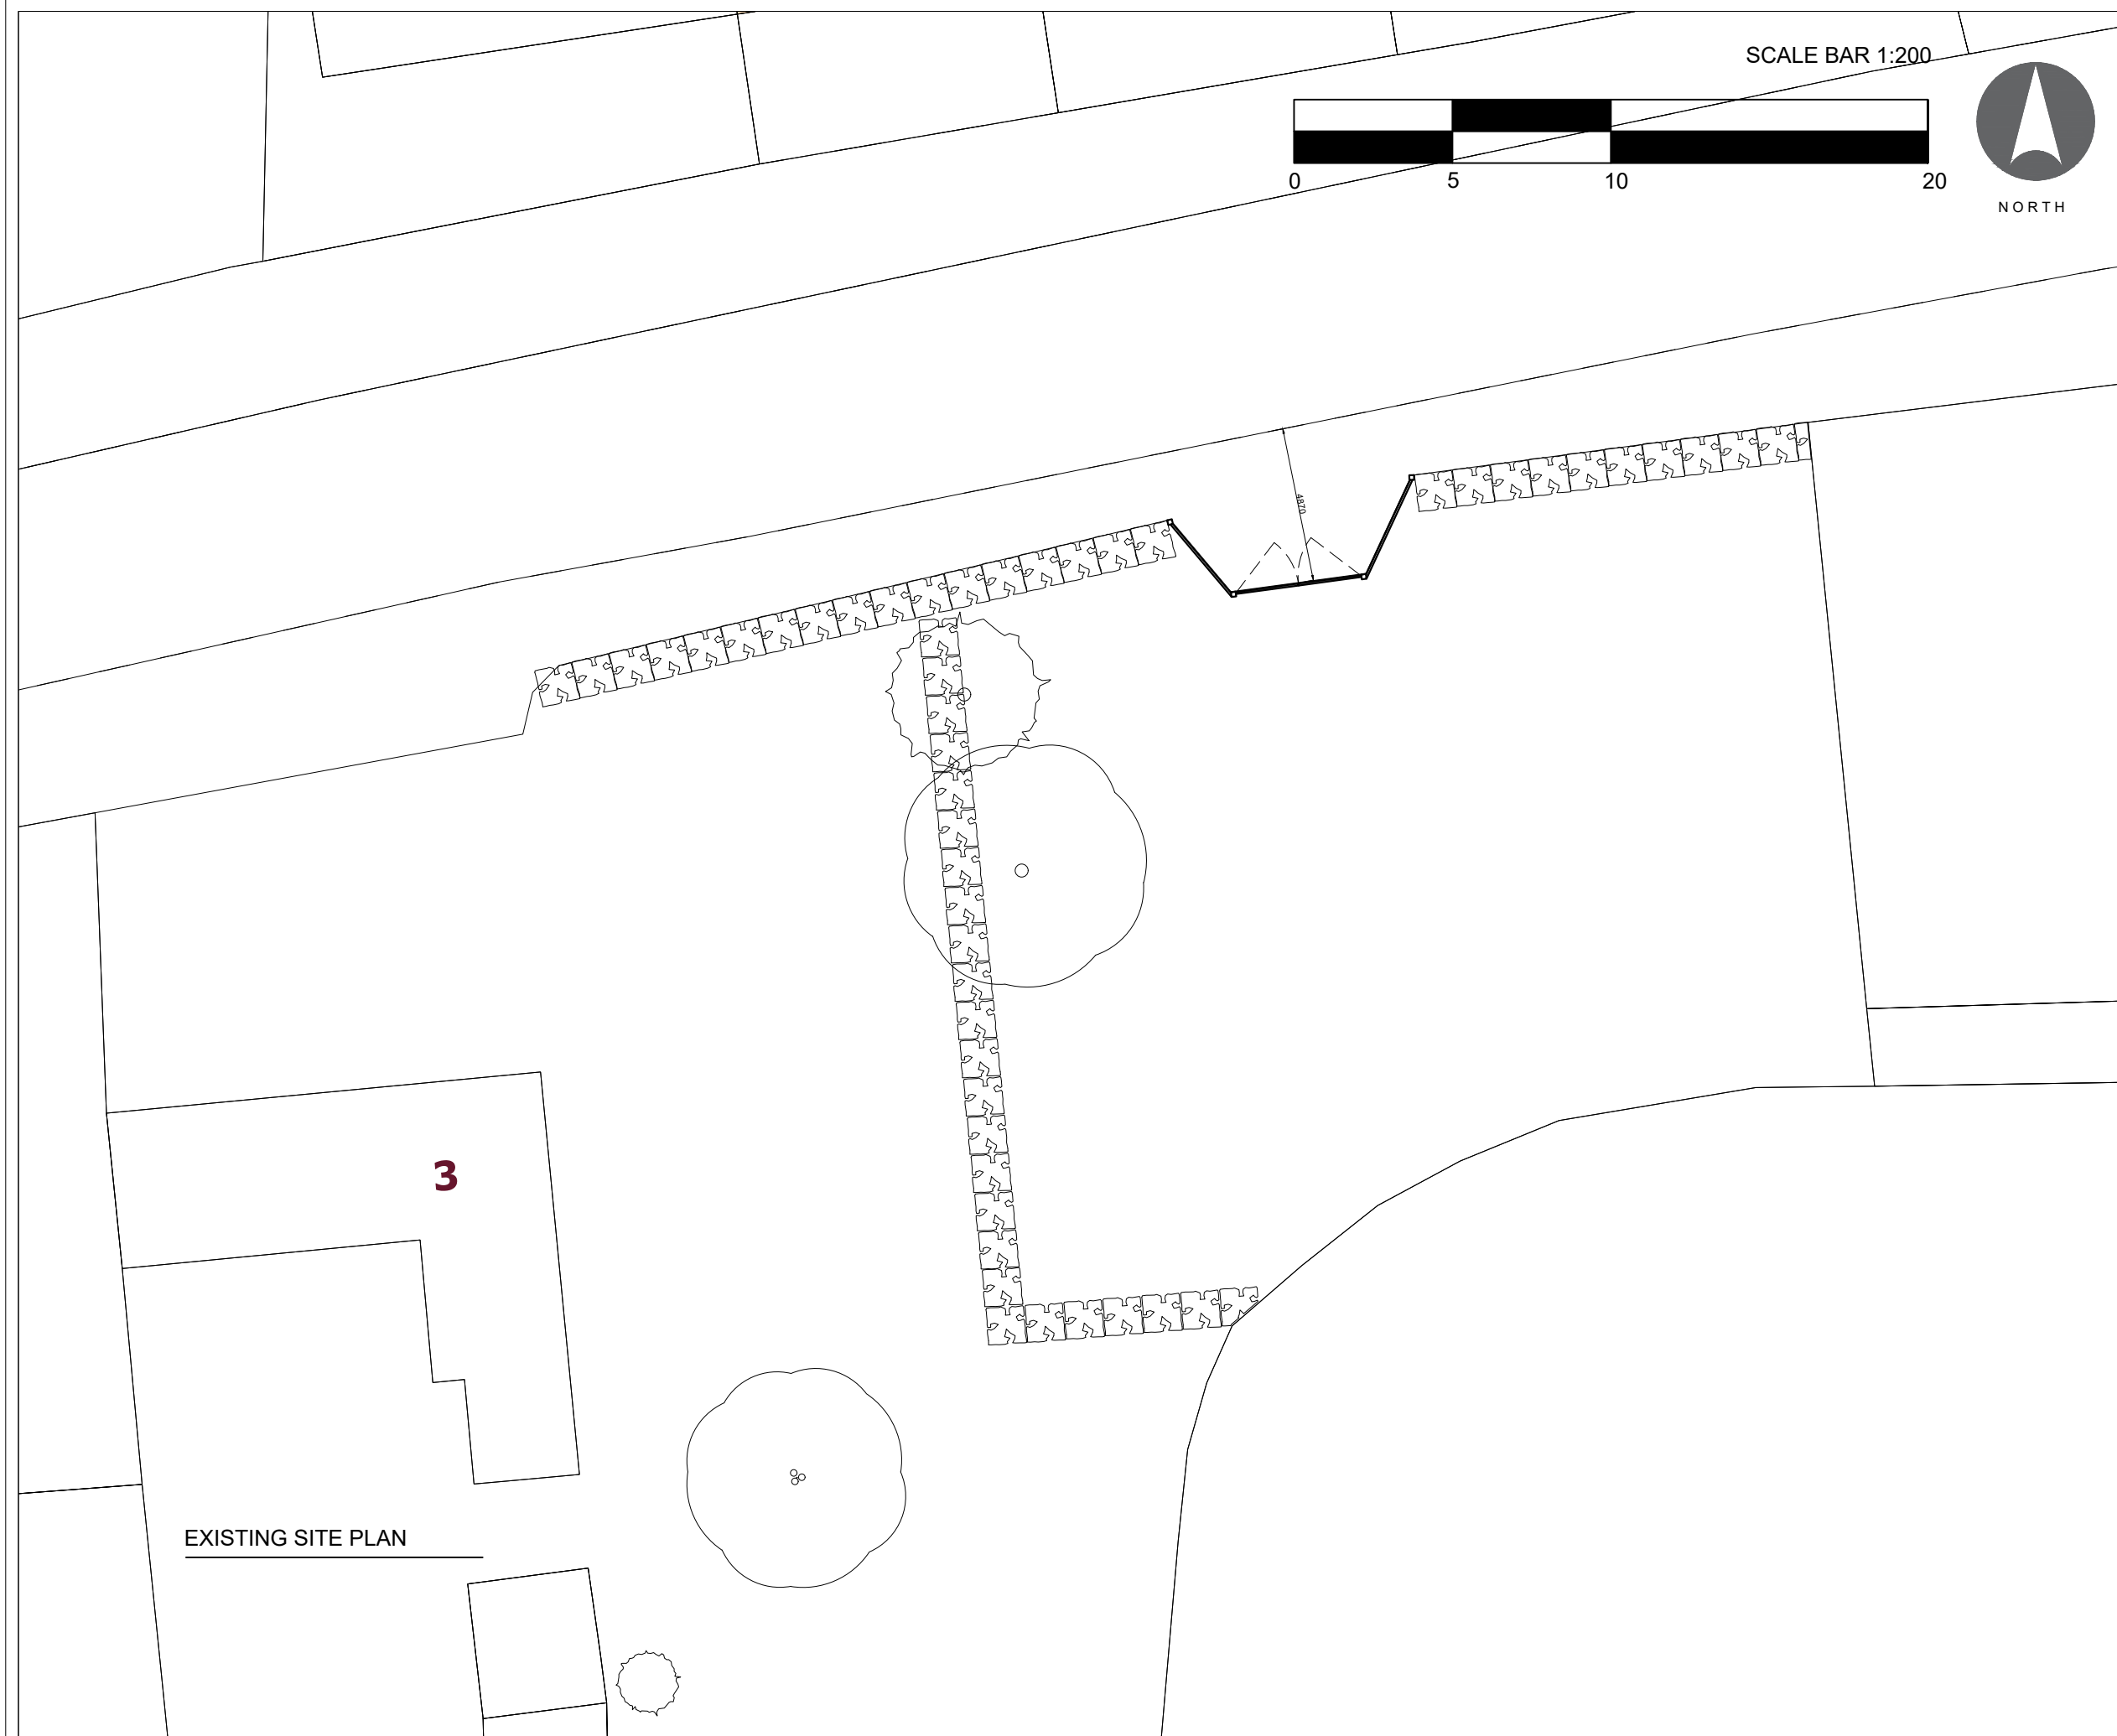

SCALE BAR 1:200

NORTH

3

EXISTING SITE PLAN

*This drawing is copyright of Nash Design, reproduction is only to take place with written authority.*

Job Title: The Old Forge,  
Risborough Rd, Kingsey, HP17 8LY

Drawing Title: Existing Site Plan +  
Gate Position

Drawing No.: 148\_EP001\_01

Date: Feb 2022

Scale: 1:200 @A3